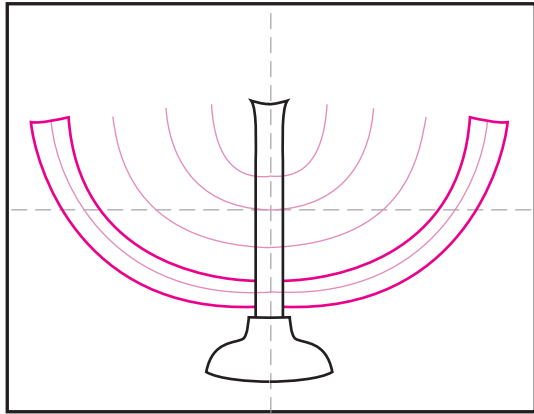

Draw a Menorah

1. Draw the base in the bottom center.

2. Add the center post above it.

3. Lightly draw 4 U shapes, evenly spaced.

4. Outline the largest U shape.

5. Outline the next U shape.

6. Outline the next U shape.

7. Outline the final U shape.

8. Add flames, table and erase inside lines.

9. Trace with a marker and color.

Menorah