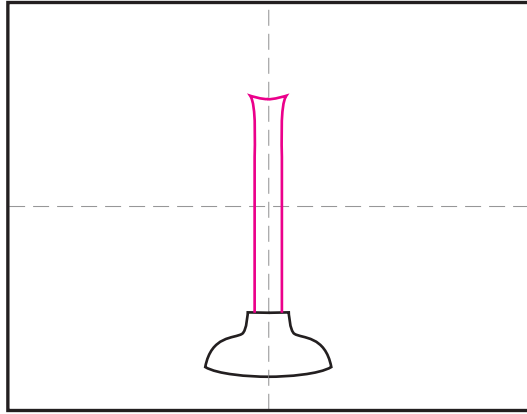

Draw a Menorah

1. Draw the base in the bottom center.

2. Add the center post above it.

3. Lightly draw 4 U shapes, evenly spaced.

4. Outline the largest U shape.

5. Outline the next U shape.

6. Outline the next U shape.

7. Outline the final U shape.

8. Add flames, table and erase inside lines.

9. Trace with a marker and color.

Menorah