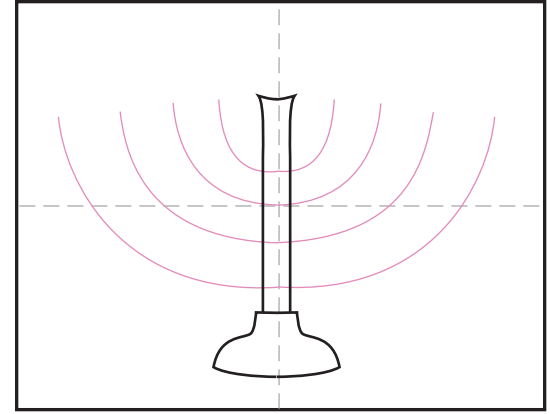

Draw a Menorah

1. Draw the base in the bottom center.

2. Add the center post above it.

3. Lightly draw 4 U shapes, evenly spaced.

4. Outline the largest U shape.

5. Outline the next U shape.

6. Outline the next U shape.

7. Outline the final U shape.

8. Add flames, table and erase inside lines.

9. Trace with a marker and color.

Menorah