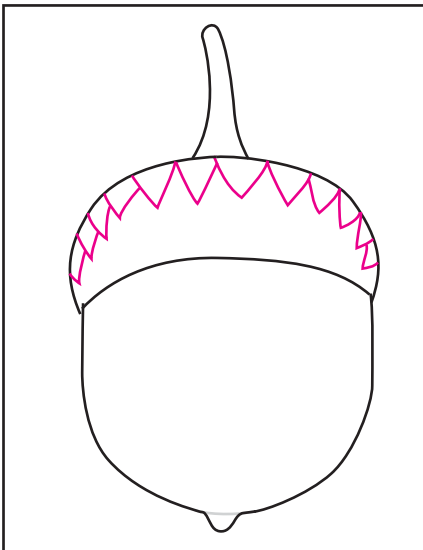

# Draw an Acorn

1. Draw a large U shape.

2. Add the acorn cap.

3. Draw the stem and bottom nub.

4. Draw large V shapes across top.

5. Add medium V shapes below.

6. Fill in with more medium Vs.

7. Fill in the rest of the cap with very small V shapes.

8. Trace all the lines except the gray line with a marker and erase it when complete.

9. Color the cap dark brown and the acorn rust. Retrace the marker lines so they show up when complete.