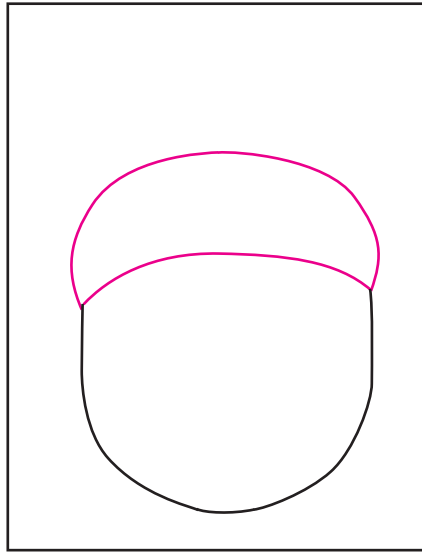

# Draw an Acorn

1. Draw a large U shape.

2. Add the acorn cap.

3. Draw the stem and bottom nub.

4. Draw large V shapes across top.

5. Add medium V shapes below.

6. Fill in with more medium Vs.

7. Fill in the rest of the cap with very small V shapes.

8. Trace all the lines except the gray line with a marker and erase it when complete.

9. Color the cap dark brown and the acorn rust. Retrace the marker lines so they show up when complete.