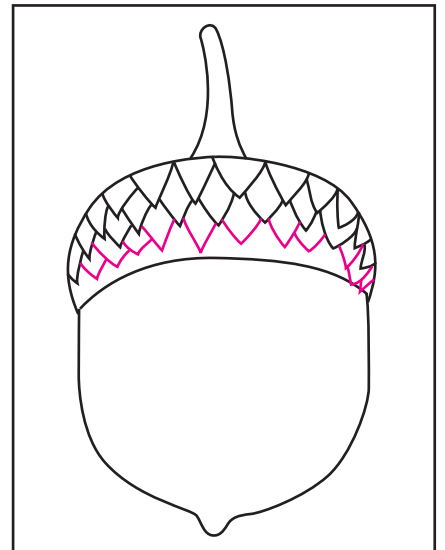

# Draw an Acorn

1. Draw a large U shape.

2. Add the acorn cap.

3. Draw the stem and bottom nub.

4. Draw large V shapes across top.

5. Add medium V shapes below.

6. Fill in with more medium Vs.

7. Fill in the rest of the cap with very small V shapes.

8. Trace all the lines except the gray line with a marker and erase it when complete.

9. Color the cap dark brown and the acorn rust. Retrace the marker lines so they show up when complete.