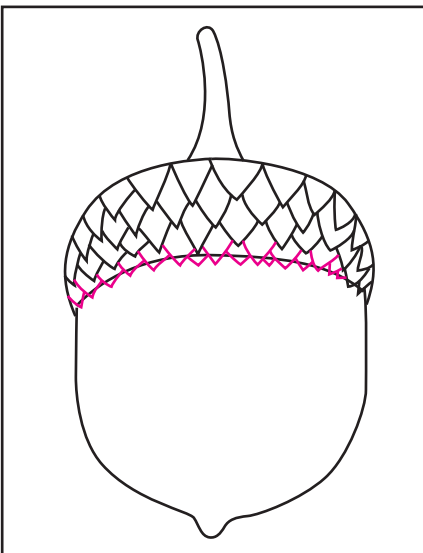

# Draw an Acorn

1. Draw a large U shape.

2. Add the acorn cap.

3. Draw the stem and bottom nub.

4. Draw large V shapes across top.

5. Add medium V shapes below.

6. Fill in with more medium Vs.

7. Fill in the rest of the cap with very small V shapes.

8. Trace all the lines except the gray line with a marker and erase it when complete.

9. Color the cap dark brown and the acorn rust. Retrace the marker lines so they show up when complete.