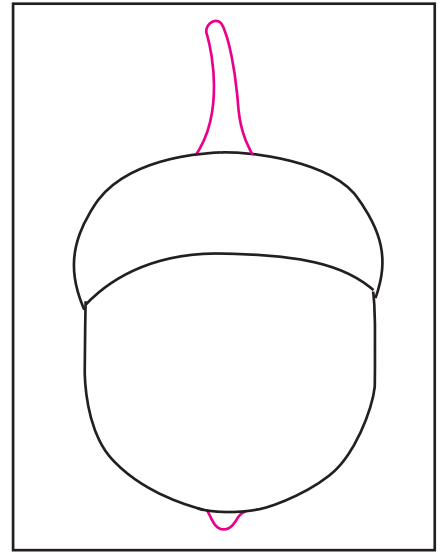

# Draw an Acorn

1. Draw a large U shape.

2. Add the acorn cap.

3. Draw the stem and bottom nub.

4. Draw large V shapes across top.

5. Add medium V shapes below.

6. Fill in with more medium Vs.

7. Fill in the rest of the cap with very small V shapes.

8. Trace all the lines except the gray line with a marker and erase it when complete.

9. Color the cap dark brown and the acorn rust. Retrace the marker lines so they show up when complete.