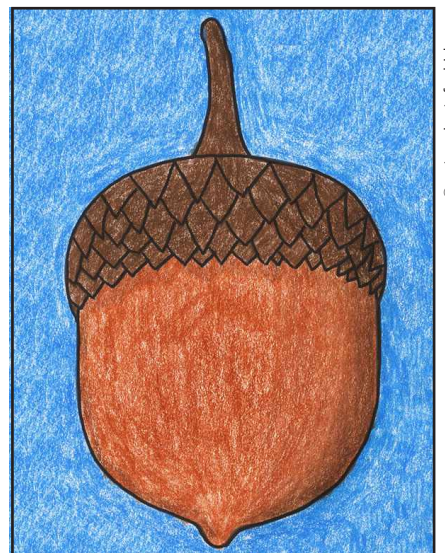

# Draw an Acorn

1. Draw a large U shape.

2. Add the acorn cap.

3. Draw the stem and bottom nub.

4. Draw large V shapes across top.

5. Add medium V shapes below.

6. Fill in with more medium Vs.

7. Fill in the rest of the cap with very small V shapes.

8. Trace all the lines except the gray line with a marker and erase it when complete.

9. Color the cap dark brown and the acorn rust. Retrace the marker lines so they show up when complete.