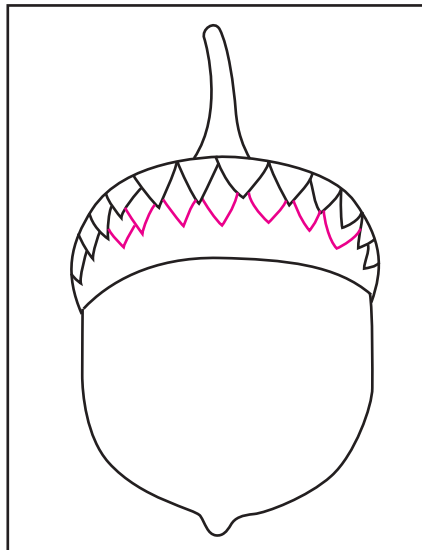

# Draw an Acorn

1. Draw a large U shape.

2. Add the acorn cap.

3. Draw the stem and bottom nub.

4. Draw large V shapes across top.

5. Add medium V shapes below.

6. Fill in with more medium Vs.

7. Fill in the rest of the cap with very small V shapes.

8. Trace all the lines except the gray line with a marker and erase it when complete.

9. Color the cap dark brown and the acorn rust. Retrace the marker lines so they show up when complete.