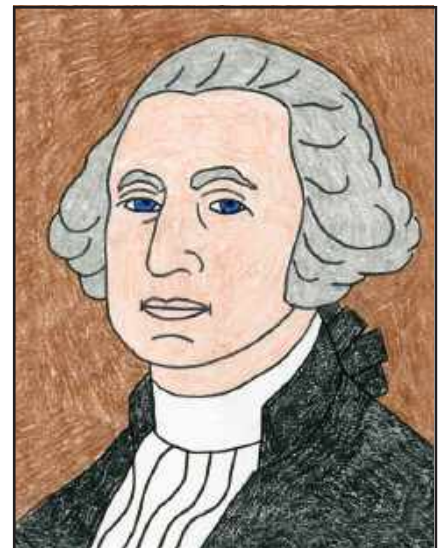

# Draw George Washington

1. Fold paper in half three times to get guide lines. Start the head.

2. Draw back of the head. Make a light line as this will get erased.

3. Draw the neck, shoulders and collar of the jacket.

4. Add the shirt underneath.

5. Draw the outside of the hair around the head.

6. Add the inside hair lines and bow.

7. Draw the eyes, and nose.

8. Add the rest of the face details.

9. Trace with a marker and color.

# George Washington