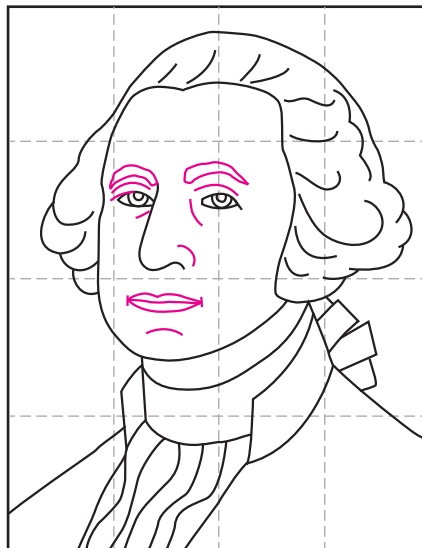

# Draw George Washington

1. Fold paper in half three times to get guide lines. Start the head.

2. Draw back of the head. Make a light line as this will get erased.

3. Draw the neck, shoulders and collar of the jacket.

4. Add the shirt underneath.

5. Draw the outside of the hair around the head.

6. Add the inside hair lines and bow.

7. Draw the eyes, and nose.

8. Add the rest of the face details.

9. Trace with a marker and color.

# George Washington