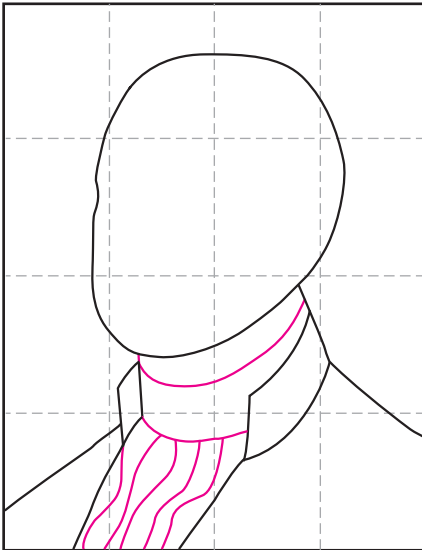

# Draw George Washington

1. Fold paper in half three times to get guide lines. Start the head.

2. Draw back of the head. Make a light line as this will get erased.

3. Draw the neck, shoulders and collar of the jacket.

4. Add the shirt underneath.

5. Draw the outside of the hair around the head.

6. Add the inside hair lines and bow.

7. Draw the eyes, and nose.

8. Add the rest of the face details.

9. Trace with a marker and color.