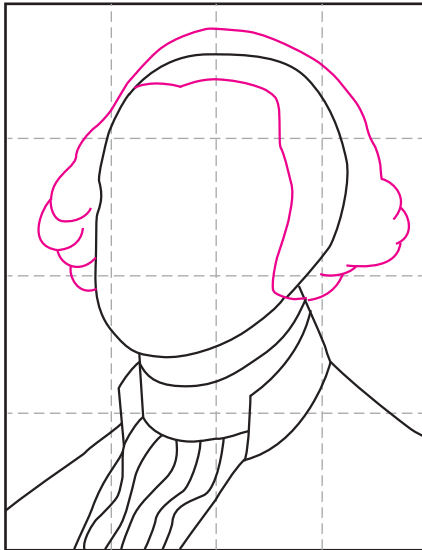

# Draw George Washington

1. Fold paper in half three times to get guide lines. Start the head.

2. Draw back of the head. Make a light line as this will get erased.

3. Draw the neck, shoulders and collar of the jacket.

4. Add the shirt underneath.

5. Draw the outside of the hair around the head.

6. Add the inside hair lines and bow.

7. Draw the eyes, and nose.

8. Add the rest of the face details.

9. Trace with a marker and color.