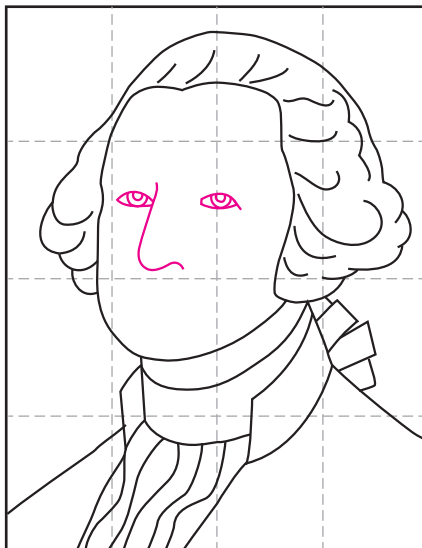

# Draw George Washington

1. Fold paper in half three times to get guide lines. Start the head.

2. Draw back of the head. Make a light line as this will get erased.

3. Draw the neck, shoulders and collar of the jacket.

4. Add the shirt underneath.

5. Draw the outside of the hair around the head.

6. Add the inside hair lines and bow.

7. Draw the eyes, and nose.

8. Add the rest of the face details.

9. Trace with a marker and color.