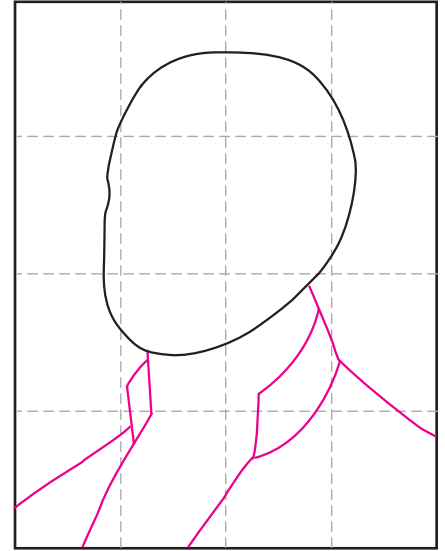

# Draw George Washington

1. Fold paper in half three times to get guide lines. Start the head.

2. Draw back of the head. Make a light line as this will get erased.

3. Draw the neck, shoulders and collar of the jacket.

4. Add the shirt underneath.

5. Draw the outside of the hair around the head.

6. Add the inside hair lines and bow.

7. Draw the eyes, and nose.

8. Add the rest of the face details.

9. Trace with a marker and color.