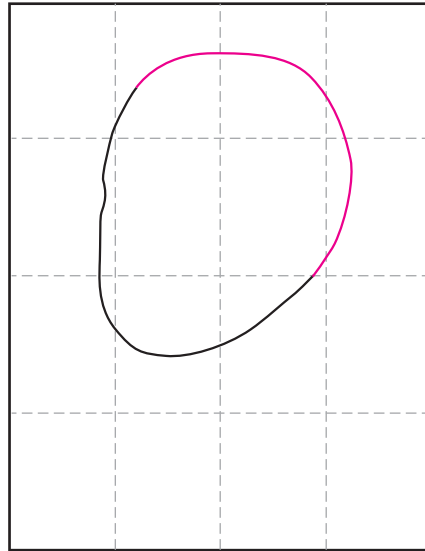

# Draw George Washington

1. Fold paper in half three times to get guide lines. Start the head.

2. Draw back of the head. Make a light line as this will get erased.

3. Draw the neck, shoulders and collar of the jacket.

4. Add the shirt underneath.

5. Draw the outside of the hair around the head.

6. Add the inside hair lines and bow.

7. Draw the eyes, and nose.

8. Add the rest of the face details.

9. Trace with a marker and color.