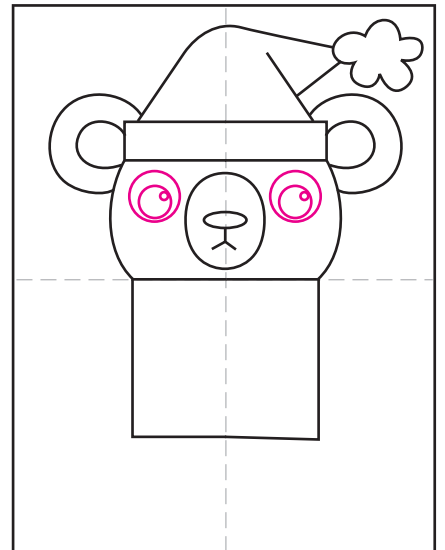

# Draw a Christmas Teddy Bear

1. Draw a square.

2. Add head and band above.

3. Draw the simple hat.

4. Add two matching ears.

5. Draw the nose and mouth.

6. Add two matching eyes.

7. Draw two simple arms.

8. Add two legs below.

9. Trace with a marker and color.

# Christmas Teddy Bear