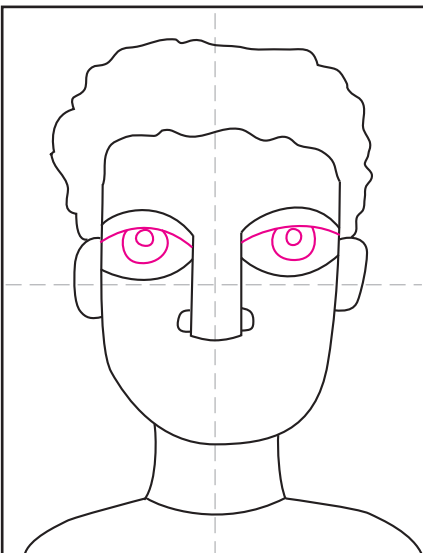

Draw an Abstract Self Portrait

1. Start with a large U.

2. Add the two ears.

3. Draw the neck and shoulders.

4. Add your own hair.

5. Draw a centered nose.

6. Start the large eyes.

7. Add the lids and irises inside.

8. Draw a mouth and add two lines.

9. Trace with a marker and color.

Abstract Self Portrait