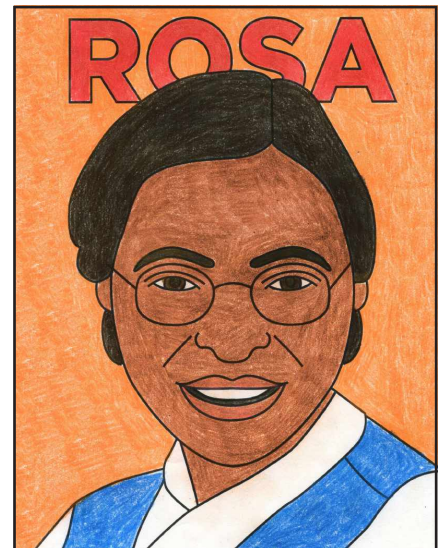

How to Draw Rosa Parks

1. Draw two eyes as shown.

2. Draw the bottom of the face.

3. Draw the top of her face.

4. Draw her glasses and eyebrows.

5. Add the nose and mouth.

6. Draw her hair on the top and sides.

7. Draw a collar as shown.

8. Add shoulders and Rosa's name.

9. Trace the drawing and color.

Rosa Parks