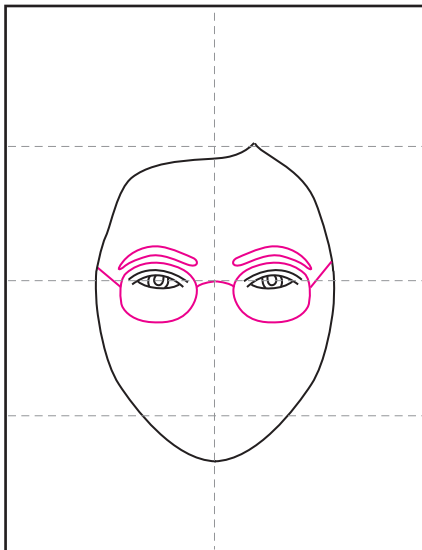

How to Draw Rosa Parks

1. Draw two eyes as shown.

2. Draw the bottom of the face.

3. Draw the top of her face.

4. Draw her glasses and eyebrows.

5. Add the nose and mouth.

6. Draw her hair on the top and sides.

7. Draw a collar as shown.

8. Add shoulders and Rosa's name.

9. Trace the drawing and color.

Rosa Parks