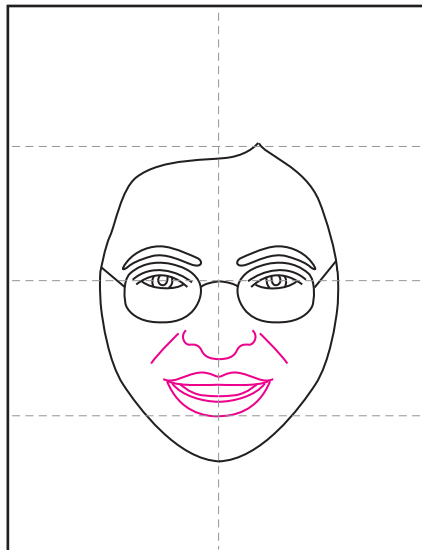

How to Draw Rosa Parks

1. Draw two eyes as shown.

2. Draw the bottom of the face.

3. Draw the top of her face.

4. Draw her glasses and eyebrows.

5. Add the nose and mouth.

6. Draw her hair on the top and sides.

7. Draw a collar as shown.

8. Add shoulders and Rosa's name.

9. Trace the drawing and color.

Rosa Parks