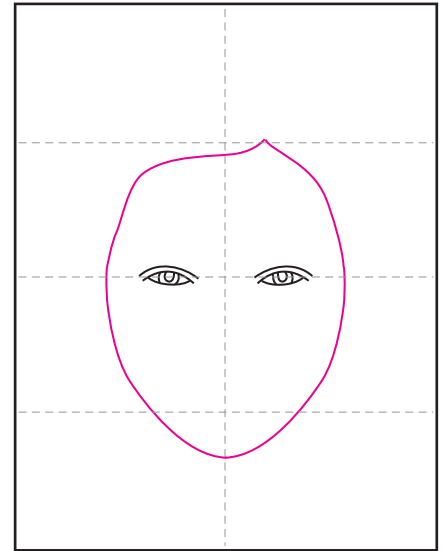

How to Draw Rosa Parks

1. Draw two eyes as shown.

2. Draw the bottom of the face.

3. Draw the top of her face.

4. Draw her glasses and eyebrows.

5. Add the nose and mouth.

6. Draw her hair on the top and sides.

7. Draw a collar as shown.

8. Add shoulders and Rosa's name.

9. Trace the drawing and color.

Rosa Parks