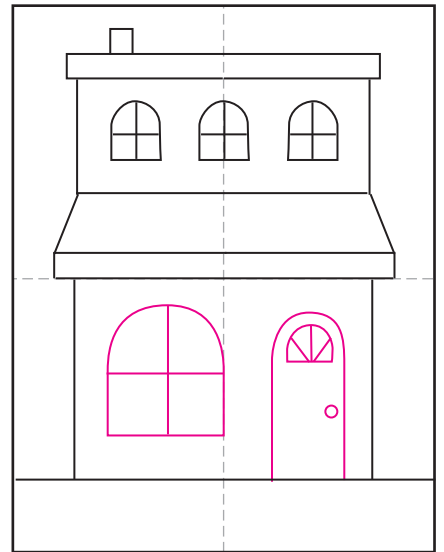

Draw a Cafe

1. Draw ground line and rectangle.

2. Start the awning above.

3. Finish the awning shape.

4. Draw the second story above.

5. Add windows and pipe.

6. Draw door and large window.

7. Add scallop edge and "Cafe".

8. Add plant and stone walkway.

9. Trace with marker and color.

Cafe