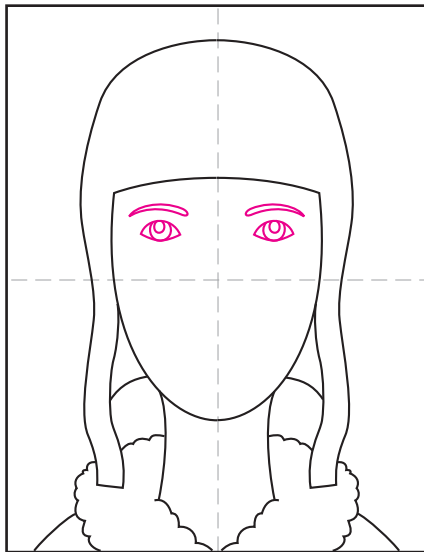

# Draw Amelia Earhart

1. Draw the face with a U shape.

2. Draw a helmet around the face.

3. Draw the neck.

4. Add a fuzzy collar and coat.

5. Draw eyes and brows.

6. Draw a mouth and nose.

7. Draw goggles on the hat.

8. Add inside circles and clouds.

9. Trace with a marker and color.