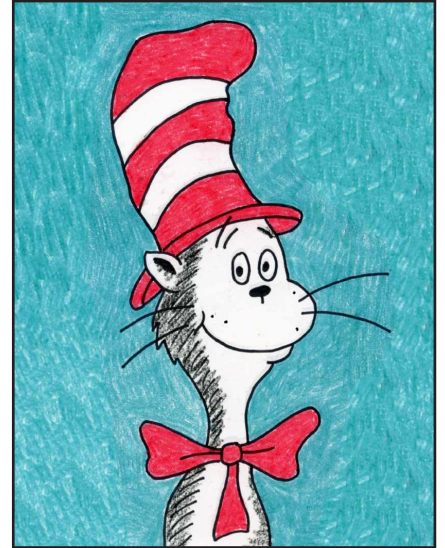

# Draw the Cat in the Hat

1. Draw an oval.

2. Add the mouth to one side.

3. Add eyes, nose and a hat rim.

4. Draw the top hat and stripes.

5. Add ear, brows, fur and whiskers.

6. Draw the neck and shoulders.

6. Add neck curves and a bow.

7. Erase all the extra lines shown.

9. Trace with marker and color.