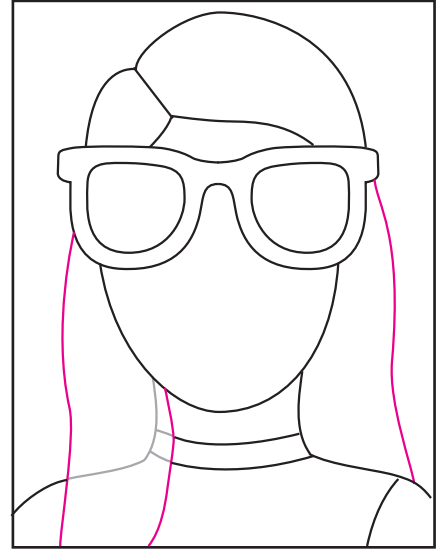

Draw a Sun Glasses Portrait

1. Trace the glasses lines.

2. Start the bottom face drawing.

3. The top head with hair is added.

4. Draw the neck and shoulders.

5. Add a neckline as desired.

6. If longer hair is needed, it's added during this step.

7. Draw a nose and mouth.

8. Draw inside your glasses.

9. Trace with a marker and color.

Sunglasses Self Portrait