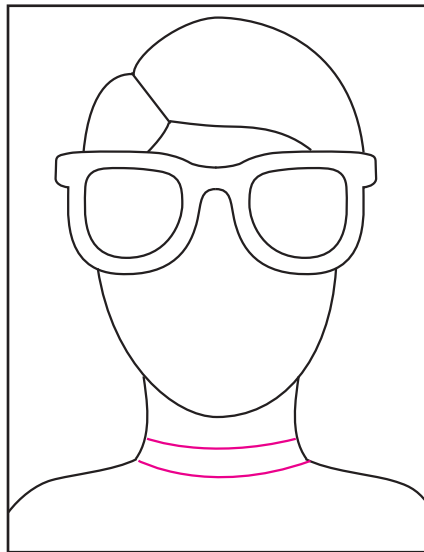

Draw a Sun Glasses Portrait

1. Trace the glasses lines.

2. Start the bottom face drawing.

3. The top head with hair is added.

4. Draw the neck and shoulders.

5. Add a neckline as desired.

6. If longer hair is needed, it's added during this step.

7. Draw a nose and mouth.

8. Draw inside your glasses.

9. Trace with a marker and color.

Sunglasses Self Portrait