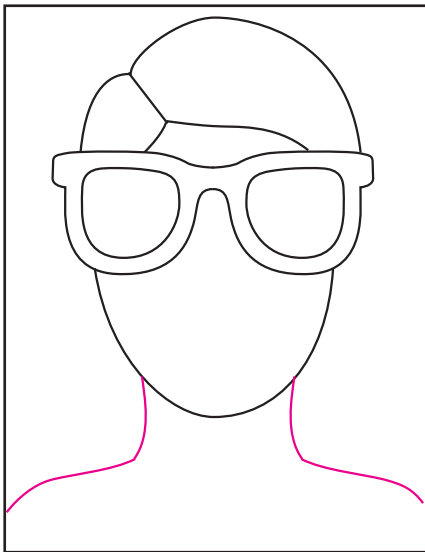

Draw a Sun Glasses Portrait

1. Trace the glasses lines.

2. Start the bottom face drawing.

3. The top head with hair is added.

4. Draw the neck and shoulders.

5. Add a neckline as desired.

6. If longer hair is needed, it's added during this step.

7. Draw a nose and mouth.

8. Draw inside your glasses.

9. Trace with a marker and color.

Sunglasses Self Portrait