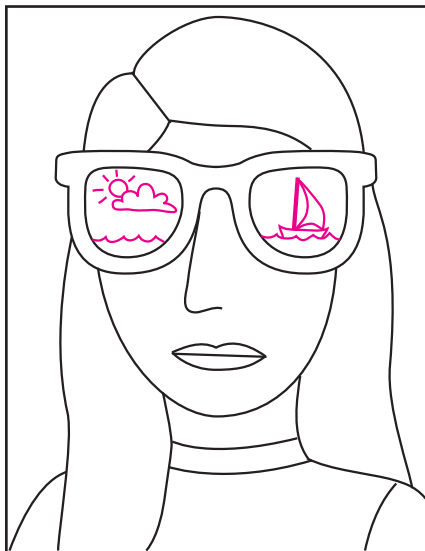

Draw a Sun Glasses Portrait

1. Trace the glasses lines.

2. Start the bottom face drawing.

3. The top head with hair is added.

4. Draw the neck and shoulders.

5. Add a neckline as desired.

6. If longer hair is needed, it's added during this step.

7. Draw a nose and mouth.

8. Draw inside your glasses.

9. Trace with a marker and color.

Sunglasses Self Portrait