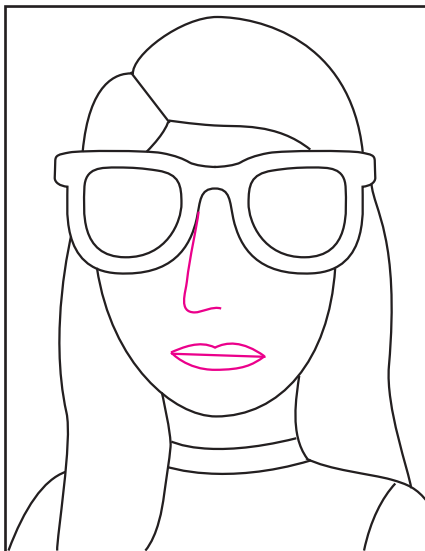

Draw a Sun Glasses Portrait

1. Trace the glasses lines.

2. Start the bottom face drawing.

3. The top head with hair is added.

4. Draw the neck and shoulders.

5. Add a neckline as desired.

6. If longer hair is needed, it's added during this step.

7. Draw a nose and mouth.

8. Draw inside your glasses.

9. Trace with a marker and color.

Sunglasses Self Portrait