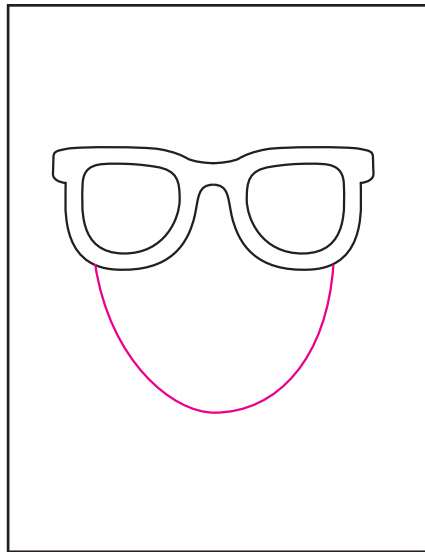

Draw a Sun Glasses Portrait

1. Trace the glasses lines.

2. Start the bottom face drawing.

3. The top head with hair is added.

4. Draw the neck and shoulders.

5. Add a neckline as desired.

6. If longer hair is needed, it's added during this step.

7. Draw a nose and mouth.

8. Draw inside your glasses.

9. Trace with a marker and color.

Sunglasses Self Portrait