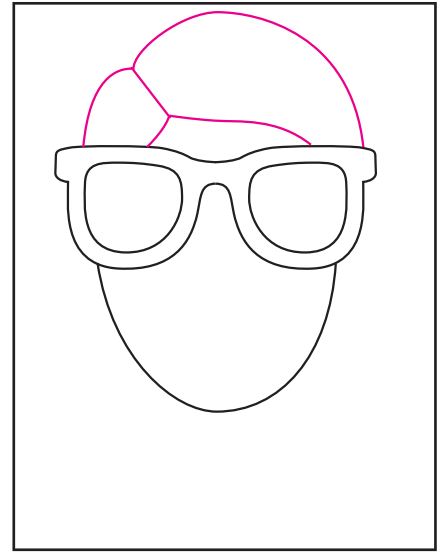

Draw a Sun Glasses Portrait

1. Trace the glasses lines.

2. Start the bottom face drawing.

3. The top head with hair is added.

4. Draw the neck and shoulders.

5. Add a neckline as desired.

6. If longer hair is needed, it's added during this step.

7. Draw a nose and mouth.

8. Draw inside your glasses.

9. Trace with a marker and color.

Sunglasses Self Portrait