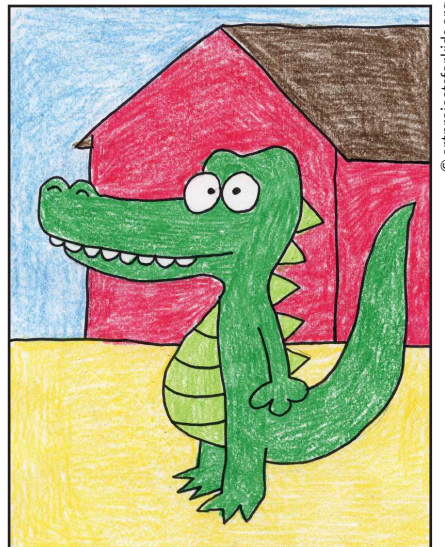

# Draw a Cartoon Alligator

1. Draw two eyes.

2. Draw head around eyes.

3. Add nose and mouth line.

4. Draw bottom of mouth.

5. Add curved teeth.

6. Draw belly and arm.

7. Add line with foot.

8. Draw other foot, tail, and details.

9. Trace with a marker and color.

# Cartoon Alligator