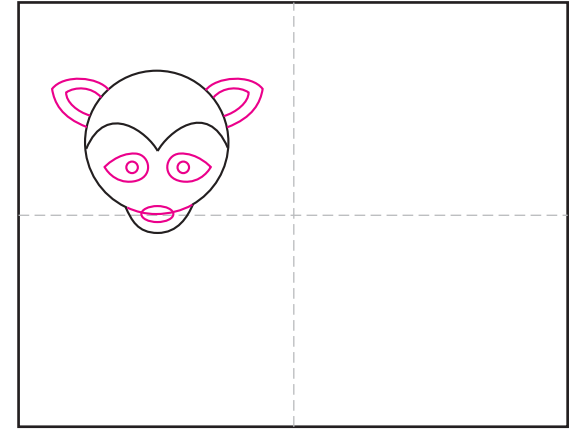

Draw a Raccoon

1. Draw a circle for the head.

2. Add a chin and brow line.

3. Add eyes, nose and ears.

4. Erase the gray chin line. Start the body.

5. Draw a front leg.

6. Add a belly line and big tail.

7. Add lines to the tail.

8. Draw a grass line and a moon.

9. Trace with a marker and color.