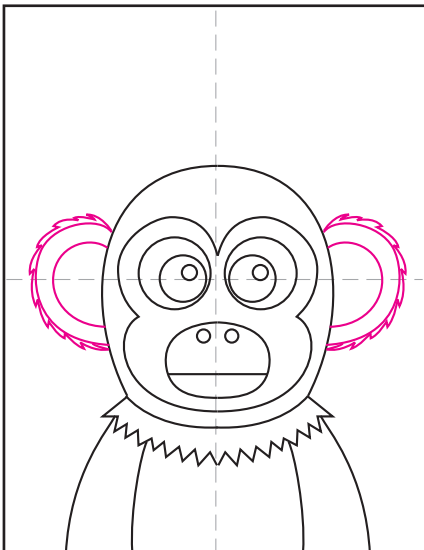

# Draw a Squirrel Monkey

1. Draw two circle eyes.

2. Add smaller circles inside.

3. Add a mouth with a nose below.

4. Draw the face shape around the eyes and mouth.

5. Add the head shape and neck fur.

6. Draw a body below the neck fur.

7. Add smooth ear lines. Draw fuzzy lines around the ears.

8. Erase the smooth ear line. Add lots of branches and leaves.

9. Trace with a marker and color.

# Squirrel Monkey