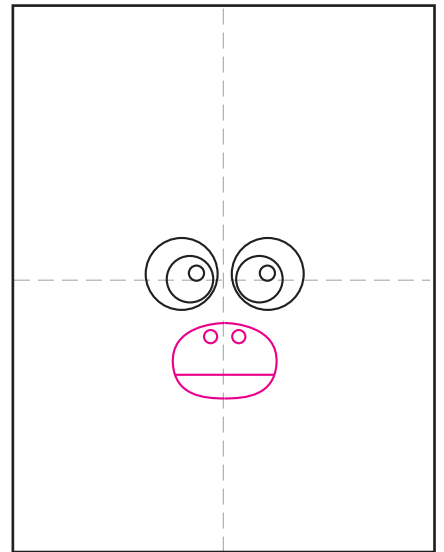

# Draw a Squirrel Monkey

1. Draw two circle eyes.

2. Add smaller circles inside.

3. Add a mouth with a nose below.

4. Draw the face shape around the eyes and mouth.

5. Add the head shape and neck fur.

6. Draw a body below the neck fur.

7. Add smooth ear lines. Draw fuzzy lines around the ears.

8. Erase the smooth ear line. Add lots of branches and leaves.

9. Trace with a marker and color.