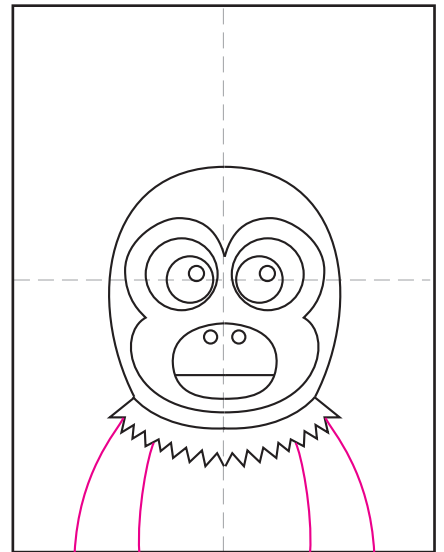

# Draw a Squirrel Monkey

1. Draw two circle eyes.

2. Add smaller circles inside.

3. Add a mouth with a nose below.

4. Draw the face shape around the eyes and mouth.

5. Add the head shape and neck fur.

6. Draw a body below the neck fur.

7. Add smooth ear lines. Draw fuzzy lines around the ears.

8. Erase the smooth ear line. Add lots of branches and leaves.

9. Trace with a marker and color.

# Squirrel Monkey