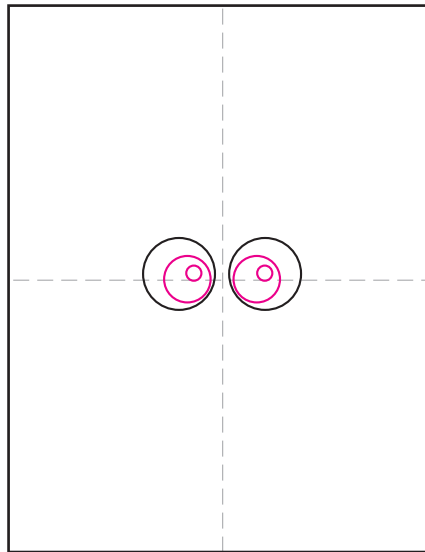

# Draw a Squirrel Monkey

1. Draw two circle eyes.

2. Add smaller circles inside.

3. Add a mouth with a nose below.

4. Draw the face shape around the eyes and mouth.

5. Add the head shape and neck fur.

6. Draw a body below the neck fur.

7. Add smooth ear lines. Draw fuzzy lines around the ears.

8. Erase the smooth ear line. Add lots of branches and leaves.

9. Trace with a marker and color.