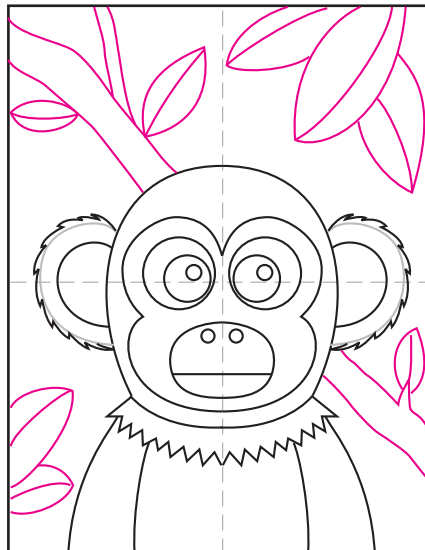

# Draw a Squirrel Monkey

1. Draw two circle eyes.

2. Add smaller circles inside.

3. Add a mouth with a nose below.

4. Draw the face shape around the eyes and mouth.

5. Add the head shape and neck fur.

6. Draw a body below the neck fur.

7. Add smooth ear lines. Draw fuzzy lines around the ears.

8. Erase the smooth ear line. Add lots of branches and leaves.

9. Trace with a marker and color.

# Squirrel Monkey