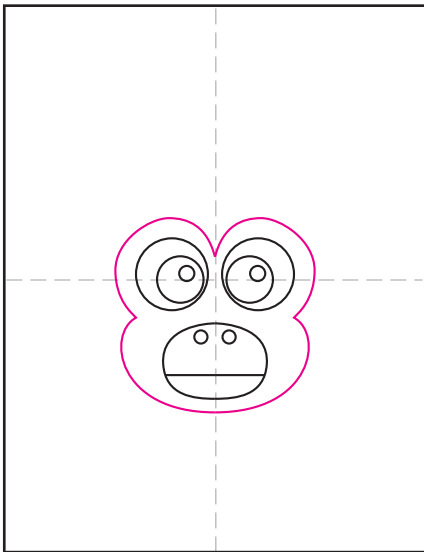

# Draw a Squirrel Monkey

1. Draw two circle eyes.

2. Add smaller circles inside.

3. Add a mouth with a nose below.

4. Draw the face shape around the eyes and mouth.

5. Add the head shape and neck fur.

6. Draw a body below the neck fur.

7. Add smooth ear lines. Draw fuzzy lines around the ears.

8. Erase the smooth ear line. Add lots of branches and leaves.

9. Trace with a marker and color.

# Squirrel Monkey