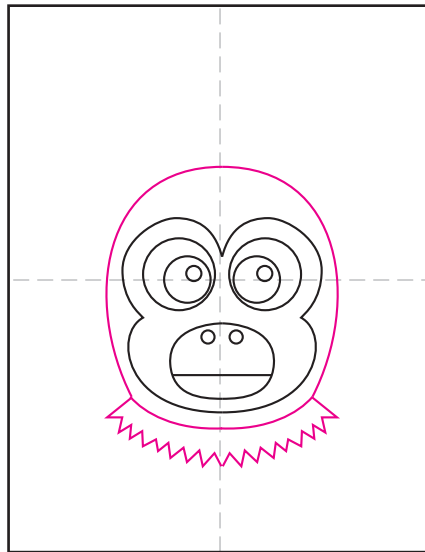

# Draw a Squirrel Monkey

1. Draw two circle eyes.

2. Add smaller circles inside.

3. Add a mouth with a nose below.

4. Draw the face shape around the eyes and mouth.

5. Add the head shape and neck fur.

6. Draw a body below the neck fur.

7. Add smooth ear lines. Draw fuzzy lines around the ears.

8. Erase the smooth ear line. Add lots of branches and leaves.

9. Trace with a marker and color.

# Squirrel Monkey