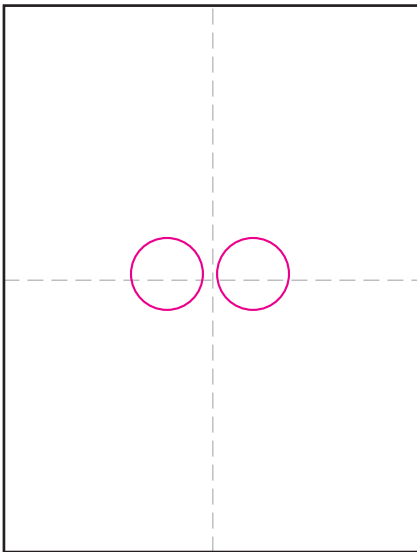

# Draw a Squirrel Monkey

1. Draw two circle eyes.

2. Add smaller circles inside.

3. Add a mouth with a nose below.

4. Draw the face shape around the eyes and mouth.

5. Add the head shape and neck fur.

6. Draw a body below the neck fur.

7. Add smooth ear lines. Draw fuzzy lines around the ears.

8. Erase the smooth ear line. Add lots of branches and leaves.

9. Trace with a marker and color.