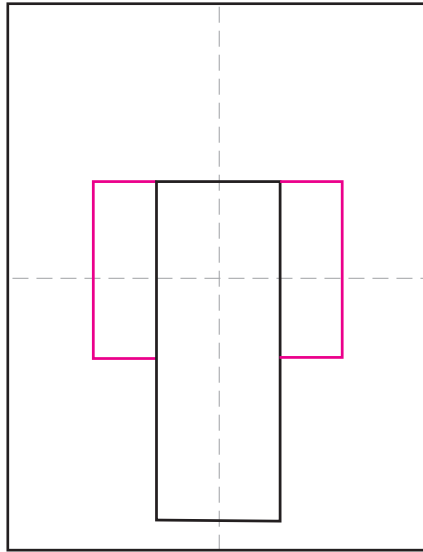

How to Draw Minecraft Characters

1. Draw a rectangle.

2. Add two rectangles for the arms.

3. Draw a square, slightly to the right.

4. Draw the side of the square head.

5. Add the side body and line for legs.

6. Draw the face and side hair.

7. Add the lines for the clothes.

8. Draw a simple cubed background.

9. Trace with a marker and color.

How to Draw Minecraft