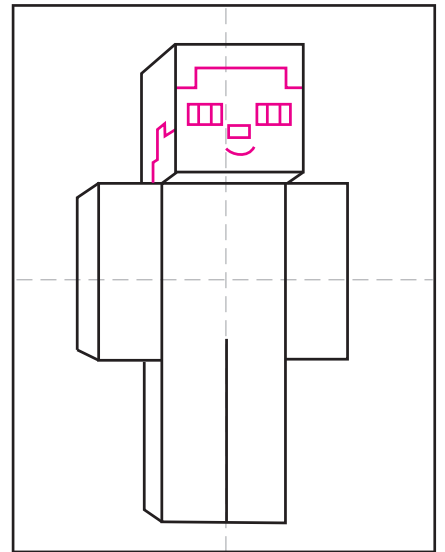

How to Draw Minecraft Characters

1. Draw a rectangle.

2. Add two rectangles for the arms.

3. Draw a square, slightly to the right.

4. Draw the side of the square head.

5. Add the side body and line for legs.

6. Draw the face and side hair.

7. Add the lines for the clothes.

8. Draw a simple cubed background.

9. Trace with a marker and color.

How to Draw Minecraft