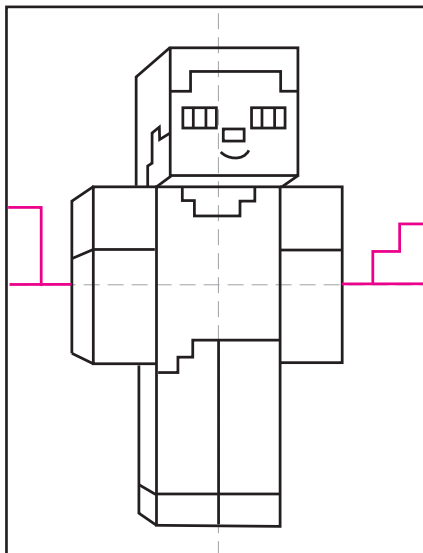

How to Draw Minecraft Characters

1. Draw a rectangle.

2. Add two rectangles for the arms.

3. Draw a square, slightly to the right.

4. Draw the side of the square head.

5. Add the side body and line for legs.

6. Draw the face and side hair.

7. Add the lines for the clothes.

8. Draw a simple cubed background.

9. Trace with a marker and color.

How to Draw Minecraft