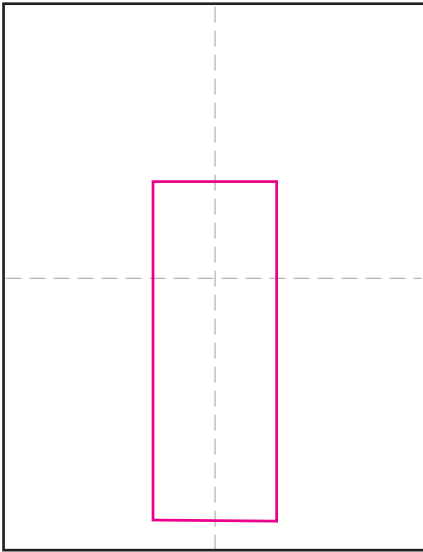

How to Draw Minecraft Characters

1. Draw a rectangle.

2. Add two rectangles for the arms.

3. Draw a square, slightly to the right.

4. Draw the side of the square head.

5. Add the side body and line for legs.

6. Draw the face and side hair.

7. Add the lines for the clothes.

8. Draw a simple cubed background.

9. Trace with a marker and color.

How to Draw Minecraft