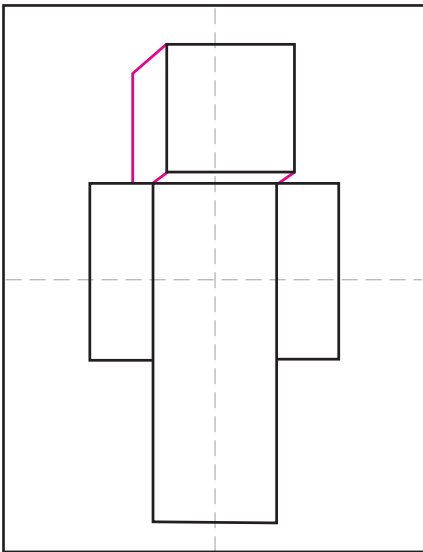

How to Draw Minecraft Characters

1. Draw a rectangle.

2. Add two rectangles for the arms.

3. Draw a square, slightly to the right.

4. Draw the side of the square head.

5. Add the side body and line for legs.

6. Draw the face and side hair.

7. Add the lines for the clothes.

8. Draw a simple cubed background.

9. Trace with a marker and color.

How to Draw Minecraft