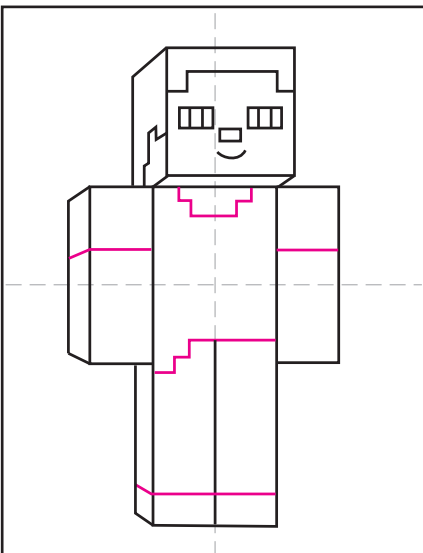

How to Draw Minecraft Characters

1. Draw a rectangle.

2. Add two rectangles for the arms.

3. Draw a square, slightly to the right.

4. Draw the side of the square head.

5. Add the side body and line for legs.

6. Draw the face and side hair.

7. Add the lines for the clothes.

8. Draw a simple cubed background.

9. Trace with a marker and color.

How to Draw Minecraft