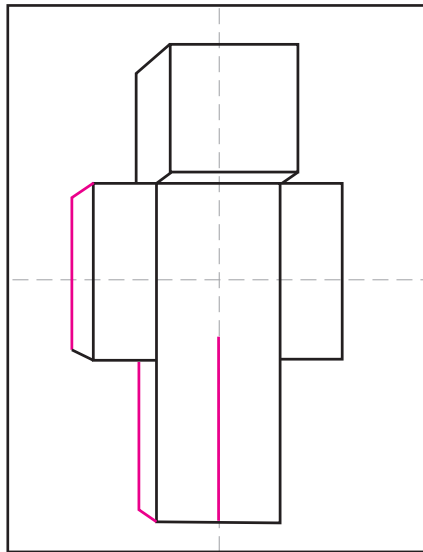

How to Draw Minecraft Characters

1. Draw a rectangle.

2. Add two rectangles for the arms.

3. Draw a square, slightly to the right.

4. Draw the side of the square head.

5. Add the side body and line for legs.

6. Draw the face and side hair.

7. Add the lines for the clothes.

8. Draw a simple cubed background.

9. Trace with a marker and color.

How to Draw Minecraft