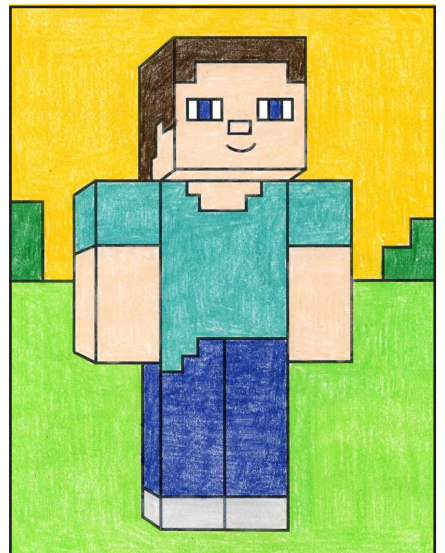

How to Draw Minecraft Characters

1. Draw a rectangle.

2. Add two rectangles for the arms.

3. Draw a square, slightly to the right.

4. Draw the side of the square head.

5. Add the side body and line for legs.

6. Draw the face and side hair.

7. Add the lines for the clothes.

8. Draw a simple cubed background.

9. Trace with a marker and color.

How to Draw Minecraft