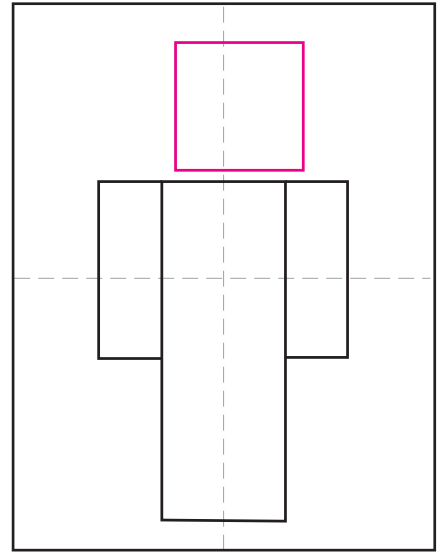

How to Draw Minecraft Characters

1. Draw a rectangle.

2. Add two rectangles for the arms.

3. Draw a square, slightly to the right.

4. Draw the side of the square head.

5. Add the side body and line for legs.

6. Draw the face and side hair.

7. Add the lines for the clothes.

8. Draw a simple cubed background.

9. Trace with a marker and color.

How to Draw Minecraft