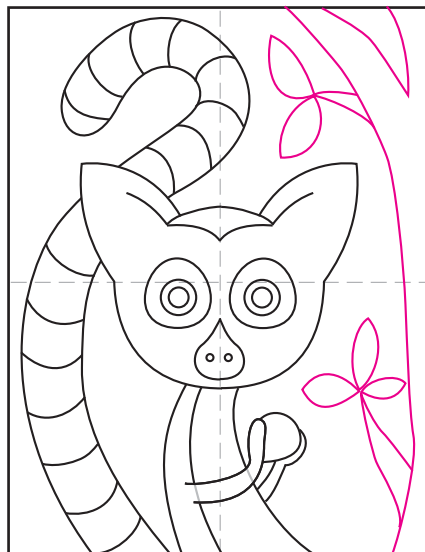

# How to Draw a Lemur

1. Draw a large U shape.

2. Add the ears and connect.

3. Draw eyes with rings.

4. Add the mouth and hairlines.

5. Draw the curved body.

6. Add hands holding a ball shape.

7. Draw a tail behind, add stripes.

8. Add a tree. Erase gray arm lines.

9. Trace with marker and color.