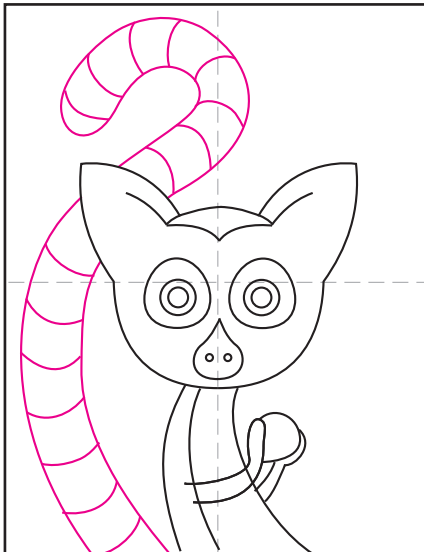

# How to Draw a Lemur

1. Draw a large U shape.

2. Add the ears and connect.

3. Draw eyes with rings.

4. Add the mouth and hairlines.

5. Draw the curved body.

6. Add hands holding a ball shape.

7. Draw a tail behind, add stripes.

8. Add a tree. Erase gray arm lines.

9. Trace with marker and color.