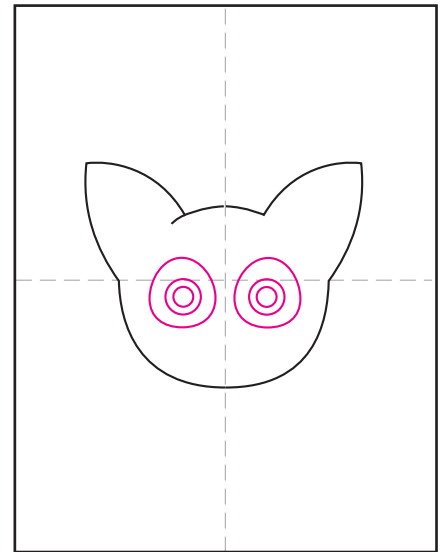

# How to Draw a Lemur

1. Draw a large U shape.

2. Add the ears and connect.

3. Draw eyes with rings.

4. Add the mouth and hairlines.

5. Draw the curved body.

6. Add hands holding a ball shape.

7. Draw a tail behind, add stripes.

8. Add a tree. Erase gray arm lines.

9. Trace with marker and color.