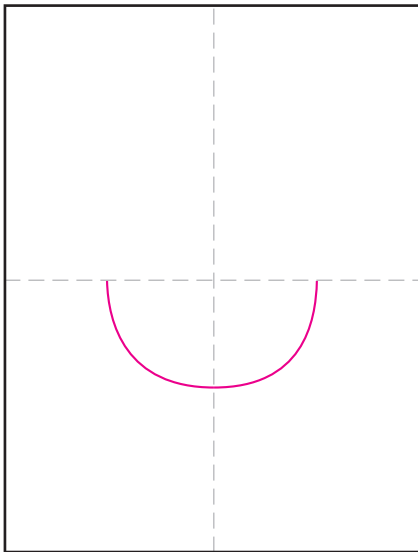

# How to Draw a Lemur

1. Draw a large U shape.

2. Add the ears and connect.

3. Draw eyes with rings.

4. Add the mouth and hairlines.

5. Draw the curved body.

6. Add hands holding a ball shape.

7. Draw a tail behind, add stripes.

8. Add a tree. Erase gray arm lines.

9. Trace with marker and color.