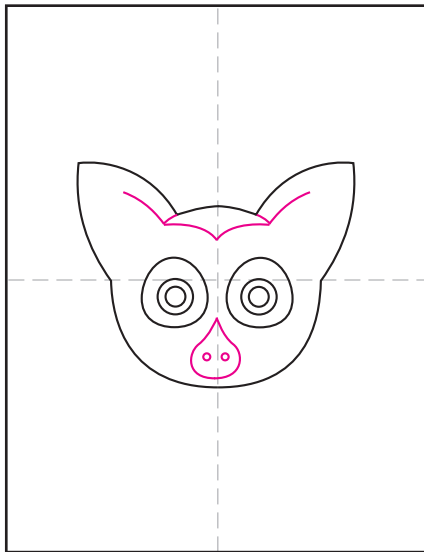

# How to Draw a Lemur

1. Draw a large U shape.

2. Add the ears and connect.

3. Draw eyes with rings.

4. Add the mouth and hairlines.

5. Draw the curved body.

6. Add hands holding a ball shape.

7. Draw a tail behind, add stripes.

8. Add a tree. Erase gray arm lines.

9. Trace with marker and color.