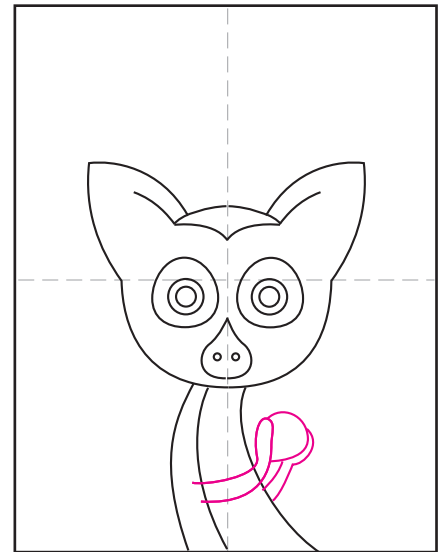

# How to Draw a Lemur

1. Draw a large U shape.

2. Add the ears and connect.

3. Draw eyes with rings.

4. Add the mouth and hairlines.

5. Draw the curved body.

6. Add hands holding a ball shape.

7. Draw a tail behind, add stripes.

8. Add a tree. Erase gray arm lines.

9. Trace with marker and color.