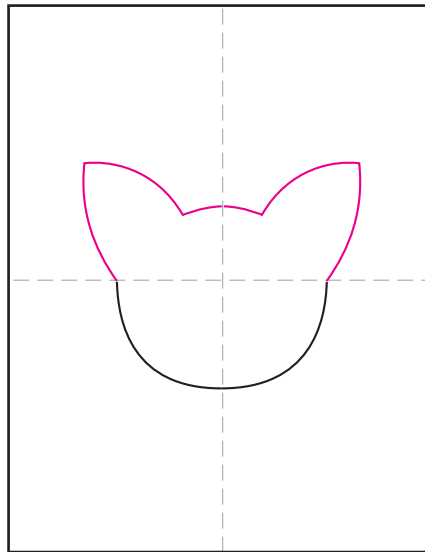

# How to Draw a Lemur

1. Draw a large U shape.

2. Add the ears and connect.

3. Draw eyes with rings.

4. Add the mouth and hairlines.

5. Draw the curved body.

6. Add hands holding a ball shape.

7. Draw a tail behind, add stripes.

8. Add a tree. Erase gray arm lines.

9. Trace with marker and color.