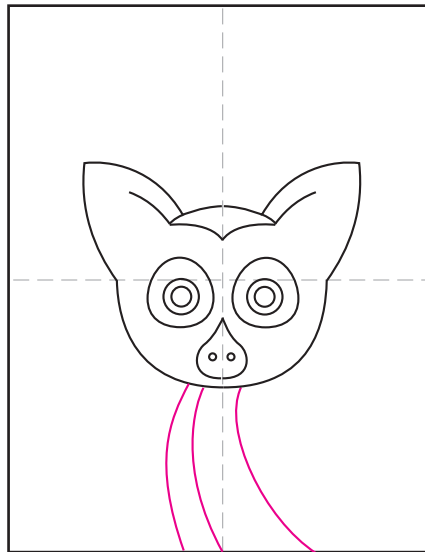

# How to Draw a Lemur

1. Draw a large U shape.

2. Add the ears and connect.

3. Draw eyes with rings.

4. Add the mouth and hairlines.

5. Draw the curved body.

6. Add hands holding a ball shape.

7. Draw a tail behind, add stripes.

8. Add a tree. Erase gray arm lines.

9. Trace with marker and color.