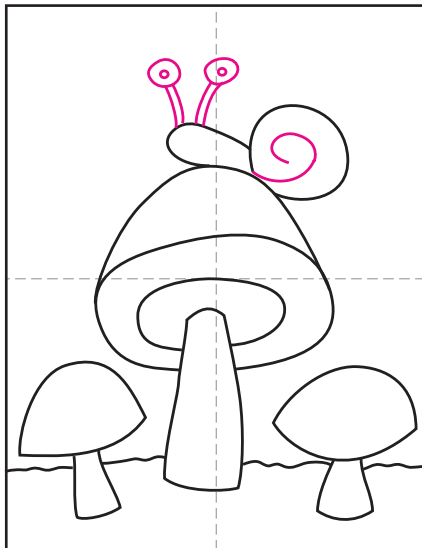

Draw a Simple Mushroom

1. Draw the center mushroom stem.

2. Draw the cap around the stem.

3. Add cap and circle.

4. Draw two caps on either side.

5. Add stems and a grass line.

6. Start the snail on the top.

7. Add eyes and swirl inside.

8. Trace with marker, add crayon lines.

9. Paint with watercolor paint.

Simple Mushrooms