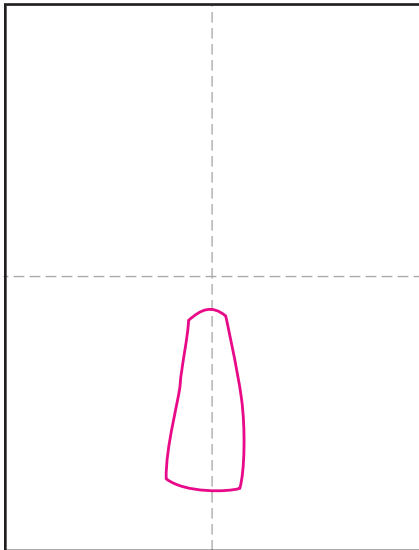

Draw a Simple Mushroom

1. Draw the center mushroom stem.

2. Draw the cap around the stem.

3. Add cap and circle.

4. Draw two caps on either side.

5. Add stems and a grass line.

6. Start the snail on the top.

7. Add eyes and swirl inside.

8. Trace with marker, add crayon lines.

9. Paint with watercolor paint.

Simple Mushrooms