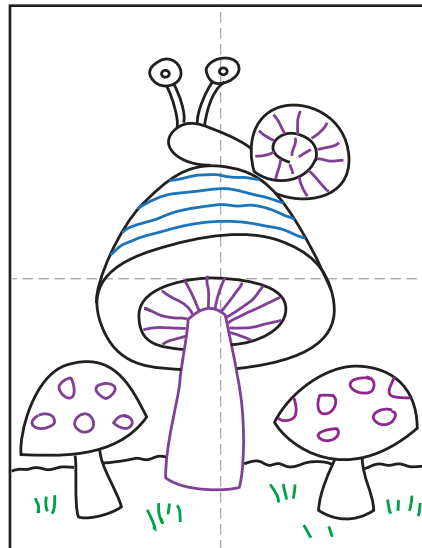

Draw a Simple Mushroom

1. Draw the center mushroom stem.

2. Draw the cap around the stem.

3. Add cap and circle.

4. Draw two caps on either side.

5. Add stems and a grass line.

6. Start the snail on the top.

7. Add eyes and swirl inside.

8. Trace with marker, add crayon lines.

9. Paint with watercolor paint.

Simple Mushrooms