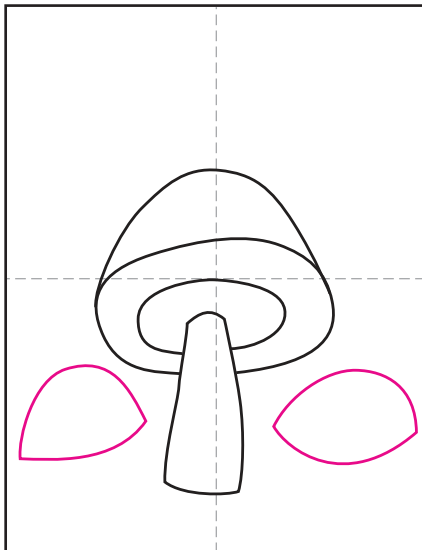

Draw a Simple Mushroom

1. Draw the center mushroom stem.

2. Draw the cap around the stem.

3. Add cap and circle.

4. Draw two caps on either side.

5. Add stems and a grass line.

6. Start the snail on the top.

7. Add eyes and swirl inside.

8. Trace with marker, add crayon lines.

9. Paint with watercolor paint.

Simple Mushrooms