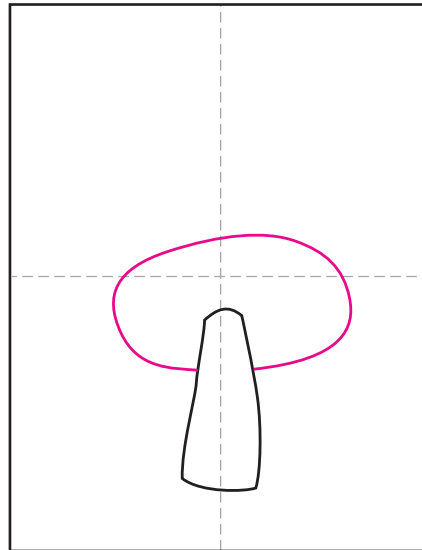

Draw a Simple Mushroom

1. Draw the center mushroom stem.

2. Draw the cap around the stem.

3. Add cap and circle.

4. Draw two caps on either side.

5. Add stems and a grass line.

6. Start the snail on the top.

7. Add eyes and swirl inside.

8. Trace with marker, add crayon lines.

9. Paint with watercolor paint.

Simple Mushrooms