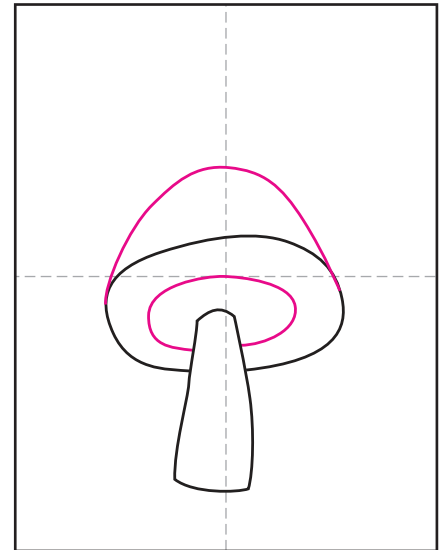

Draw a Simple Mushroom

1. Draw the center mushroom stem.

2. Draw the cap around the stem.

3. Add cap and circle.

4. Draw two caps on either side.

5. Add stems and a grass line.

6. Start the snail on the top.

7. Add eyes and swirl inside.

8. Trace with marker, add crayon lines.

9. Paint with watercolor paint.

Simple Mushrooms