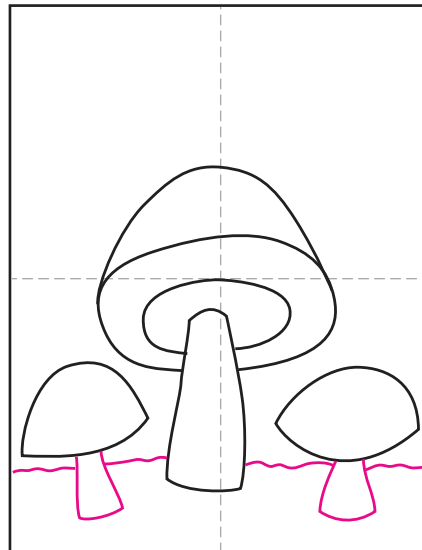

Draw a Simple Mushroom

1. Draw the center mushroom stem.

2. Draw the cap around the stem.

3. Add cap and circle.

4. Draw two caps on either side.

5. Add stems and a grass line.

6. Start the snail on the top.

7. Add eyes and swirl inside.

8. Trace with marker, add crayon lines.

9. Paint with watercolor paint.

Simple Mushrooms