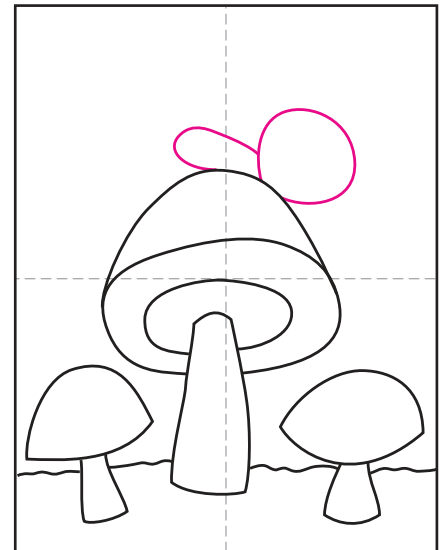

Draw a Simple Mushroom

1. Draw the center mushroom stem.

2. Draw the cap around the stem.

3. Add cap and circle.

4. Draw two caps on either side.

5. Add stems and a grass line.

6. Start the snail on the top.

7. Add eyes and swirl inside.

8. Trace with marker, add crayon lines.

9. Paint with watercolor paint.

Simple Mushrooms