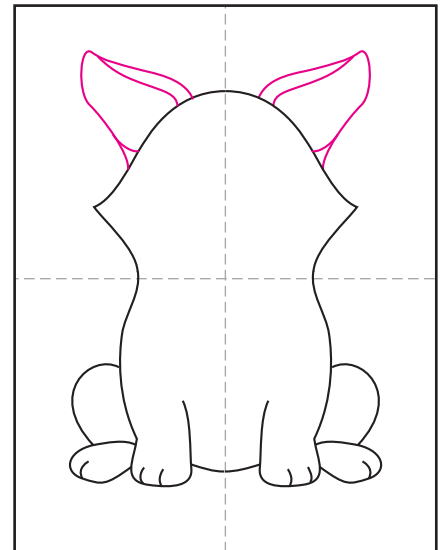

Draw a Corgi Dog

1. Make guidelines. Start the head.

2. Finish with matching side.

3. Draw the two matching sides.

4. Add two feet below.

5. Draw back legs and toes.

6. Draw two ears.

7. Add the eyes, nose, mouth.

8. Add lines and grass background.

9. Trace with marker and color.

Corgi Dog