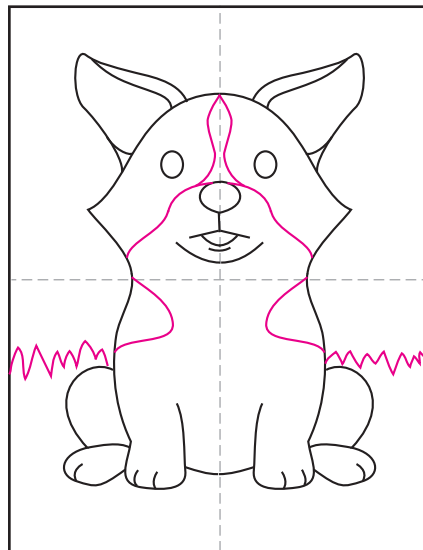

Draw a Corgi Dog

1. Make guidelines. Start the head.

2. Finish with matching side.

3. Draw the two matching sides.

4. Add two feet below.

5. Draw back legs and toes.

6. Draw two ears.

7. Add the eyes, nose, mouth.

8. Add lines and grass background.

9. Trace with marker and color.

Corgi Dog