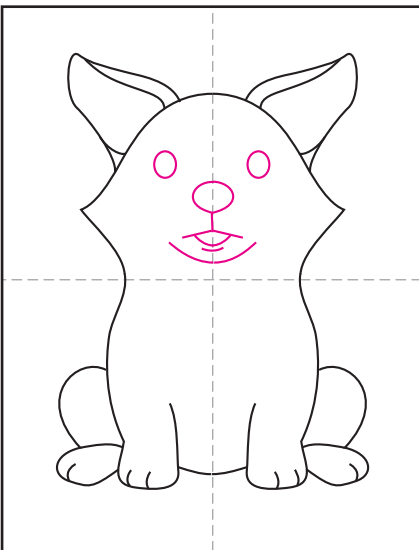

Draw a Corgi Dog

1. Make guidelines. Start the head.

2. Finish with matching side.

3. Draw the two matching sides.

4. Add two feet below.

5. Draw back legs and toes.

6. Draw two ears.

7. Add the eyes, nose, mouth.

8. Add lines and grass background.

9. Trace with marker and color.

Corgi Dog