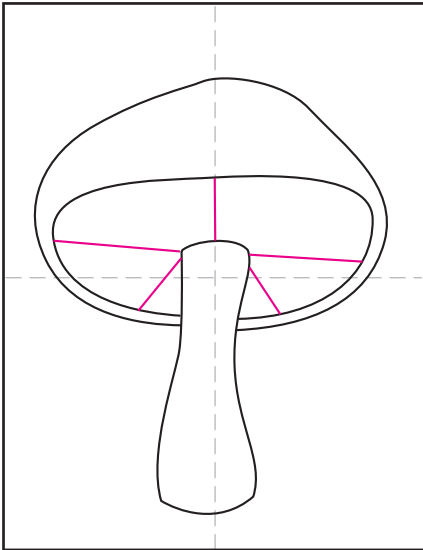

Draw a Mushroom

1. Draw the stem.

2. Add an oval around the top.

3. Draw a dome shape.

4. Start the radiating lines.

5. Add more radiating lines.

6. Continue until space is filled.

7. Draw some stem details.

8. Add leaves in the background.

9. Trace with a marker and color.

Mushroom