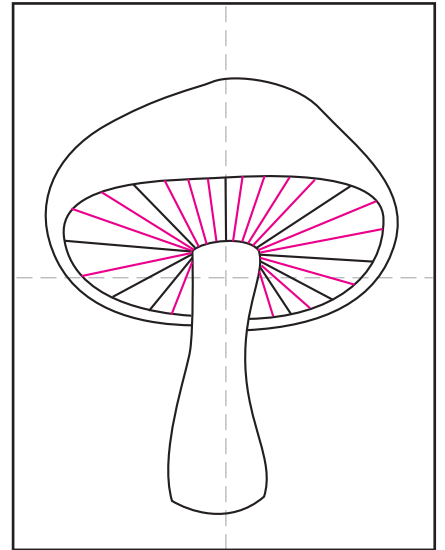

Draw a Mushroom

1. Draw the stem.

2. Add an oval around the top.

3. Draw a dome shape.

4. Start the radiating lines.

5. Add more radiating lines.

6. Continue until space is filled.

7. Draw some stem details.

8. Add leaves in the background.

9. Trace with a marker and color.

Mushroom