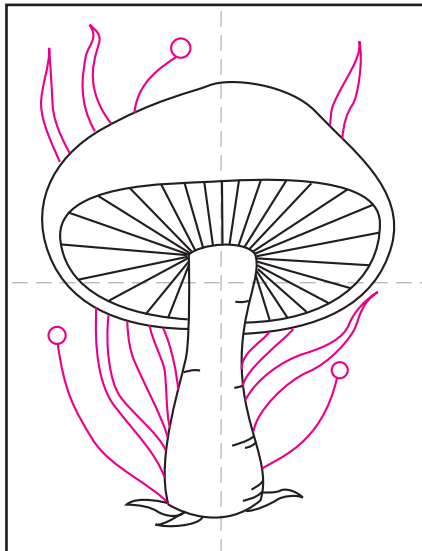

Draw a Mushroom

1. Draw the stem.

2. Add an oval around the top.

3. Draw a dome shape.

4. Start the radiating lines.

5. Add more radiating lines.

6. Continue until space is filled.

7. Draw some stem details.

8. Add leaves in the background.

9. Trace with a marker and color.

Mushroom