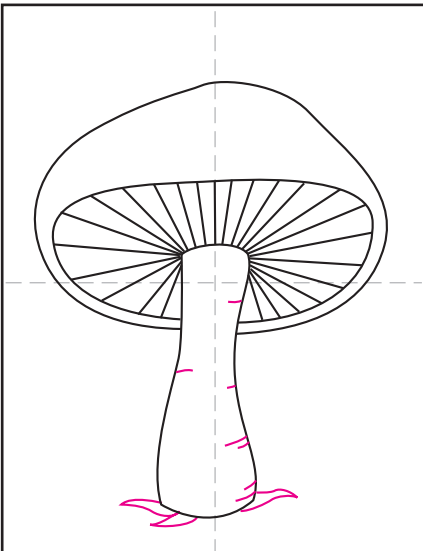

Draw a Mushroom

1. Draw the stem.

2. Add an oval around the top.

3. Draw a dome shape.

4. Start the radiating lines.

5. Add more radiating lines.

6. Continue until space is filled.

7. Draw some stem details.

8. Add leaves in the background.

9. Trace with a marker and color.

Mushroom