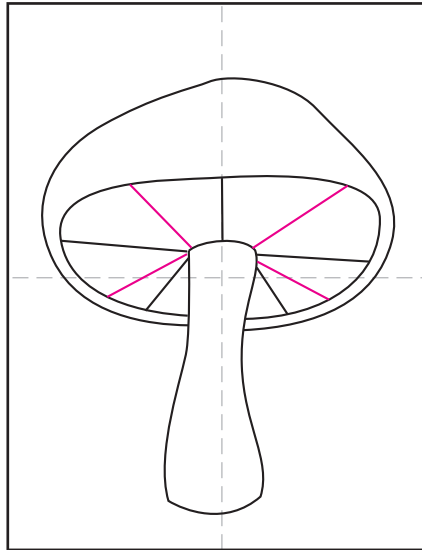

Draw a Mushroom

1. Draw the stem.

2. Add an oval around the top.

3. Draw a dome shape.

4. Start the radiating lines.

5. Add more radiating lines.

6. Continue until space is filled.

7. Draw some stem details.

8. Add leaves in the background.

9. Trace with a marker and color.

Mushroom