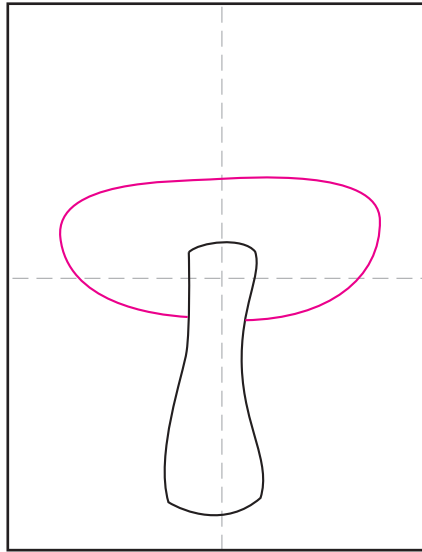

Draw a Mushroom

1. Draw the stem.

2. Add an oval around the top.

3. Draw a dome shape.

4. Start the radiating lines.

5. Add more radiating lines.

6. Continue until space is filled.

7. Draw some stem details.

8. Add leaves in the background.

9. Trace with a marker and color.

Mushroom