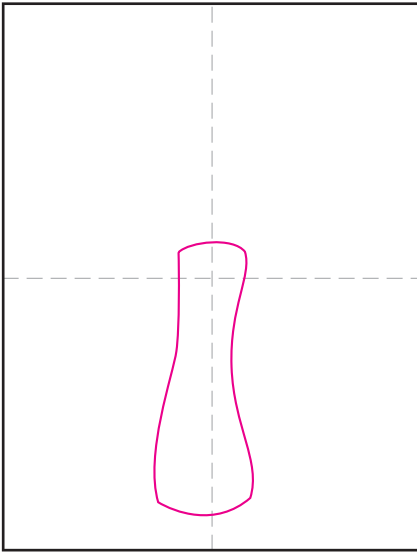

Draw a Mushroom

1. Draw the stem.

2. Add an oval around the top.

3. Draw a dome shape.

4. Start the radiating lines.

5. Add more radiating lines.

6. Continue until space is filled.

7. Draw some stem details.

8. Add leaves in the background.

9. Trace with a marker and color.

Mushroom