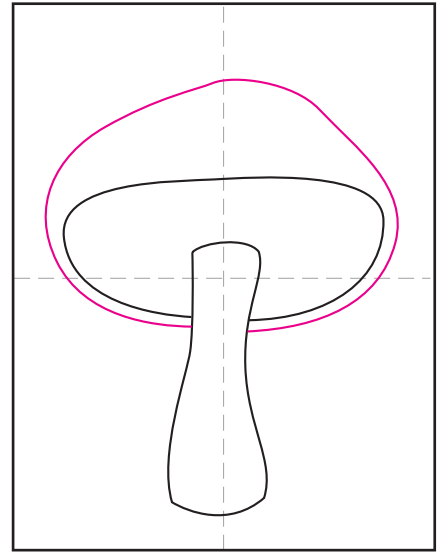

Draw a Mushroom

1. Draw the stem.

2. Add an oval around the top.

3. Draw a dome shape.

4. Start the radiating lines.

5. Add more radiating lines.

6. Continue until space is filled.

7. Draw some stem details.

8. Add leaves in the background.

9. Trace with a marker and color.

Mushroom