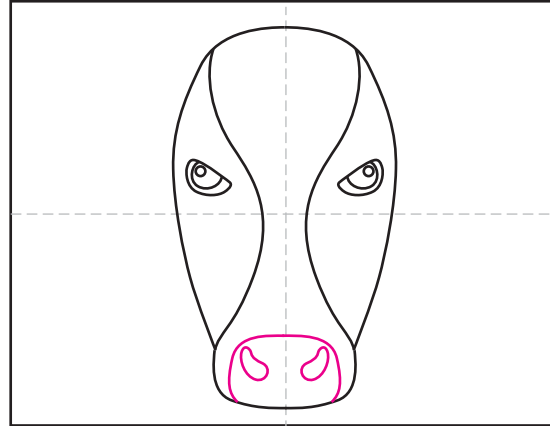

# Draw an Easy Cow Face

1. Start at the bottom with the cow nose.

2. Draw the head above the nose.

3. Draw two angled eyes.

4. Add curved lines to the face.

5. Draw the nose details.

6. Add two ears.

7. Draw the side of the cow body.

8. Add landscaping in the background.

9. Trace with a marker and color.