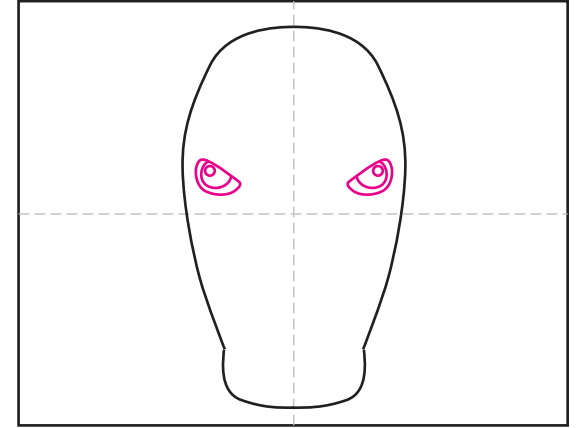

# Draw an Easy Cow Face

1. Start at the bottom with the cow nose.

2. Draw the head above the nose.

3. Draw two angled eyes.

4. Add curved lines to the face.

5. Draw the nose details.

6. Add two ears.

7. Draw the side of the cow body.

8. Add landscaping in the background.

9. Trace with a marker and color.