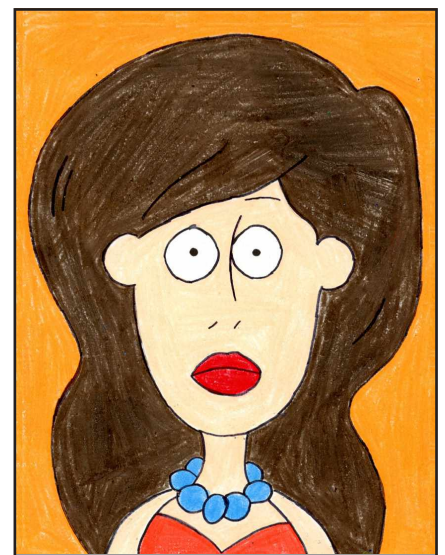

Draw a Cartoon Face Lady

1. Draw two eyes.

2. Add two ears on the side.

3. Connect the ears with a U.

4. Draw a simple mouth.

5. Add the simple nose and hair.

6. Draw a neck with necklace.

7. Add the dress and arms below.

8. Draw some super big hair.

9. Trace with a marker and color.

Cartoon Face Lady