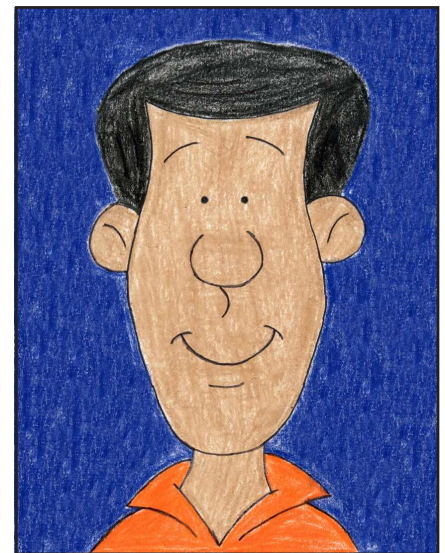

# Draw a Cartoon Face of a Man

1. Draw a nose and two small eyes.

2. Start the hair line above.

3. Draw the sides of the head

4. Add a long chin below.

5. Draw a smiling mouth.

6. Add ears on the side.

7. Finish the hair, start the neck.

8. Finish the shirt with collar.

9. Trace with a marker and color.

# Cartoon Face of a Man