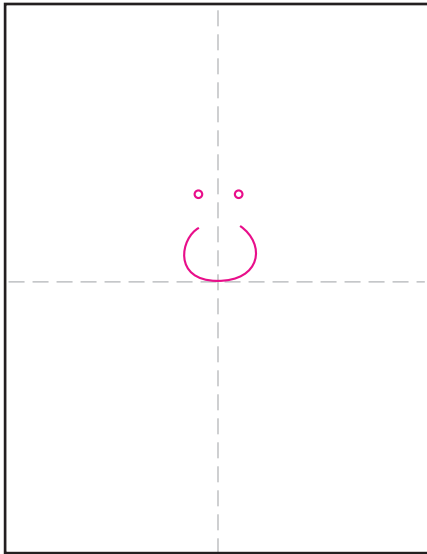

# Draw a Cartoon Face of a Man

1. Draw a nose and two small eyes.

2. Start the hair line above.

3. Draw the sides of the head

4. Add a long chin below.

5. Draw a smiling mouth.

6. Add ears on the side.

7. Finish the hair, start the neck.

8. Finish the shirt with collar.

9. Trace with a marker and color.

# Cartoon Face of a Man