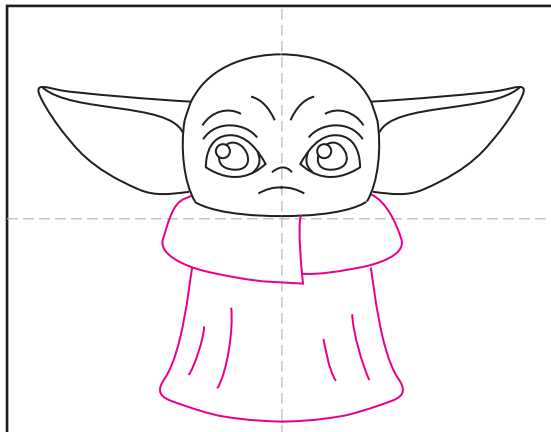

Draw Baby Yoda

1. Scan me to see a YouTube video.

2. Draw the head and two symmetrical ears.

3. Add ear lines. Plan eye placement with dots.

4. Connect the dots to draw the eyes.

5. Add circle for highlights and eye lines.

6. Finish face with mouth, nose and brows.

7. Draw a large collar and a robe below.

8. Add arms and a horizon line.

9. Trace and color.

Draw Baby Yoda