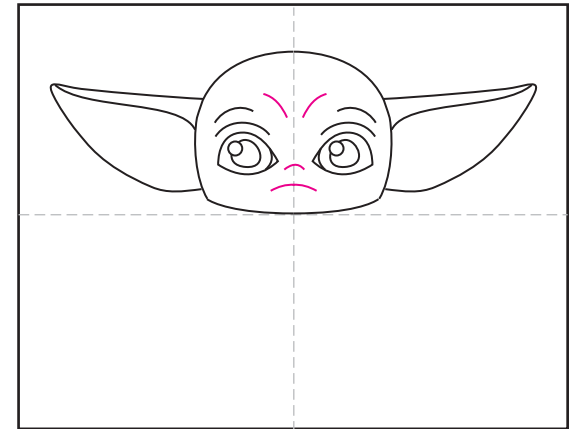

Draw Baby Yoda

1. Scan me to see a YouTube video.

2. Draw the head and two symmetrical ears.

3. Add ear lines. Plan eye placement with dots.

4. Connect the dots to draw the eyes.

5. Add circle for highlights and eye lines.

6. Finish face with mouth, nose and brows.

7. Draw a large collar and a robe below.

8. Add arms and a horizon line.

9. Trace and color.

Draw Baby Yoda