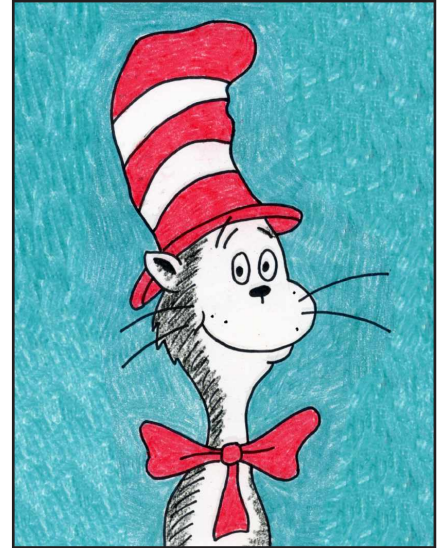

Draw the Cat in the Hat

1. Scan to see my Cat in the Hat video.

2. Draw an oval.

3. Add eyes, nose, mouth, and hat rim.

4. Draw the top hat and stripes.

5. Add ear, brows, fur and whiskers.

6. Draw the neck and shoulders.

6. Add neck curves and a bow.

7. Erase all the extra lines shown.

9. Trace with marker and color.

Cat in the Hat