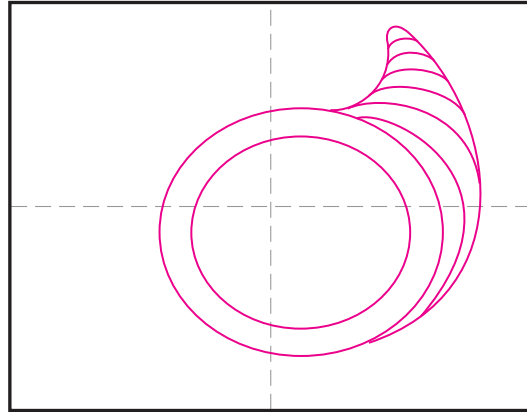

Draw a Cornucopia

1. Scan to see a step-by-step Cornucopia video tutorial on YouTube.

2. LIGHTLY draw an oval ring. Add a cone to the side. Add curved lines inside the cone.

3. Start the first pumpkin. Erase the inside.

4. Add a stem and curved lines.

5. Draw a small pumpkin in front. Erase lines.

6. Add a sunflower to the side.

7. Draw another pumpkin and an apples.

8. Draw small items and add curves in ring.

9. Trace with a marker and color.