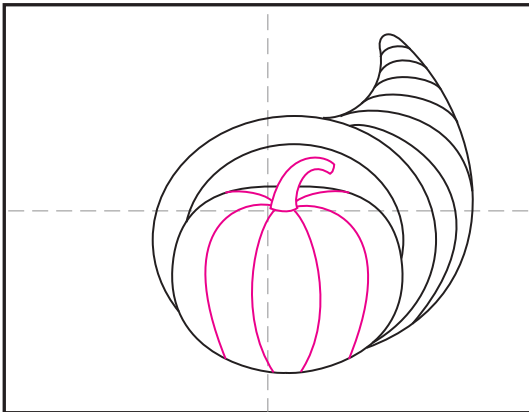

Draw a Cornucopia

1. Scan to see a step-by-step Cornucopia video tutorial on YouTube.

2. LIGHTLY draw an oval ring. Add a cone to the side. Add curved lines inside the cone.

3. Start the first pumpkin. Erase the inside.

4. Add a stem and curved lines.

5. Draw a small pumpkin in front. Erase lines.

6. Add a sunflower to the side.

7. Draw another pumpkin and an apples.

8. Draw small items and add curves in ring.

9. Trace with a marker and color.