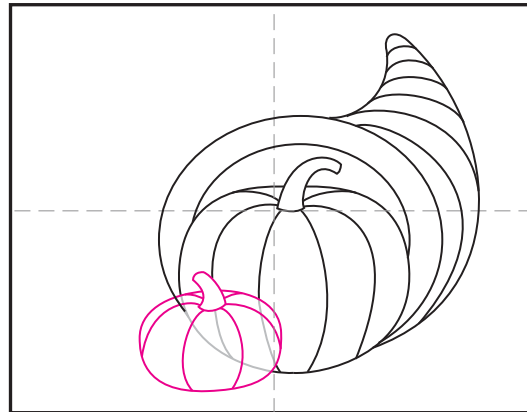

Draw a Cornucopia

1. Scan to see a step-by-step Cornucopia video tutorial on YouTube.

2. LIGHTLY draw an oval ring. Add a cone to the side. Add curved lines inside the cone.

3. Start the first pumpkin. Erase the inside.

4. Add a stem and curved lines.

5. Draw a small pumpkin in front. Erase lines.

6. Add a sunflower to the side.

7. Draw another pumpkin and an apples.

8. Draw small items and add curves in ring.

9. Trace with a marker and color.