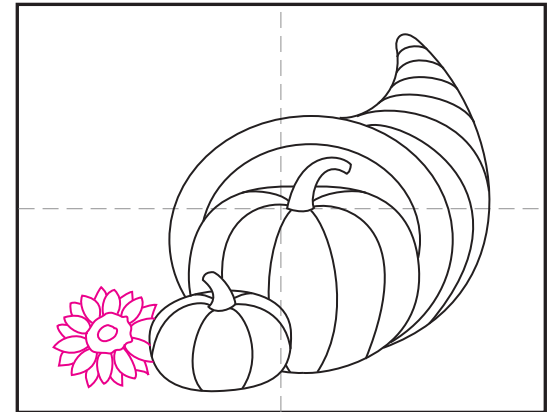

Draw a Cornucopia

1. Scan to see a step-by-step Cornucopia video tutorial on YouTube.

2. LIGHTLY draw an oval ring. Add a cone to the side. Add curved lines inside the cone.

3. Start the first pumpkin. Erase the inside.

4. Add a stem and curved lines.

5. Draw a small pumpkin in front. Erase lines.

6. Add a sunflower to the side.

7. Draw another pumpkin and an apples.

8. Draw small items and add curves in ring.

9. Trace with a marker and color.