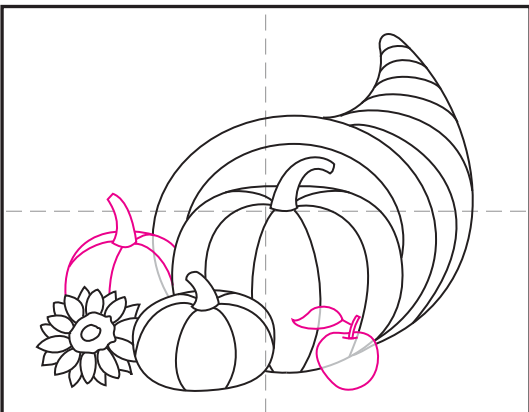

Draw a Cornucopia

1. Scan to see a step-by-step Cornucopia video tutorial on YouTube.

2. LIGHTLY draw an oval ring. Add a cone to the side. Add curved lines inside the cone.

3. Start the first pumpkin. Erase the inside.

4. Add a stem and curved lines.

5. Draw a small pumpkin in front. Erase lines.

6. Add a sunflower to the side.

7. Draw another pumpkin and an apples.

8. Draw small items and add curves in ring.

9. Trace with a marker and color.