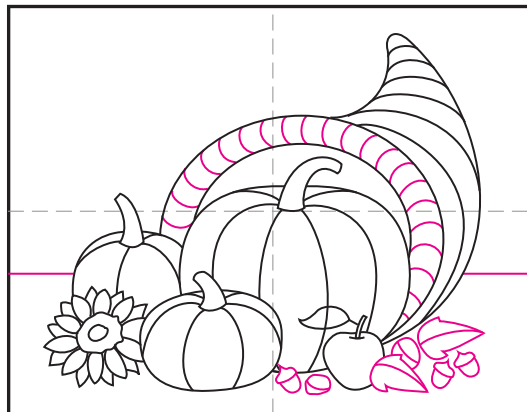

Draw a Cornucopia

1. Scan to see a step-by-step Cornucopia video tutorial on YouTube.

2. LIGHTLY draw an oval ring. Add a cone to the side. Add curved lines inside the cone.

3. Start the first pumpkin. Erase the inside.

4. Add a stem and curved lines.

5. Draw a small pumpkin in front. Erase lines.

6. Add a sunflower to the side.

7. Draw another pumpkin and an apples.

8. Draw small items and add curves in ring.

9. Trace with a marker and color.