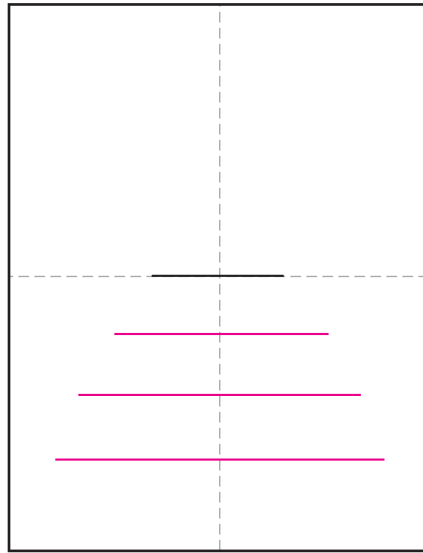

Draw a Coiled Snake

1. Draw a center line as shown.

2. Add three longer lines below.

3. Connect the left with curves.

4. Start the right with two curves.

5. Draw the neck.

6. Add the head.

7. Draw the face, add the tail end.

8. Add a background and sky.

9. Trace with a marker and color.

Coiled Snake