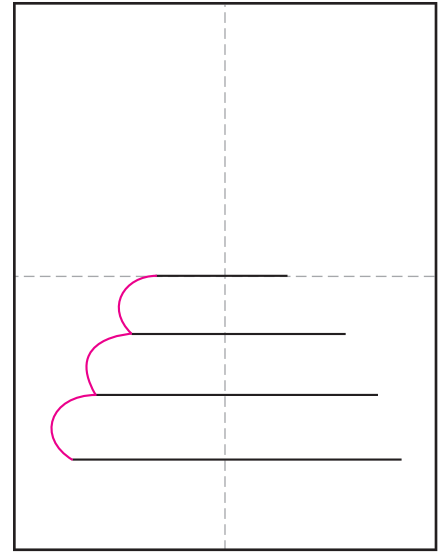

Draw a Coiled Snake

1. Draw a center line as shown.

2. Add three longer lines below.

3. Connect the left with curves.

4. Start the right with two curves.

5. Draw the neck.

6. Add the head.

7. Draw the face, add the tail end.

8. Add a background and sky.

9. Trace with a marker and color.

Coiled Snake