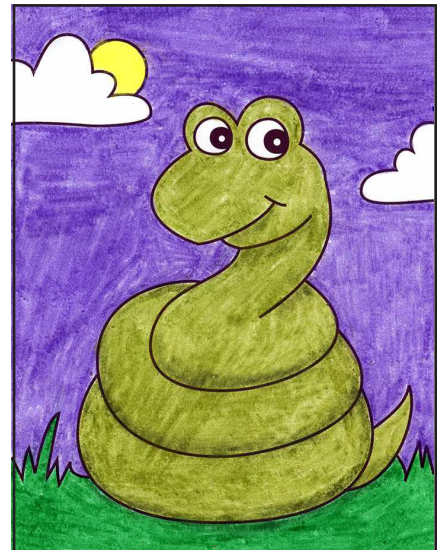

Draw an Easy Snake

1. Draw an oval for the head.

2. Start the neck below.

3. Continue the neck with a curve.

4. Add another ring below.

5. Draw another ring and a tail.

6. Erase the lines, draw the eyes.

7. Add a smile.

8. Erase gray lines, draw grass and sky.

9. Trace with a marker and color.

Easy Snake