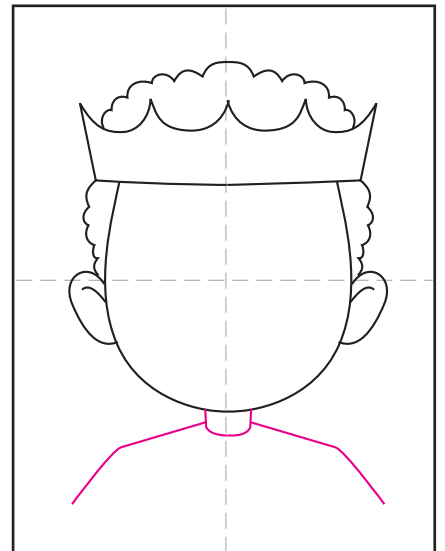

Draw a King Self Portrait

1. Draw a large crown.

2. Add a U shape below.

3. Add two ears.

4. Start the hair lines.

5. Finish the hair line on top.

6. Draw the neck and shoulders.

7. Finish the sleeves.

8. Fill face with features.

9. Trace with a marker and color.

King Self Portrait