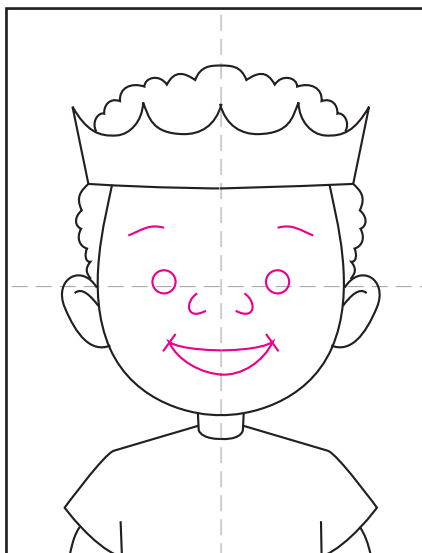

Draw a King Self Portrait

1. Draw a large crown.

2. Add a U shape below.

3. Add two ears.

4. Start the hair lines.

5. Finish the hair line on top.

6. Draw the neck and shoulders.

7. Finish the sleeves.

8. Fill face with features.

9. Trace with a marker and color.

King Self Portrait