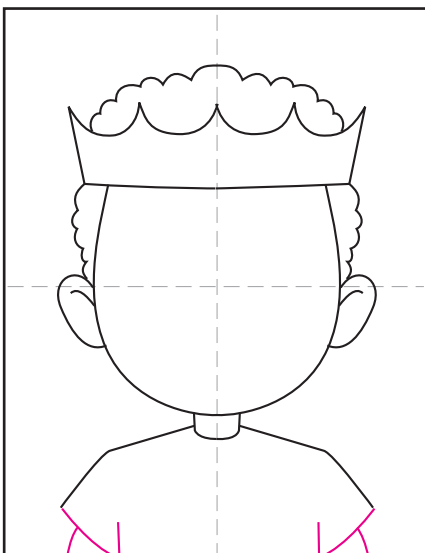

Draw a King Self Portrait

1. Draw a large crown.

2. Add a U shape below.

3. Add two ears.

4. Start the hair lines.

5. Finish the hair line on top.

6. Draw the neck and shoulders.

7. Finish the sleeves.

8. Fill face with features.

9. Trace with a marker and color.

King Self Portrait