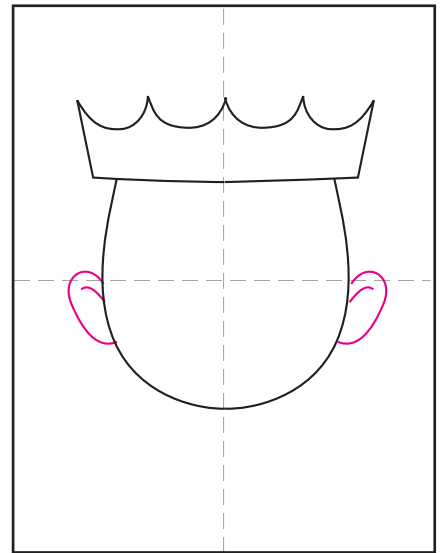

Draw a King Self Portrait

1. Draw a large crown.

2. Add a U shape below.

3. Add two ears.

4. Start the hair lines.

5. Finish the hair line on top.

6. Draw the neck and shoulders.

7. Finish the sleeves.

8. Fill face with features.

9. Trace with a marker and color.

King Self Portrait