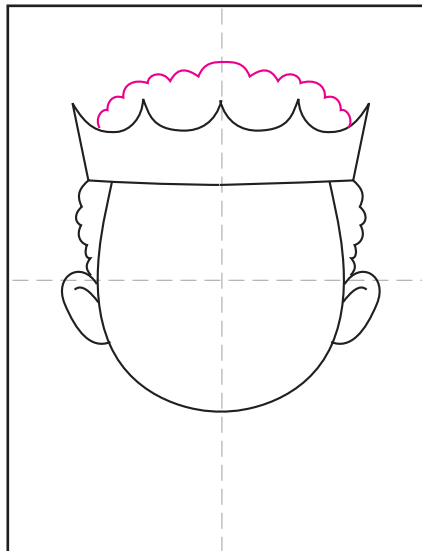

Draw a King Self Portrait

1. Draw a large crown.

2. Add a U shape below.

3. Add two ears.

4. Start the hair lines.

5. Finish the hair line on top.

6. Draw the neck and shoulders.

7. Finish the sleeves.

8. Fill face with features.

9. Trace with a marker and color.

King Self Portrait