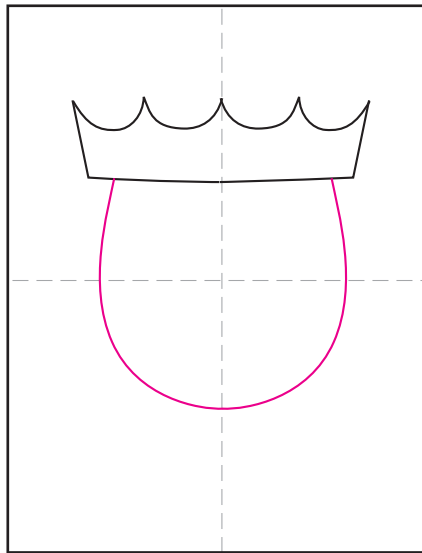

Draw a King Self Portrait

1. Draw a large crown.

2. Add a U shape below.

3. Add two ears.

4. Start the hair lines.

5. Finish the hair line on top.

6. Draw the neck and shoulders.

7. Finish the sleeves.

8. Fill face with features.

9. Trace with a marker and color.

King Self Portrait