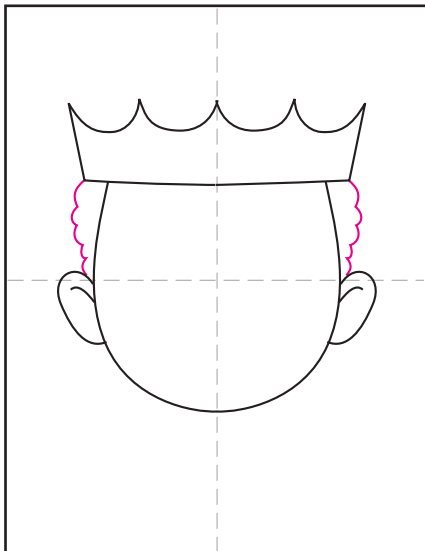

Draw a King Self Portrait

1. Draw a large crown.

2. Add a U shape below.

3. Add two ears.

4. Start the hair lines.

5. Finish the hair line on top.

6. Draw the neck and shoulders.

7. Finish the sleeves.

8. Fill face with features.

9. Trace with a marker and color.

King Self Portrait