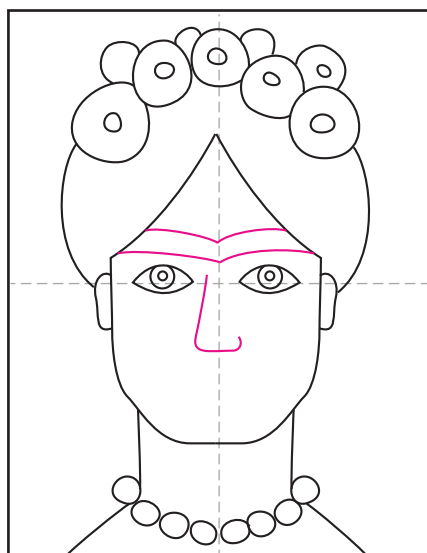

Draw Frida Kahlo

1. Make guide lines. Start the face.

2. Add the neck.

3. Draw necklace and shoulders

4. Draw ears and side hair.

5. Add flowers on top of head.

6. Draw eyes on center line.

7. Add eyebrows and nose.

8. Finish with mouth.

9. Trace with a marker and color.

Frida Kahlo