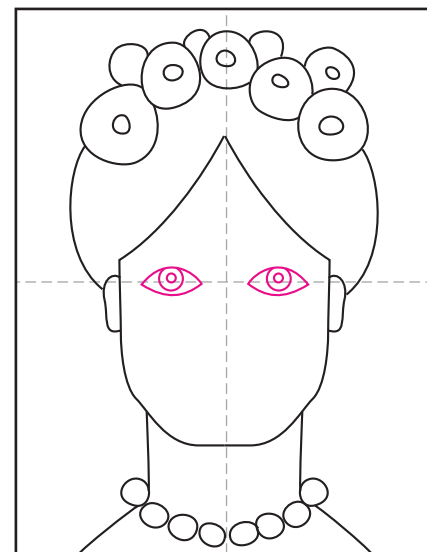

Draw Frida Kahlo

1. Make guide lines. Start the face.

2. Add the neck.

3. Draw necklace and shoulders

4. Draw ears and side hair.

5. Add flowers on top of head.

6. Draw eyes on center line.

7. Add eyebrows and nose.

8. Finish with mouth.

9. Trace with a marker and color.

Frida Kahlo