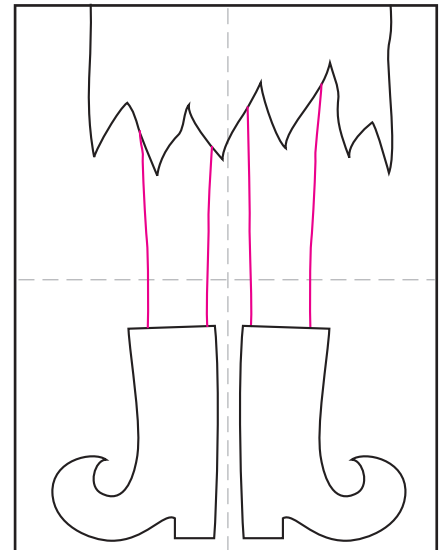

# How to Draw Witch Feet

1. Scan to see a YouTube video.

2. Start the right boot.

3. Finish the toe and heel.

4. Draw the left boot the same way.

5. Draw the hem of a shirt.

6. Connect to boots with leg lines.

7. Add stripes to the legs.

8. Draw shoelaces and spider.

9. Trace with a marker and color.