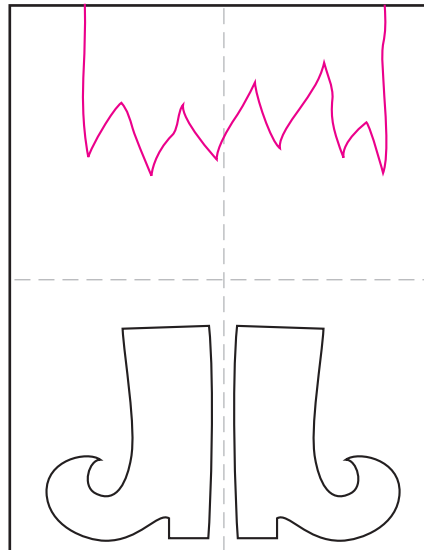

# How to Draw Witch Feet

1. Scan to see a YouTube video.

2. Start the right boot.

3. Finish the toe and heel.

4. Draw the left boot the same way.

5. Draw the hem of a shirt.

6. Connect to boots with leg lines.

7. Add stripes to the legs.

8. Draw shoelaces and spider.

9. Trace with a marker and color.