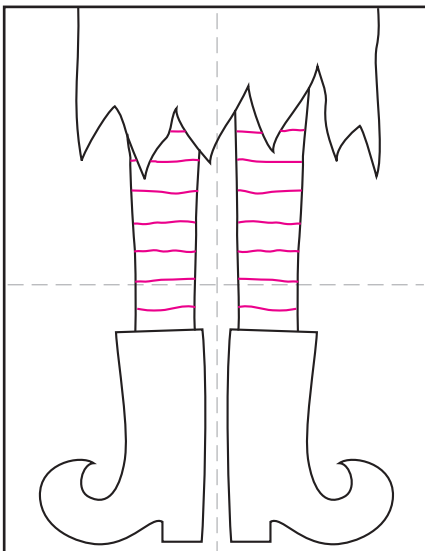

# How to Draw Witch Feet

1. Scan to see a YouTube video.

2. Start the right boot.

3. Finish the toe and heel.

4. Draw the left boot the same way.

5. Draw the hem of a shirt.

6. Connect to boots with leg lines.

7. Add stripes to the legs.

8. Draw shoelaces and spider.

9. Trace with a marker and color.