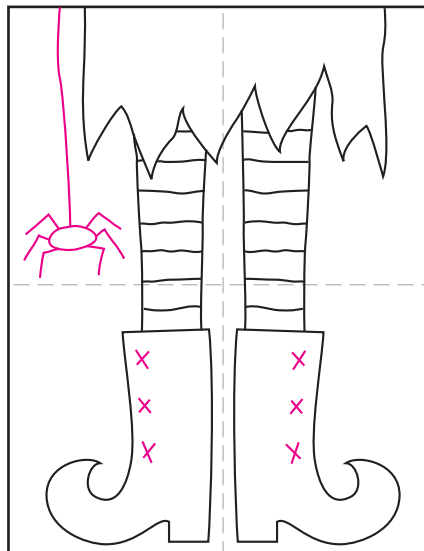

# How to Draw Witch Feet

1. Scan to see a YouTube video.

2. Start the right boot.

3. Finish the toe and heel.

4. Draw the left boot the same way.

5. Draw the hem of a shirt.

6. Connect to boots with leg lines.

7. Add stripes to the legs.

8. Draw shoelaces and spider.

9. Trace with a marker and color.