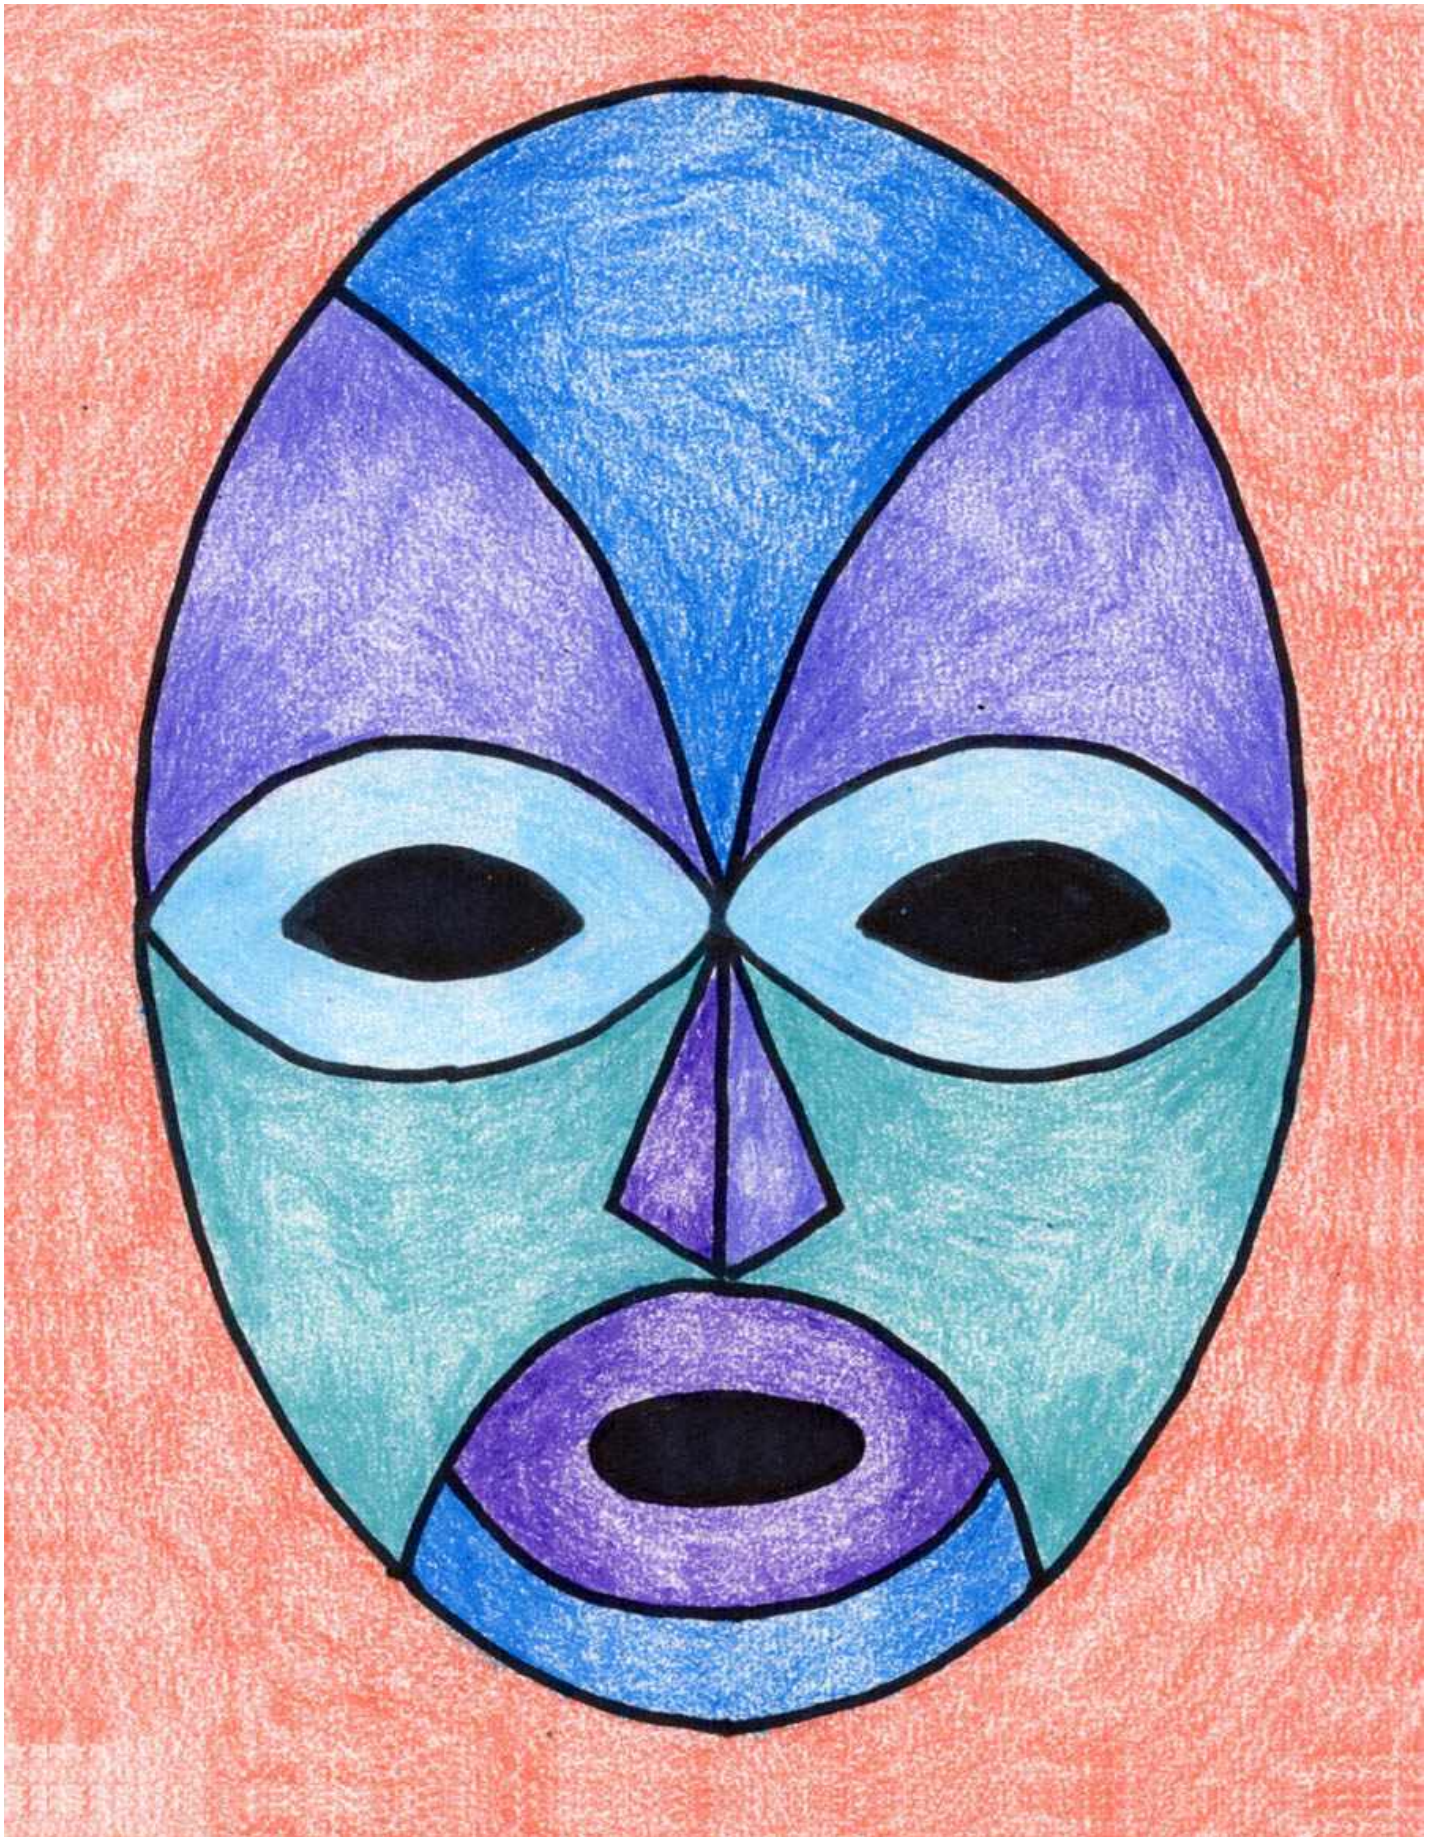

Draw a Mask

Draw a Mask

1. Make guidelines. Draw an oval.

2. Draw two touching eye shapes.

3. Draw two eyes inside.

4. Draw an oval mouth.

5. Add lines around the mouth.

6. Add a nose.

7. Add curved lines in forehead.

8. Trace and color with crayons.

9. Color the corners to darken.