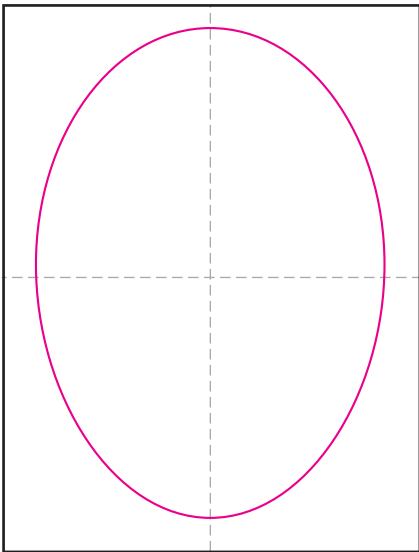

Draw a Mask

Draw a Mask

1. Make guidelines. Draw an oval.

2. Draw two touching eye shapes.

3. Draw two eyes inside.

4. Draw an oval mouth.

5. Add lines around the mouth.

6. Add a nose.

7. Add curved lines in forehead.

8. Trace and color with crayons.

9. Color the corners to darken.