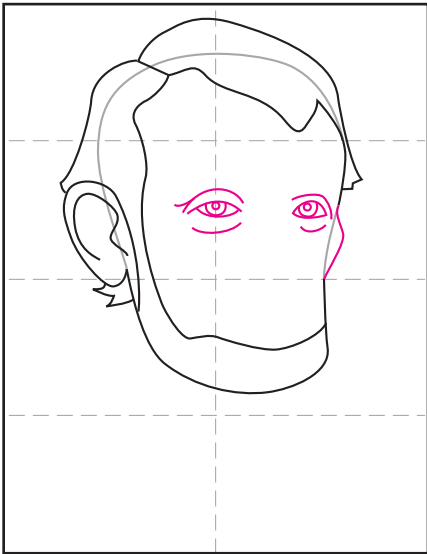

Draw Abraham Lincoln

1. Draw a shape which will be the head and the bottom edge of the beard.

2. Add the inside lines shown for the hair and the beard.

3. Draw an ear and add the outline of the hair on top.

4. Add two eyes and the cheek bone. Erase the gray lines shown,

5. Draw the two eyebrows, and the nose and the mouth.

6. Add small lines on the face to indicate wrinkles.

7. Start the jacket with the lapel and the shoulders.

8. Finish with a bow tie, shirt collar and two vest lines.

9. Trace with a marker and color.

Abraham Lincoln