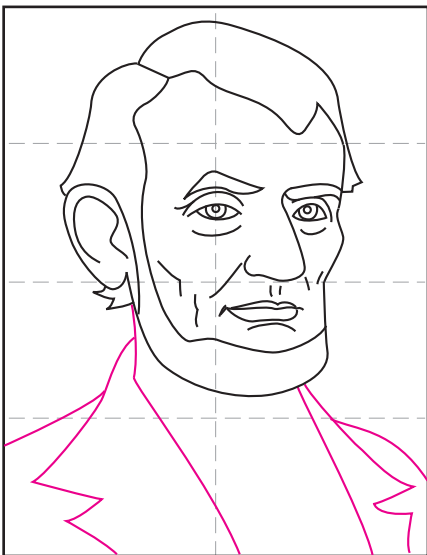

Draw Abraham Lincoln

1. Draw a shape which will be the head and the bottom edge of the beard.

2. Add the inside lines shown for the hair and the beard.

3. Draw an ear and add the outline of the hair on top.

4. Add two eyes and the cheek bone. Erase the gray lines shown,

5. Draw the two eyebrows, and the nose and the mouth.

6. Add small lines on the face to indicate wrinkles.

7. Start the jacket with the lapel and the shoulders.

8. Finish with a bow tie, shirt collar and two vest lines.

9. Trace with a marker and color.

Abraham Lincoln