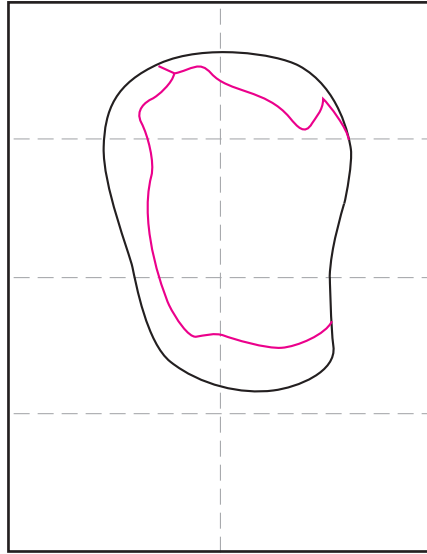

Draw Abraham Lincoln

1. Draw a shape which will be the head and the bottom edge of the beard.

2. Add the inside lines shown for the hair and the beard.

3. Draw an ear and add the outline of the hair on top.

4. Add two eyes and the cheek bone. Erase the gray lines shown,

5. Draw the two eyebrows, and the nose and the mouth.

6. Add small lines on the face to indicate wrinkles.

7. Start the jacket with the lapel and the shoulders.