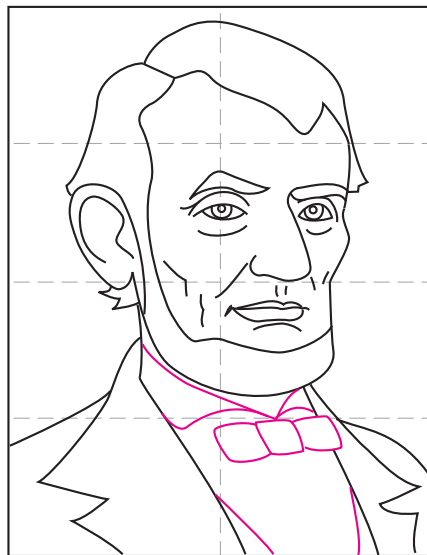

Draw Abraham Lincoln

1. Draw a shape which will be the head and the bottom edge of the beard.

2. Add the inside lines shown for the hair and the beard.

3. Draw an ear and add the outline of the hair on top.

4. Add two eyes and the cheek bone. Erase the gray lines shown,

5. Draw the two eyebrows, and the nose and the mouth.

6. Add small lines on the face to indicate wrinkles.

7. Start the jacket with the lapel and the shoulders.

8. Finish with a bow tie, shirt collar and two vest lines.

9. Trace with a marker and color.

Abraham Lincoln