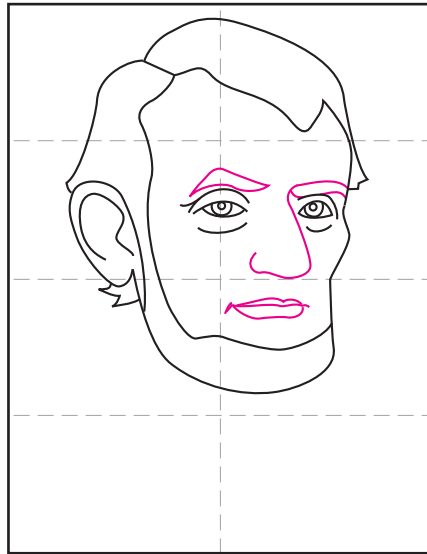

Draw Abraham Lincoln

1. Draw a shape which will be the head and the bottom edge of the beard.

2. Add the inside lines shown for the hair and the beard.

3. Draw an ear and add the outline of the hair on top.

4. Add two eyes and the cheek bone. Erase the gray lines shown,

5. Draw the two eyebrows, and the nose and the mouth.

6. Add small lines on the face to indicate wrinkles.

7. Start the jacket with the lapel and the shoulders.

8. Finish with a bow tie, shirt collar and two vest lines.

9. Trace with a marker and color.

Abraham Lincoln