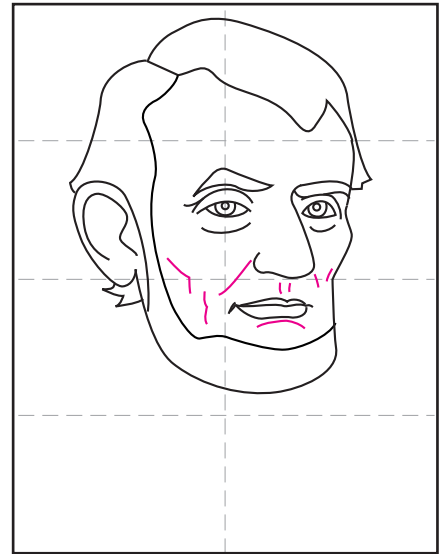

Draw Abraham Lincoln

1. Draw a shape which will be the head and the bottom edge of the beard.

2. Add the inside lines shown for the hair and the beard.

3. Draw an ear and add the outline of the hair on top.

4. Add two eyes and the cheek bone. Erase the gray lines shown,

5. Draw the two eyebrows, and the nose and the mouth.

6. Add small lines on the face to indicate wrinkles.

7. Start the jacket with the lapel and the shoulders.

8. Finish with a bow tie, shirt collar and two vest lines.

9. Trace with a marker and color.

Abraham Lincoln