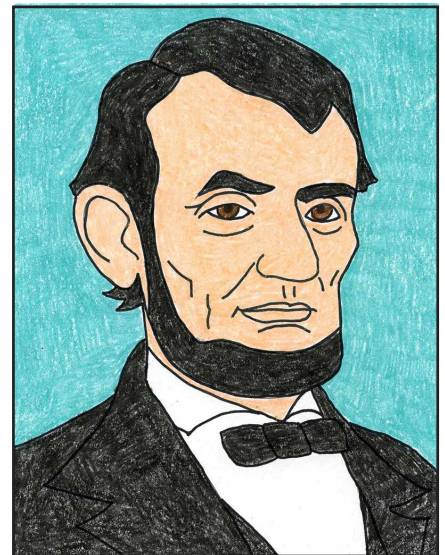

Draw Abraham Lincoln

1. Draw a shape which will be the head and the bottom edge of the beard.

2. Add the inside lines shown for the hair and the beard.

3. Draw an ear and add the outline of the hair on top.

4. Add two eyes and the cheek bone. Erase the gray lines shown,

5. Draw the two eyebrows, and the nose and the mouth.

6. Add small lines on the face to indicate wrinkles.

7. Start the jacket with the lapel and the shoulders.

8. Finish with a bow tie, shirt collar and two vest lines.

9. Trace with a marker and color.

Abraham Lincoln