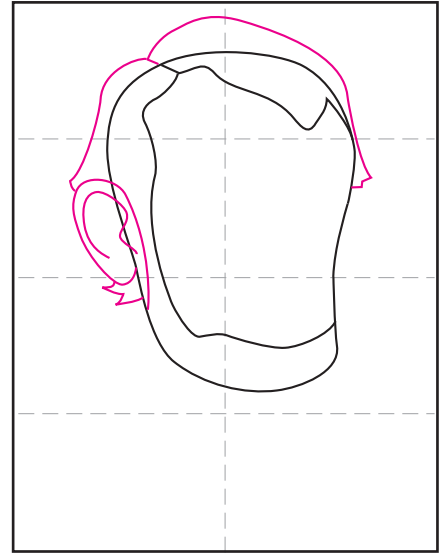

Draw Abraham Lincoln

1. Draw a shape which will be the head and the bottom edge of the beard.

2. Add the inside lines shown for the hair and the beard.

3. Draw an ear and add the outline of the hair on top.

4. Add two eyes and the cheek bone. Erase the gray lines shown,

5. Draw the two eyebrows, and the nose and the mouth.

6. Add small lines on the face to indicate wrinkles.

7. Start the jacket with the lapel and the shoulders.

8. Finish with a bow tie, shirt collar and two vest lines.

9. Trace with a marker and color.

Abraham Lincoln