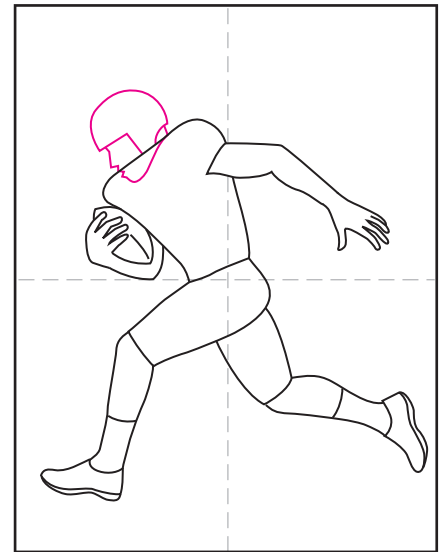

How to Draw a Football Player

1. Start with a torso and top leg shape.

2. Finish the leg with a shoe and sock.

3. Draw the top and bottom of the back leg.

4. Add an extended arm to the torso.

5. Add the other arm holding the football.

6. Draw a helmet with the face showing.

7. Add the helmet mask.

8. Finally, add some detail lines as shown.

9. Trace with a marker and color.

Football Player