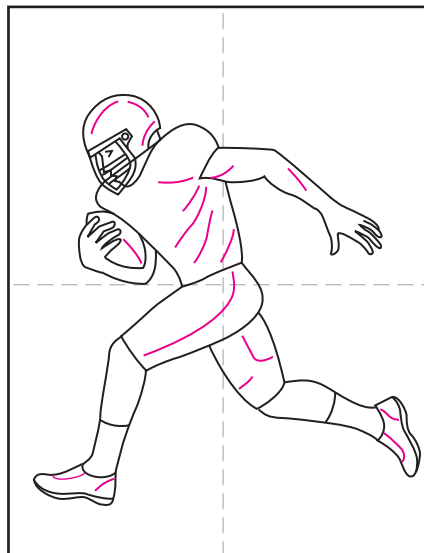

How to Draw a Football Player

1. Start with a torso and top leg shape.

2. Finish the leg with a shoe and sock.

3. Draw the top and bottom of the back leg.

4. Add an extended arm to the torso.

5. Add the other arm holding the football.

6. Draw a helmet with the face showing.

7. Add the helmet mask.

8. Finally, add some detail lines as shown.

9. Trace with a marker and color.

Football Player