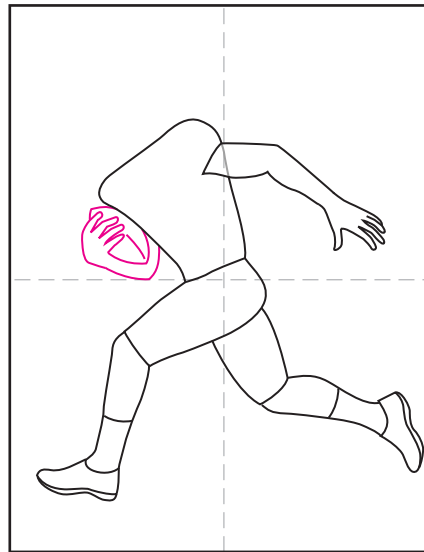

How to Draw a Football Player

1. Start with a torso and top leg shape.

2. Finish the leg with a shoe and sock.

3. Draw the top and bottom of the back leg.

4. Add an extended arm to the torso.

5. Add the other arm holding the football.

6. Draw a helmet with the face showing.

7. Add the helmet mask.

8. Finally, add some detail lines as shown.

9. Trace with a marker and color.

Football Player