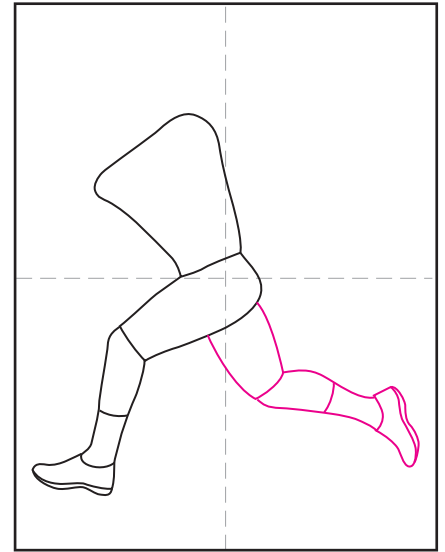

How to Draw a Football Player

1. Start with a torso and top leg shape.

2. Finish the leg with a shoe and sock.

3. Draw the top and bottom of the back leg.

4. Add an extended arm to the torso.

5. Add the other arm holding the football.

6. Draw a helmet with the face showing.

7. Add the helmet mask.

8. Finally, add some detail lines as shown.

9. Trace with a marker and color.

Football Player