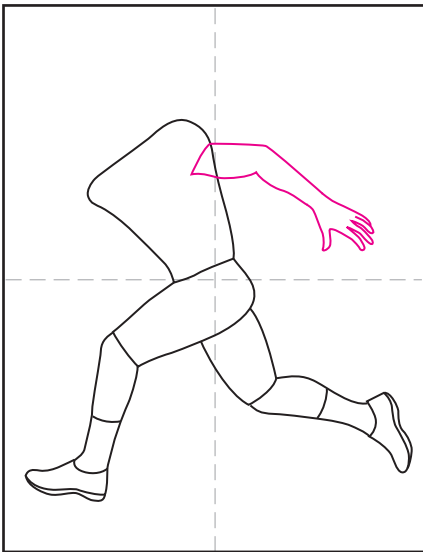

How to Draw a Football Player

1. Start with a torso and top leg shape.

2. Finish the leg with a shoe and sock.

3. Draw the top and bottom of the back leg.

4. Add an extended arm to the torso.

5. Add the other arm holding the football.

6. Draw a helmet with the face showing.

7. Add the helmet mask.

8. Finally, add some detail lines as shown.

9. Trace with a marker and color.

Football Player