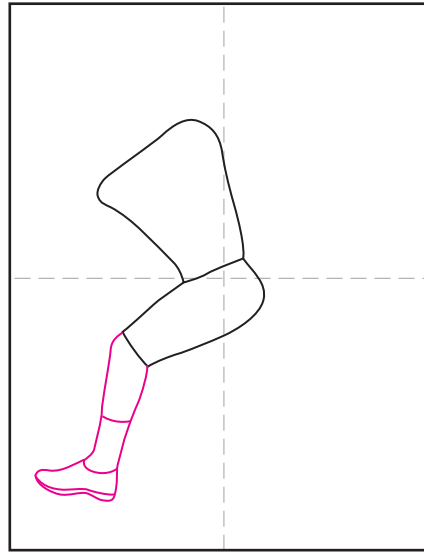

How to Draw a Football Player

1. Start with a torso and top leg shape.

2. Finish the leg with a shoe and sock.

3. Draw the top and bottom of the back leg.

4. Add an extended arm to the torso.

5. Add the other arm holding the football.

6. Draw a helmet with the face showing.

7. Add the helmet mask.

8. Finally, add some detail lines as shown.

9. Trace with a marker and color.

Football Player