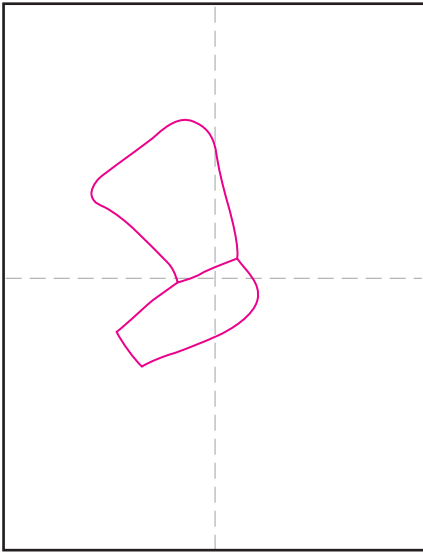

How to Draw a Football Player

1. Start with a torso and top leg shape.

2. Finish the leg with a shoe and sock.

3. Draw the top and bottom of the back leg.

4. Add an extended arm to the torso.

5. Add the other arm holding the football.

6. Draw a helmet with the face showing.

7. Add the helmet mask.

8. Finally, add some detail lines as shown.

9. Trace with a marker and color.

Football Player