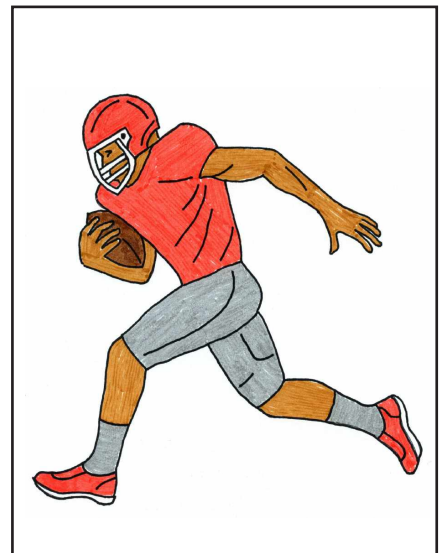

How to Draw a Football Player

1. Start with a torso and top leg shape.

2. Finish the leg with a shoe and sock.

3. Draw the top and bottom of the back leg.

4. Add an extended arm to the torso.

5. Add the other arm holding the football.

6. Draw a helmet with the face showing.

7. Add the helmet mask.

8. Finally, add some detail lines as shown.

9. Trace with a marker and color.

Football Player