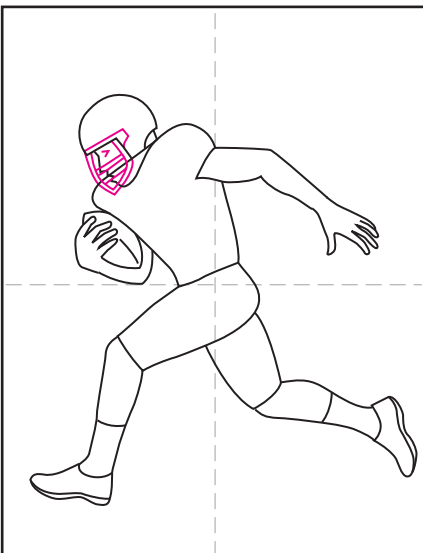

How to Draw a Football Player

1. Start with a torso and top leg shape.

2. Finish the leg with a shoe and sock.

3. Draw the top and bottom of the back leg.

4. Add an extended arm to the torso.

5. Add the other arm holding the football.

6. Draw a helmet with the face showing.

7. Add the helmet mask.

8. Finally, add some detail lines as shown.

9. Trace with a marker and color.

Football Player