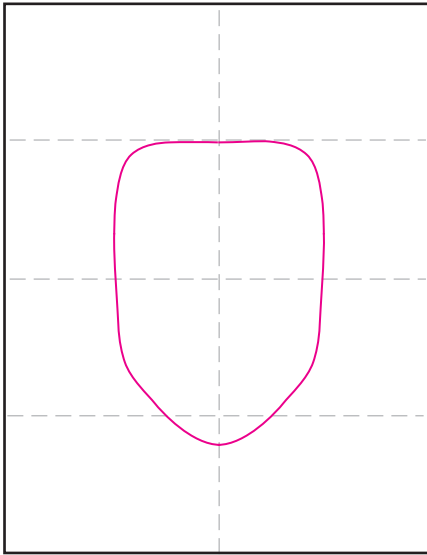

Draw Ruth Bader Ginsberg

1. Draw the basic shape of her head.

2. Add the two ears.

3. Draw her hair with a part, and earrings.

4. Draw the eyes, then nose and mouth.

5. Add the glasses around the eyes.

6. Draw the eye brows and smile lines.

7. Add the collar and shoulder lines.

8. Draw circles on collar, add her name.

9. Trace with a marker and color.

Ruth Bader Ginsburg

RUTH