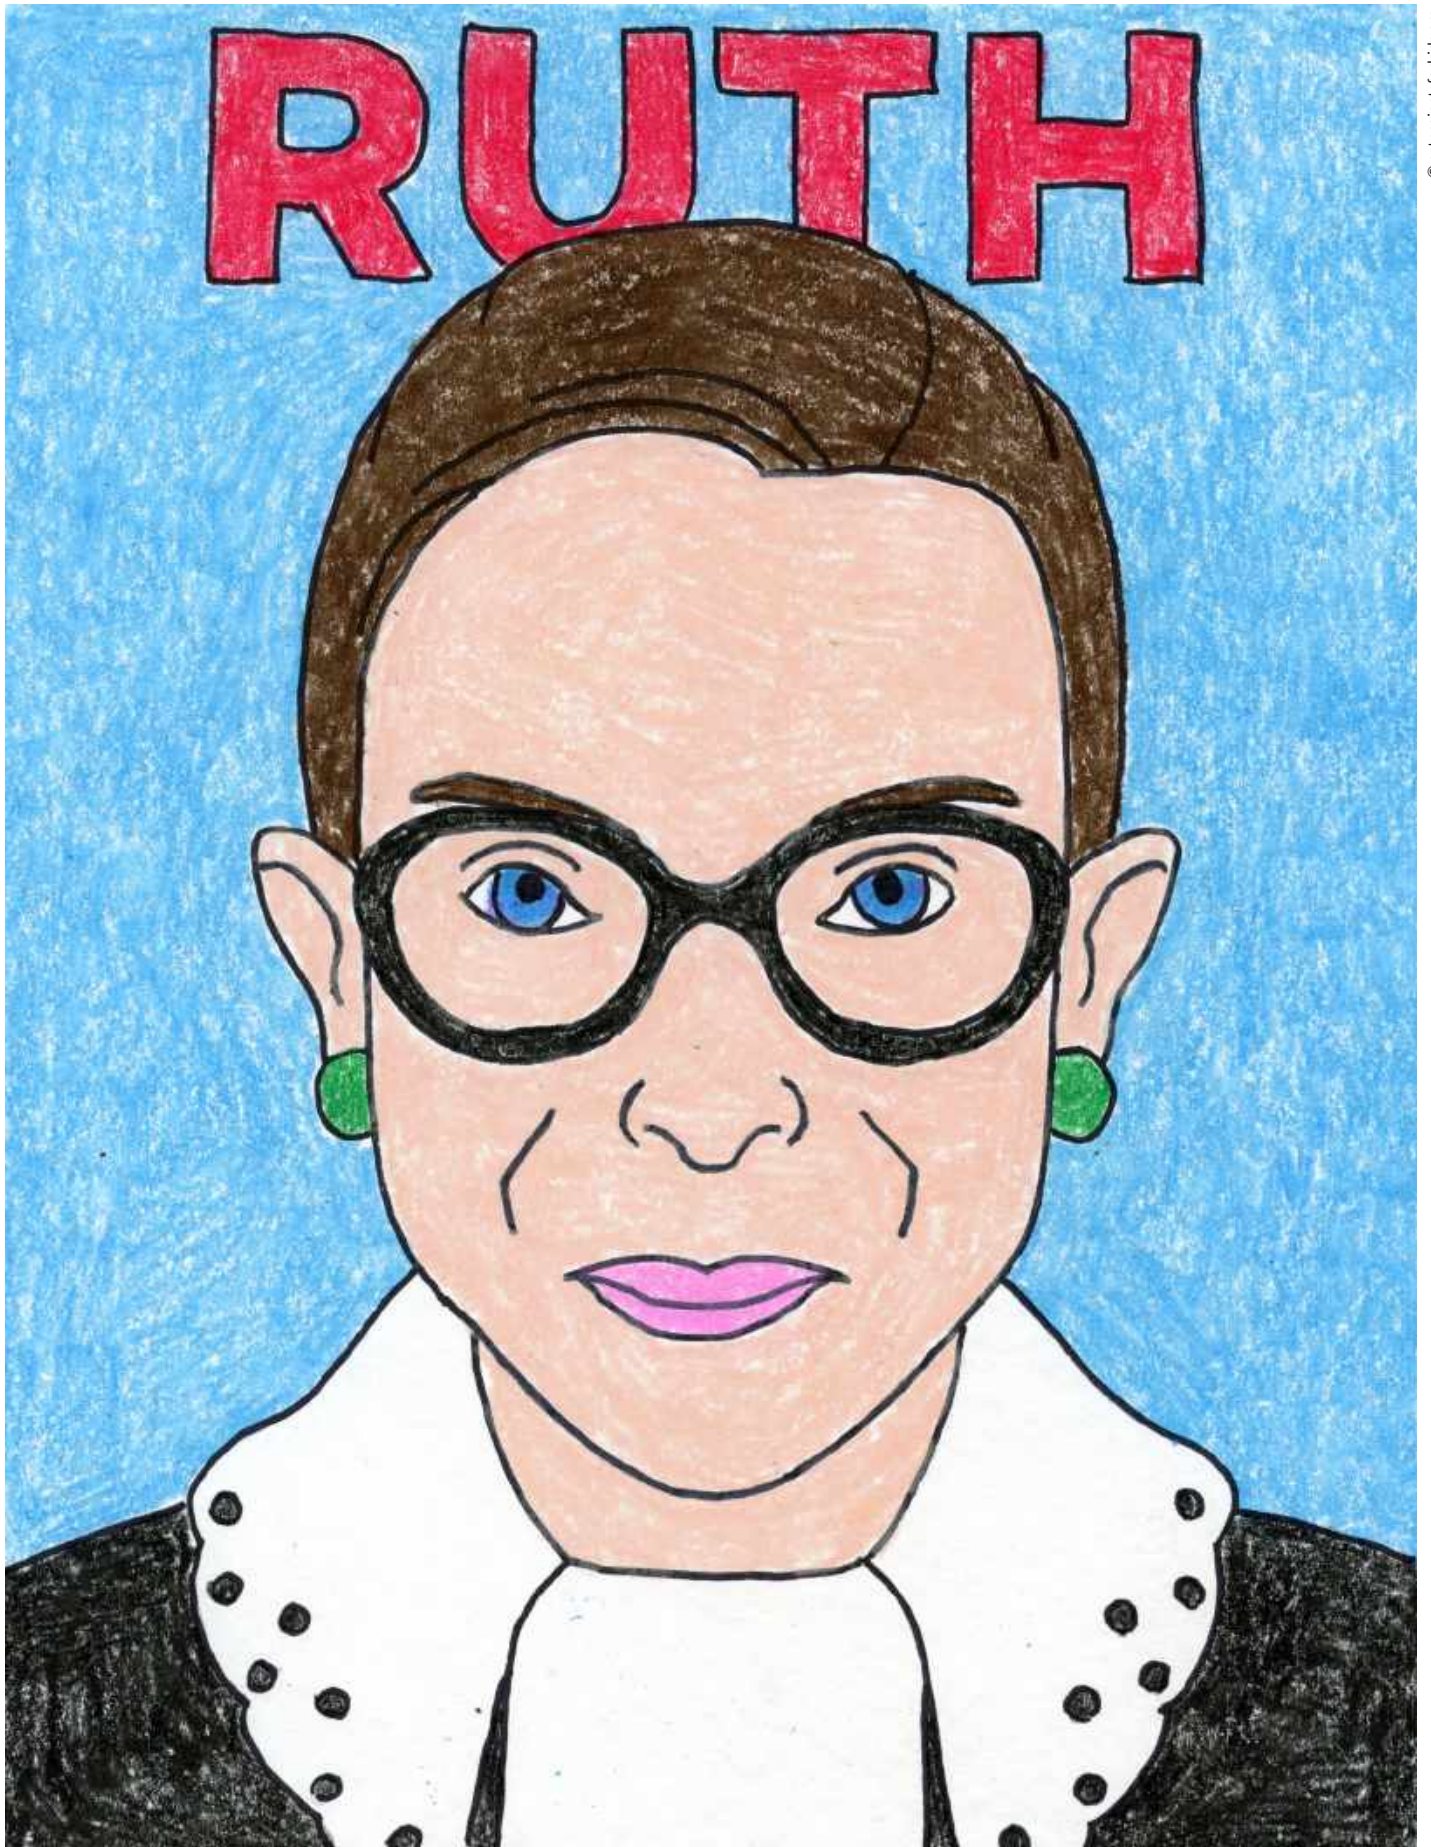

Draw Ruth Bader Ginsberg

1. Draw the basic shape of her head.

2. Add the two ears.

3. Draw her hair with a part, and earrings.

4. Draw the eyes, then nose and mouth.

5. Add the glasses around the eyes.

6. Draw the eye brows and smile lines.

7. Add the collar and shoulder lines.

8. Draw circles on collar, add her name.

9. Trace with a marker and color.

Ruth Bader Ginsburg

RUTH