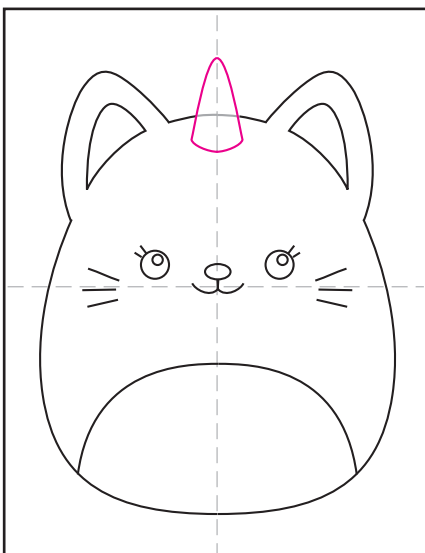

How to Draw a Squishmallow

1. Draw a large oval.

2. Add a curved belly line.

3. Add two matching ears.

4. Erase lines, draw a nose and mouth.

5. Add two eyes and eyelashes.

6. Draw whiskers on the cheeks.

7. Draw a horn and erase the inside.

8. Add about 4 curved lines.

9. Trace with a marker and color.

Squishmallow