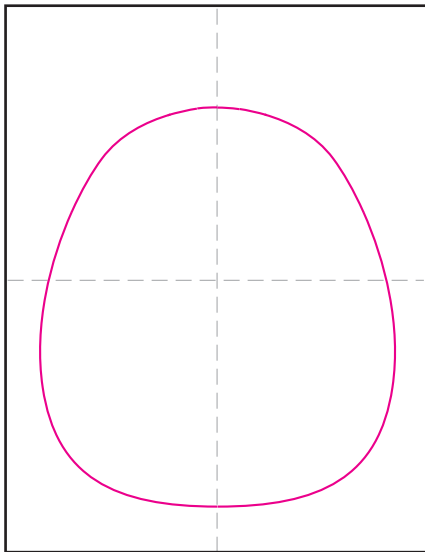

How to Draw a Squishmallow

1. Draw a large oval.

2. Add a curved belly line.

3. Add two matching ears.

4. Erase lines, draw a nose and mouth.

5. Add two eyes and eyelashes.

6. Draw whiskers on the cheeks.

7. Draw a horn and erase the inside.

8. Add about 4 curved lines.

9. Trace with a marker and color.

Squishmallow