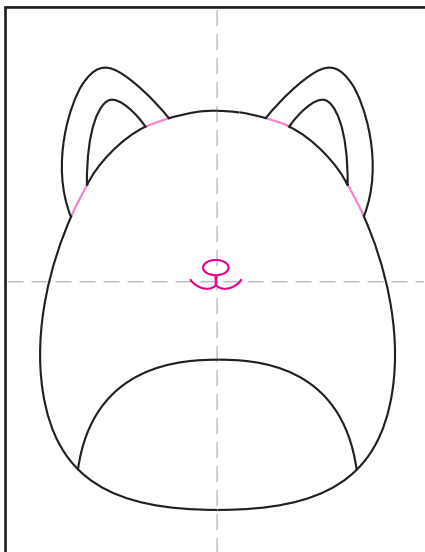

How to Draw a Squishmallow

1. Draw a large oval.

2. Add a curved belly line.

3. Add two matching ears.

4. Erase lines, draw a nose and mouth.

5. Add two eyes and eyelashes.

6. Draw whiskers on the cheeks.

7. Draw a horn and erase the inside.

8. Add about 4 curved lines.

9. Trace with a marker and color.

Squishmallow