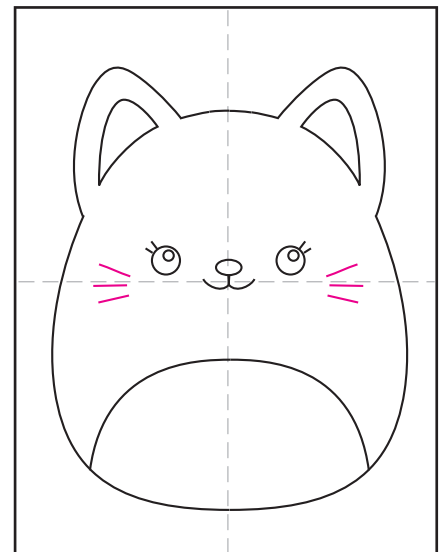

How to Draw a Squishmallow

1. Draw a large oval.

2. Add a curved belly line.

3. Add two matching ears.

4. Erase lines, draw a nose and mouth.

5. Add two eyes and eyelashes.

6. Draw whiskers on the cheeks.

7. Draw a horn and erase the inside.

8. Add about 4 curved lines.

9. Trace with a marker and color.

Squishmallow