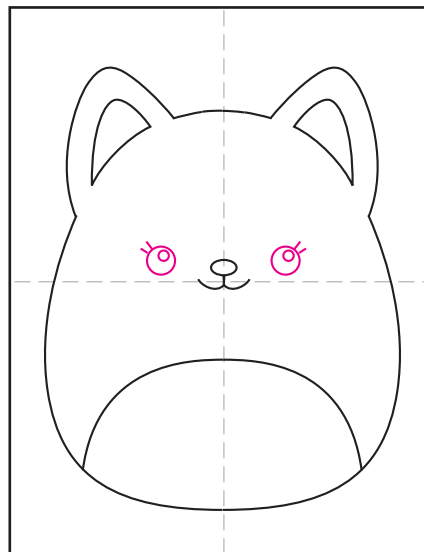

How to Draw a Squishmallow

1. Draw a large oval.

2. Add a curved belly line.

3. Add two matching ears.

4. Erase lines, draw a nose and mouth.

5. Add two eyes and eyelashes.

6. Draw whiskers on the cheeks.

7. Draw a horn and erase the inside.

8. Add about 4 curved lines.

9. Trace with a marker and color.

Squishmallow