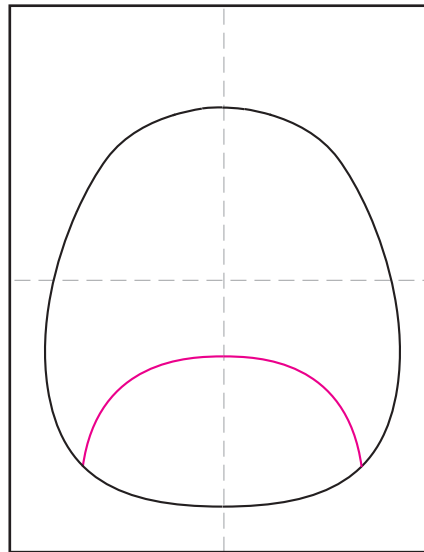

How to Draw a Squishmallow

1. Draw a large oval.

2. Add a curved belly line.

3. Add two matching ears.

4. Erase lines, draw a nose and mouth.

5. Add two eyes and eyelashes.

6. Draw whiskers on the cheeks.

7. Draw a horn and erase the inside.

8. Add about 4 curved lines.

9. Trace with a marker and color.

Squishmallow