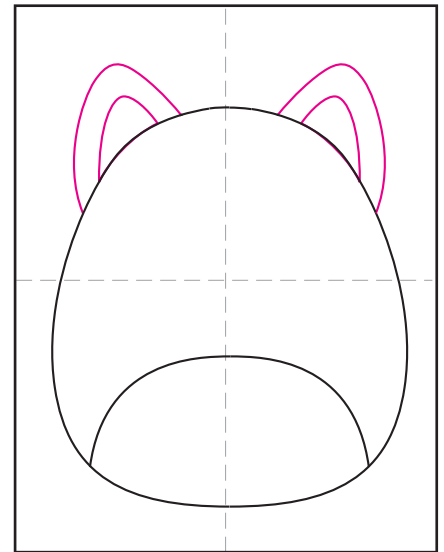

How to Draw a Squishmallow

1. Draw a large oval.

2. Add a curved belly line.

3. Add two matching ears.

4. Erase lines, draw a nose and mouth.

5. Add two eyes and eyelashes.

6. Draw whiskers on the cheeks.

7. Draw a horn and erase the inside.

8. Add about 4 curved lines.

9. Trace with a marker and color.

Squishmallow