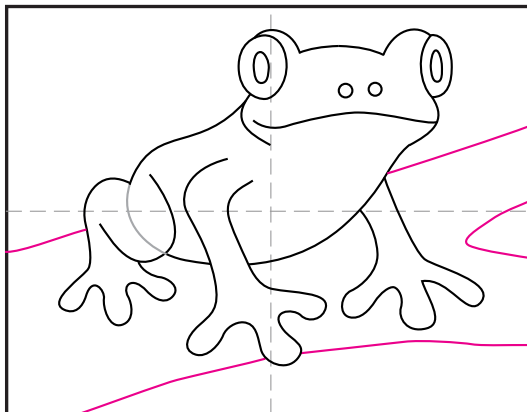

# Draw a Tree Frog

1. Draw an upside down C shape for the head.

2. Add the body as a kind of bean shape below.

3. Draw the long mouth line and nose holes.

4. Add the eye shapes on the side of the head.

5. Erase gray lines and draw one front leg.

6. Erase gray line and draw the other front leg.

7. Draw the back leg.

8. Erase the gray line and draw a branch behind.

9. Trace with a marker and color.