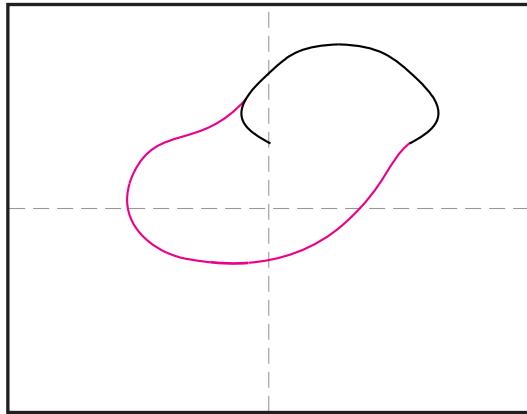

# Draw a Tree Frog

1. Draw an upside down C shape for the head.

2. Add the body as a kind of bean shape below.

3. Draw the long mouth line and nose holes.

4. Add the eye shapes on the side of the head.

5. Erase gray lines and draw one front leg.

6. Erase gray line and draw the other front leg.

7. Draw the back leg.

8. Erase the gray line and draw a branch behind.

9. Trace with a marker and color.