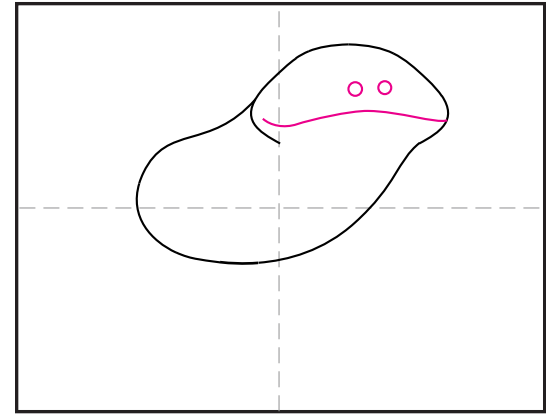

# Draw a Tree Frog

1. Draw an upside down C shape for the head.

2. Add the body as a kind of bean shape below.

3. Draw the long mouth line and nose holes.

4. Add the eye shapes on the side of the head.

5. Erase gray lines and draw one front leg.

6. Erase gray line and draw the other front leg.

7. Draw the back leg.

8. Erase the gray line and draw a branch behind.

9. Trace with a marker and color.