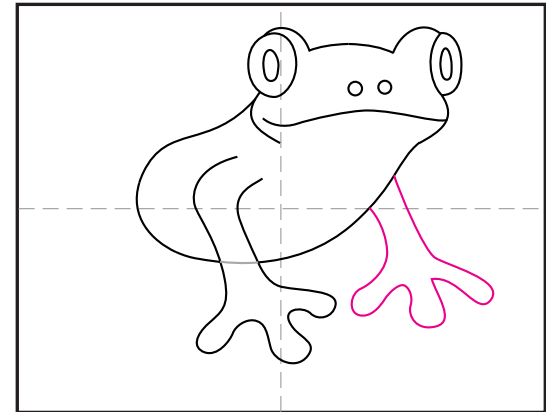

# Draw a Tree Frog

1. Draw an upside down C shape for the head.

2. Add the body as a kind of bean shape below.

3. Draw the long mouth line and nose holes.

4. Add the eye shapes on the side of the head.

5. Erase gray lines and draw one front leg.

6. Erase gray line and draw the other front leg.

7. Draw the back leg.

8. Erase the gray line and draw a branch behind.

9. Trace with a marker and color.