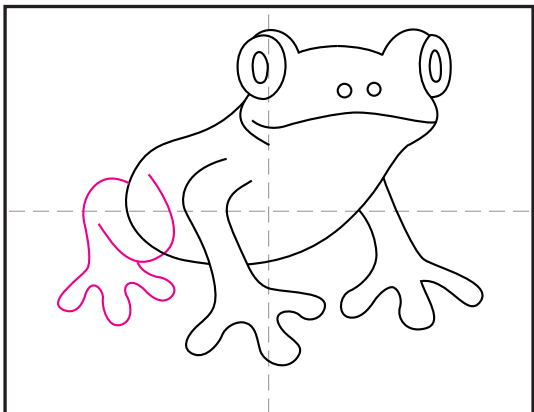

# Draw a Tree Frog

1. Draw an upside down C shape for the head.

2. Add the body as a kind of bean shape below.

3. Draw the long mouth line and nose holes.

4. Add the eye shapes on the side of the head.

5. Erase gray lines and draw one front leg.

6. Erase gray line and draw the other front leg.

7. Draw the back leg.

8. Erase the gray line and draw a branch behind.

9. Trace with a marker and color.