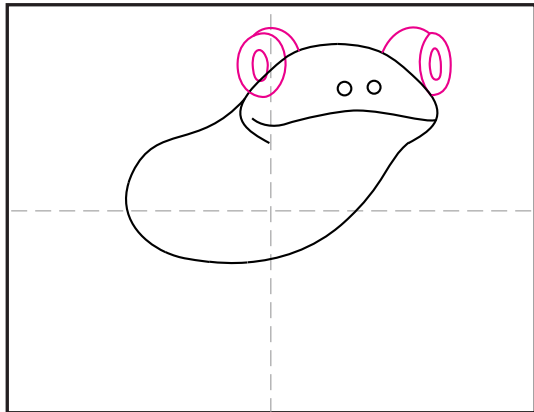

# Draw a Tree Frog

1. Draw an upside down C shape for the head.

2. Add the body as a kind of bean shape below.

3. Draw the long mouth line and nose holes.

4. Add the eye shapes on the side of the head.

5. Erase gray lines and draw one front leg.

6. Erase gray line and draw the other front leg.

7. Draw the back leg.

8. Erase the gray line and draw a branch behind.

9. Trace with a marker and color.