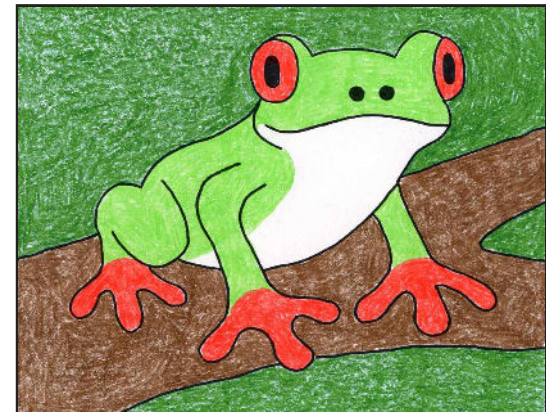

# Draw a Tree Frog

1. Draw an upside down C shape for the head.

2. Add the body as a kind of bean shape below.

3. Draw the long mouth line and nose holes.

4. Add the eye shapes on the side of the head.

5. Erase gray lines and draw one front leg.

6. Erase gray line and draw the other front leg.

7. Draw the back leg.

8. Erase the gray line and draw a branch behind.

9. Trace with a marker and color.