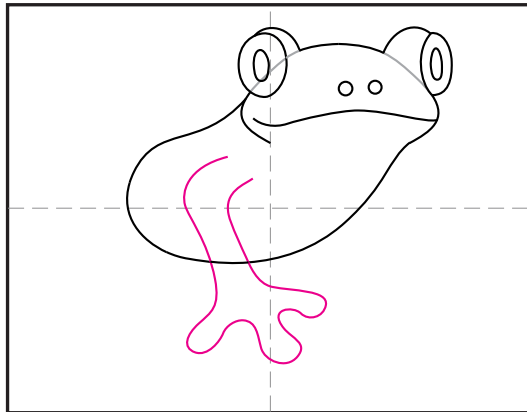

# Draw a Tree Frog

1. Draw an upside down C shape for the head.

2. Add the body as a kind of bean shape below.

3. Draw the long mouth line and nose holes.

4. Add the eye shapes on the side of the head.

5. Erase gray lines and draw one front leg.

6. Erase gray line and draw the other front leg.

7. Draw the back leg.

8. Erase the gray line and draw a branch behind.

9. Trace with a marker and color.