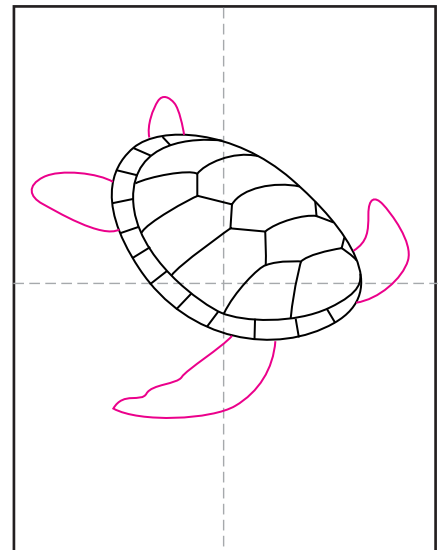

Draw a Sea Turtle

1. Scan to see YouTube video.

2. Draw an oval, add a C shape for the rim.

3. Draw the long hexagons on top.

4. Add the lines extending from each.

5. Draw short lines around the rim.

6. Add the flipper legs.

7. Draw the head angled below.

8. Add lots of seaweed and water line.

9. Trace with a marker and color.

Sea Turtle