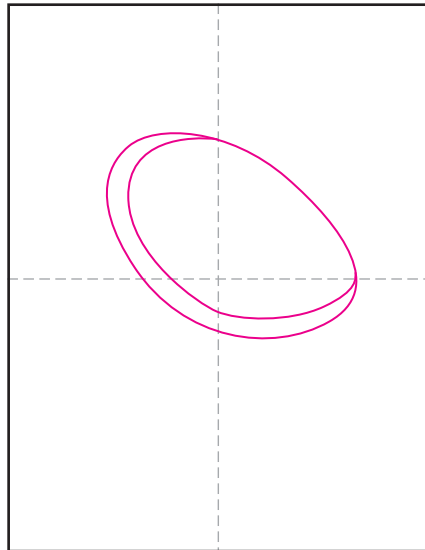

Draw a Sea Turtle

1. Scan to see YouTube video.

2. Draw an oval, add a C shape for the rim.

3. Draw the long hexagons on top.

4. Add the lines extending from each.

5. Draw short lines around the rim.

6. Add the flipper legs.

7. Draw the head angled below.

8. Add lots of seaweed and water line.

9. Trace with a marker and color.

Sea Turtle