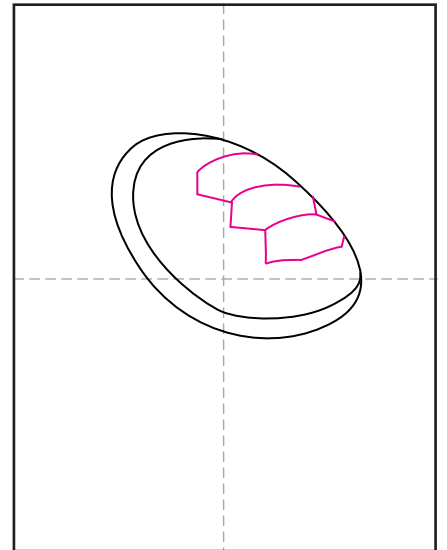

Draw a Sea Turtle

1. Scan to see YouTube video.

2. Draw an oval, add a C shape for the rim.

3. Draw the long hexagons on top.

4. Add the lines extending from each.

5. Draw short lines around the rim.

6. Add the flipper legs.

7. Draw the head angled below.

8. Add lots of seaweed and water line.

9. Trace with a marker and color.

Sea Turtle