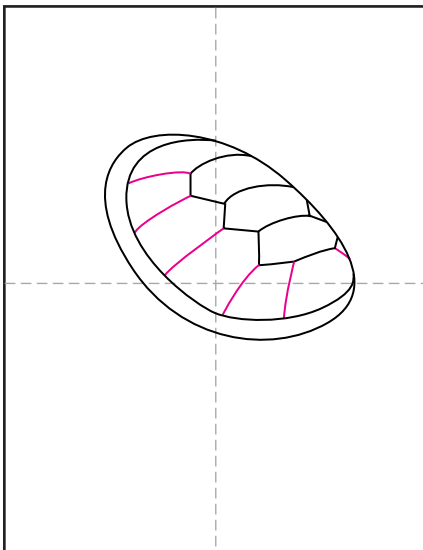

Draw a Sea Turtle

1. Scan to see YouTube video.

2. Draw an oval, add a C shape for the rim.

3. Draw the long hexagons on top.

4. Add the lines extending from each.

5. Draw short lines around the rim.

6. Add the flipper legs.

7. Draw the head angled below.

8. Add lots of seaweed and water line.

9. Trace with a marker and color.

Sea Turtle