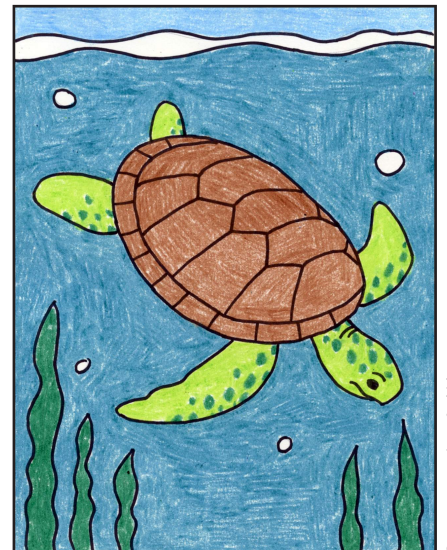

Draw a Sea Turtle

1. Scan to see YouTube video.

2. Draw an oval, add a C shape for the rim.

3. Draw the long hexagons on top.

4. Add the lines extending from each.

5. Draw short lines around the rim.

6. Add the flipper legs.

7. Draw the head angled below.

8. Add lots of seaweed and water line.

9. Trace with a marker and color.

Sea Turtle