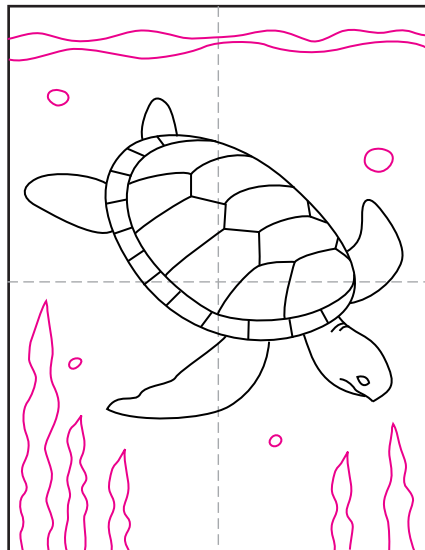

Draw a Sea Turtle

1. Scan to see YouTube video.

2. Draw an oval, add a C shape for the rim.

3. Draw the long hexagons on top.

4. Add the lines extending from each.

5. Draw short lines around the rim.

6. Add the flipper legs.

7. Draw the head angled below.

8. Add lots of seaweed and water line.

9. Trace with a marker and color.

Sea Turtle