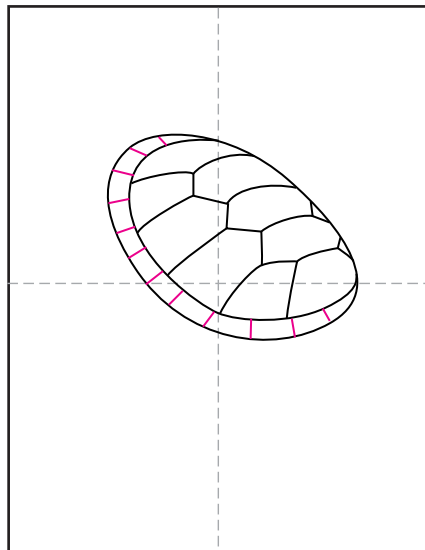

Draw a Sea Turtle

1. Scan to see YouTube video.

2. Draw an oval, add a C shape for the rim.

3. Draw the long hexagons on top.

4. Add the lines extending from each.

5. Draw short lines around the rim.

6. Add the flipper legs.

7. Draw the head angled below.

8. Add lots of seaweed and water line.

9. Trace with a marker and color.

Sea Turtle