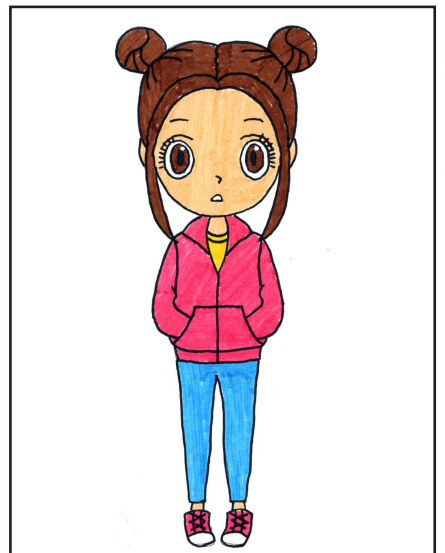

Draw an Anime Girl

1. Draw the face and hair shape on top. Notice the head is extra large.

2. Add the side hair strands and the two buns on top.

3. Add details to the hair and draw the eyes with three ovals for each.

4. Add eye details, ears, nose and mouth.

5. Start the jacket.

6. Add the sleeves and shirt lines.

7. Erase the gray lines. Draw the pants.

8. Add the two tennis shoes.

9. Trace with a marker and color.

Anime Girl