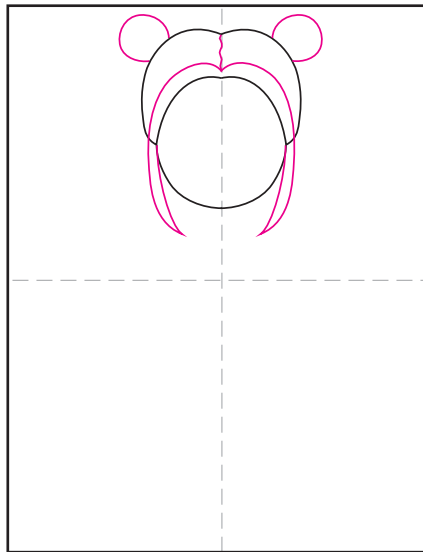

Draw an Anime Girl

1. Draw the face and hair shape on top. Notice the head is extra large.

2. Add the side hair strands and the two buns on top.

3. Add details to the hair and draw the eyes with three ovals for each.

4. Add eye details, ears, nose and mouth.

5. Start the jacket.

6. Add the sleeves and shirt lines.

7. Erase the gray lines. Draw the pants.

8. Add the two tennis shoes.

9. Trace with a marker and color.

Anime Girl