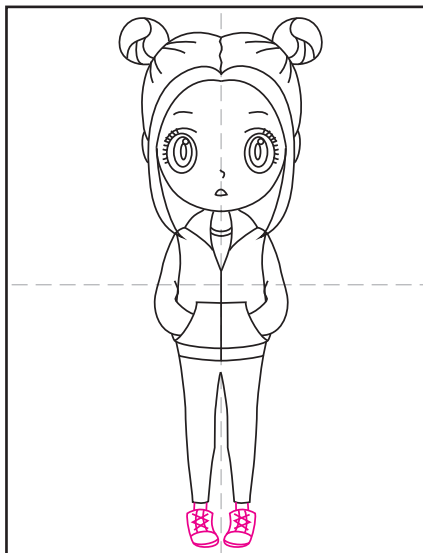

Draw an Anime Girl

1. Draw the face and hair shape on top. Notice the head is extra large.

2. Add the side hair strands and the two buns on top.

3. Add details to the hair and draw the eyes with three ovals for each.

4. Add eye details, ears, nose and mouth.

5. Start the jacket.

6. Add the sleeves and shirt lines.

7. Erase the gray lines. Draw the pants.

8. Add the two tennis shoes.

9. Trace with a marker and color.

Anime Girl