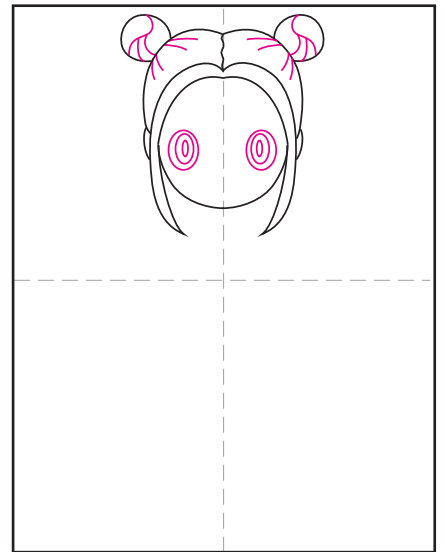

Draw an Anime Girl

1. Draw the face and hair shape on top. Notice the head is extra large.

2. Add the side hair strands and the two buns on top.

3. Add details to the hair and draw the eyes with three ovals for each.

4. Add eye details, ears, nose and mouth.

5. Start the jacket.

6. Add the sleeves and shirt lines.

7. Erase the gray lines. Draw the pants.

8. Add the two tennis shoes.

9. Trace with a marker and color.

Anime Girl