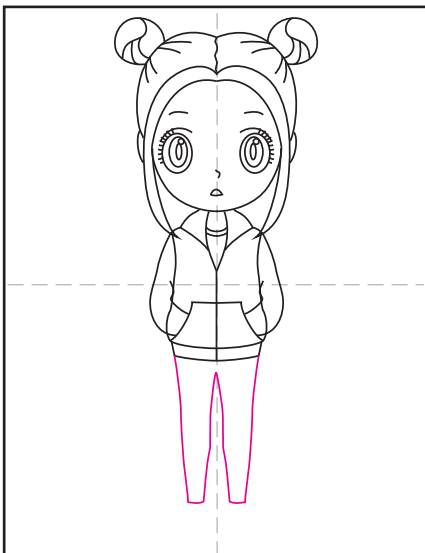

Draw an Anime Girl

1. Draw the face and hair shape on top. Notice the head is extra large.

2. Add the side hair strands and the two buns on top.

3. Add details to the hair and draw the eyes with three ovals for each.

4. Add eye details, ears, nose and mouth.

5. Start the jacket.

6. Add the sleeves and shirt lines.

7. Erase the gray lines. Draw the pants.

8. Add the two tennis shoes.

9. Trace with a marker and color.

Anime Girl