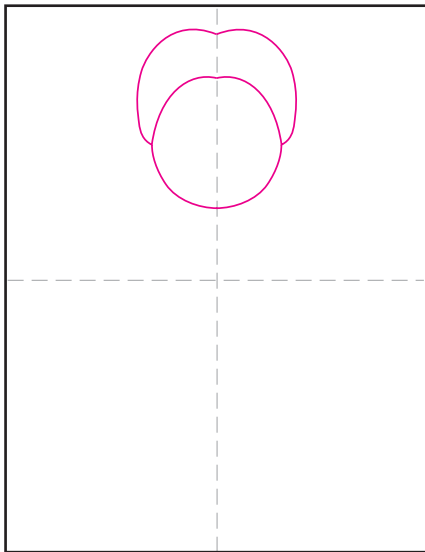

Draw an Anime Girl

1. Draw the face and hair shape on top. Notice the head is extra large.

2. Add the side hair strands and the two buns on top.

3. Add details to the hair and draw the eyes with three ovals for each.

4. Add eye details, ears, nose and mouth.

5. Start the jacket.

6. Add the sleeves and shirt lines.

7. Erase the gray lines. Draw the pants.

8. Add the two tennis shoes.

9. Trace with a marker and color.

Anime Girl