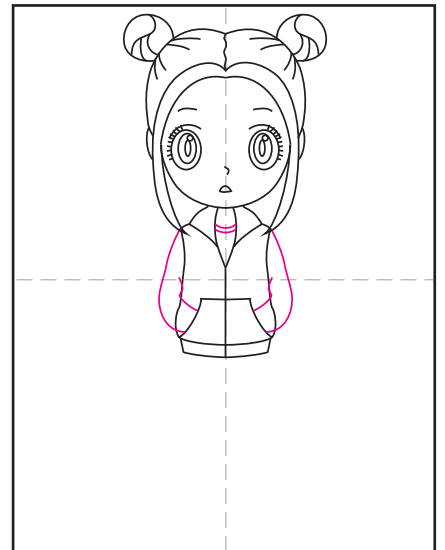

Draw an Anime Girl

1. Draw the face and hair shape on top. Notice the head is extra large.

2. Add the side hair strands and the two buns on top.

3. Add details to the hair and draw the eyes with three ovals for each.

4. Add eye details, ears, nose and mouth.

5. Start the jacket.

6. Add the sleeves and shirt lines.

7. Erase the gray lines. Draw the pants.

8. Add the two tennis shoes.

9. Trace with a marker and color.

Anime Girl