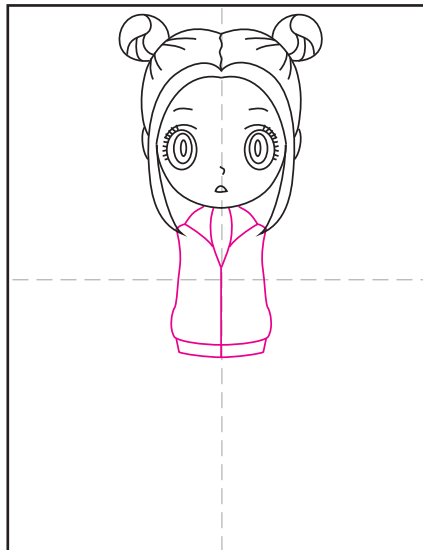

Draw an Anime Girl

1. Draw the face and hair shape on top. Notice the head is extra large.

2. Add the side hair strands and the two buns on top.

3. Add details to the hair and draw the eyes with three ovals for each.

4. Add eye details, ears, nose and mouth.

5. Start the jacket.

6. Add the sleeves and shirt lines.

7. Erase the gray lines. Draw the pants.

8. Add the two tennis shoes.

9. Trace with a marker and color.

Anime Girl