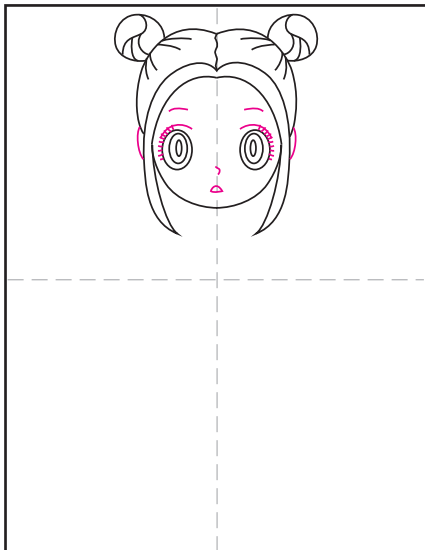

Draw an Anime Girl

1. Draw the face and hair shape on top. Notice the head is extra large.

2. Add the side hair strands and the two buns on top.

3. Add details to the hair and draw the eyes with three ovals for each.

4. Add eye details, ears, nose and mouth.

5. Start the jacket.

6. Add the sleeves and shirt lines.

7. Erase the gray lines. Draw the pants.

8. Add the two tennis shoes.

9. Trace with a marker and color.

Anime Girl