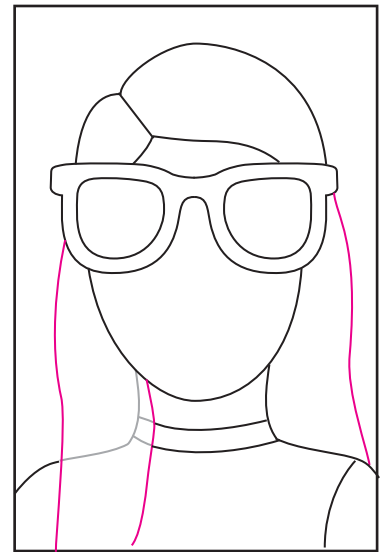

Sunglasses Self Portrait

Sunglasses Tutorial

1. Trace the glasses template.

2. Draw the bottom of the face.

3. Add the top with hair.

4. Draw the neck and shoulders.

5. Add some kind of neckline

6. If longer hair is needed, add now.

7. Add a nose and mouth.

8. Draw something inside the glasses.

9. Trace with a marker and color.

Art Journal Sunglasses Template