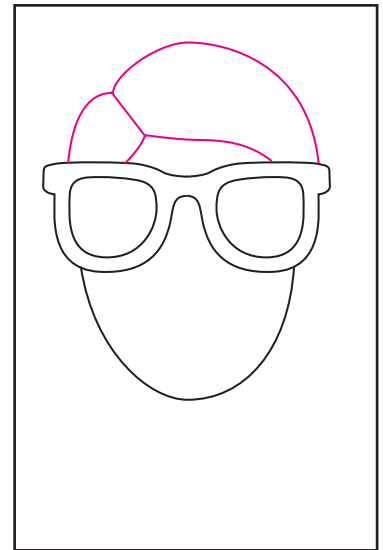

Sunglasses Self Portrait

Sunglasses Tutorial

1. Trace the glasses template.

2. Draw the bottom of the face.

3. Add the top with hair.

4. Draw the neck and shoulders.

5. Add some kind of neckline

6. If longer hair is needed, add now.

7. Add a nose and mouth.

8. Draw something inside the glasses.

9. Trace with a marker and color.

Art Journal Sunglasses Template