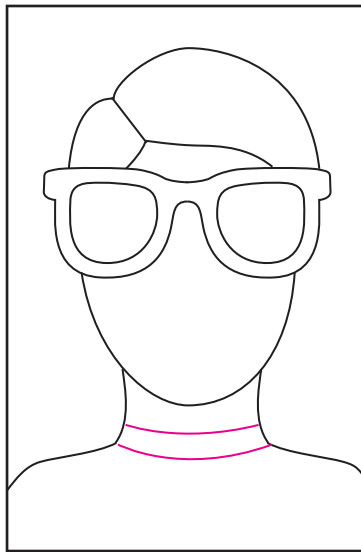

Sunglasses Self Portrait

Sunglasses Tutorial

1. Trace the glasses template.

2. Draw the bottom of the face.

3. Add the top with hair.

4. Draw the neck and shoulders.

5. Add some kind of neckline

6. If longer hair is needed, add now.

7. Add a nose and mouth.

8. Draw something inside the glasses.

9. Trace with a marker and color.

Art Journal Sunglasses Template