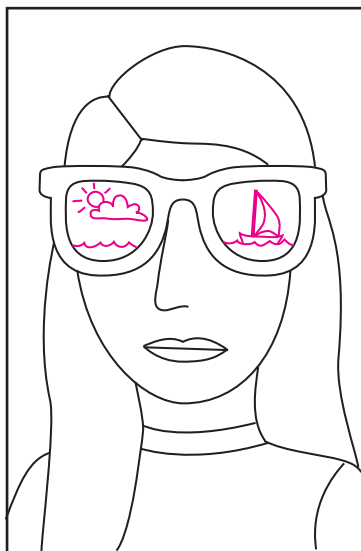

Sunglasses Self Portrait

Sunglasses Tutorial

1. Trace the glasses template.

2. Draw the bottom of the face.

3. Add the top with hair.

4. Draw the neck and shoulders.

5. Add some kind of neckline

6. If longer hair is needed, add now.

7. Add a nose and mouth.

8. Draw something inside the glasses.

9. Trace with a marker and color.

Art Journal Sunglasses Template