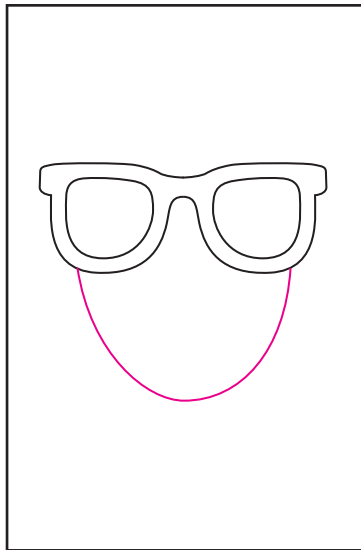

Sunglasses Self Portrait

Sunglasses Tutorial

1. Trace the glasses template.

2. Draw the bottom of the face.

3. Add the top with hair.

4. Draw the neck and shoulders.

5. Add some kind of neckline

6. If longer hair is needed, add now.

7. Add a nose and mouth.

8. Draw something inside the glasses.

9. Trace with a marker and color.

Art Journal Sunglasses Template