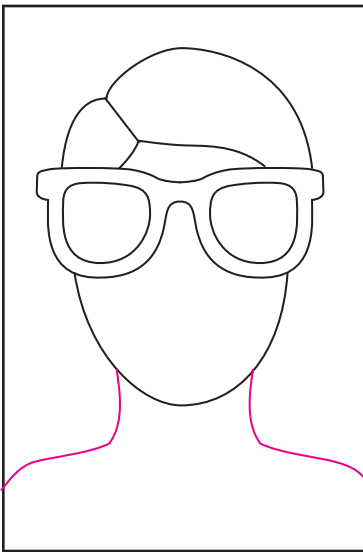

Sunglasses Self Portrait

Sunglasses Tutorial

1. Trace the glasses template.

2. Draw the bottom of the face.

3. Add the top with hair.

4. Draw the neck and shoulders.

5. Add some kind of neckline

6. If longer hair is needed, add now.

7. Add a nose and mouth.

8. Draw something inside the glasses.

9. Trace with a marker and color.

Art Journal Sunglasses Template