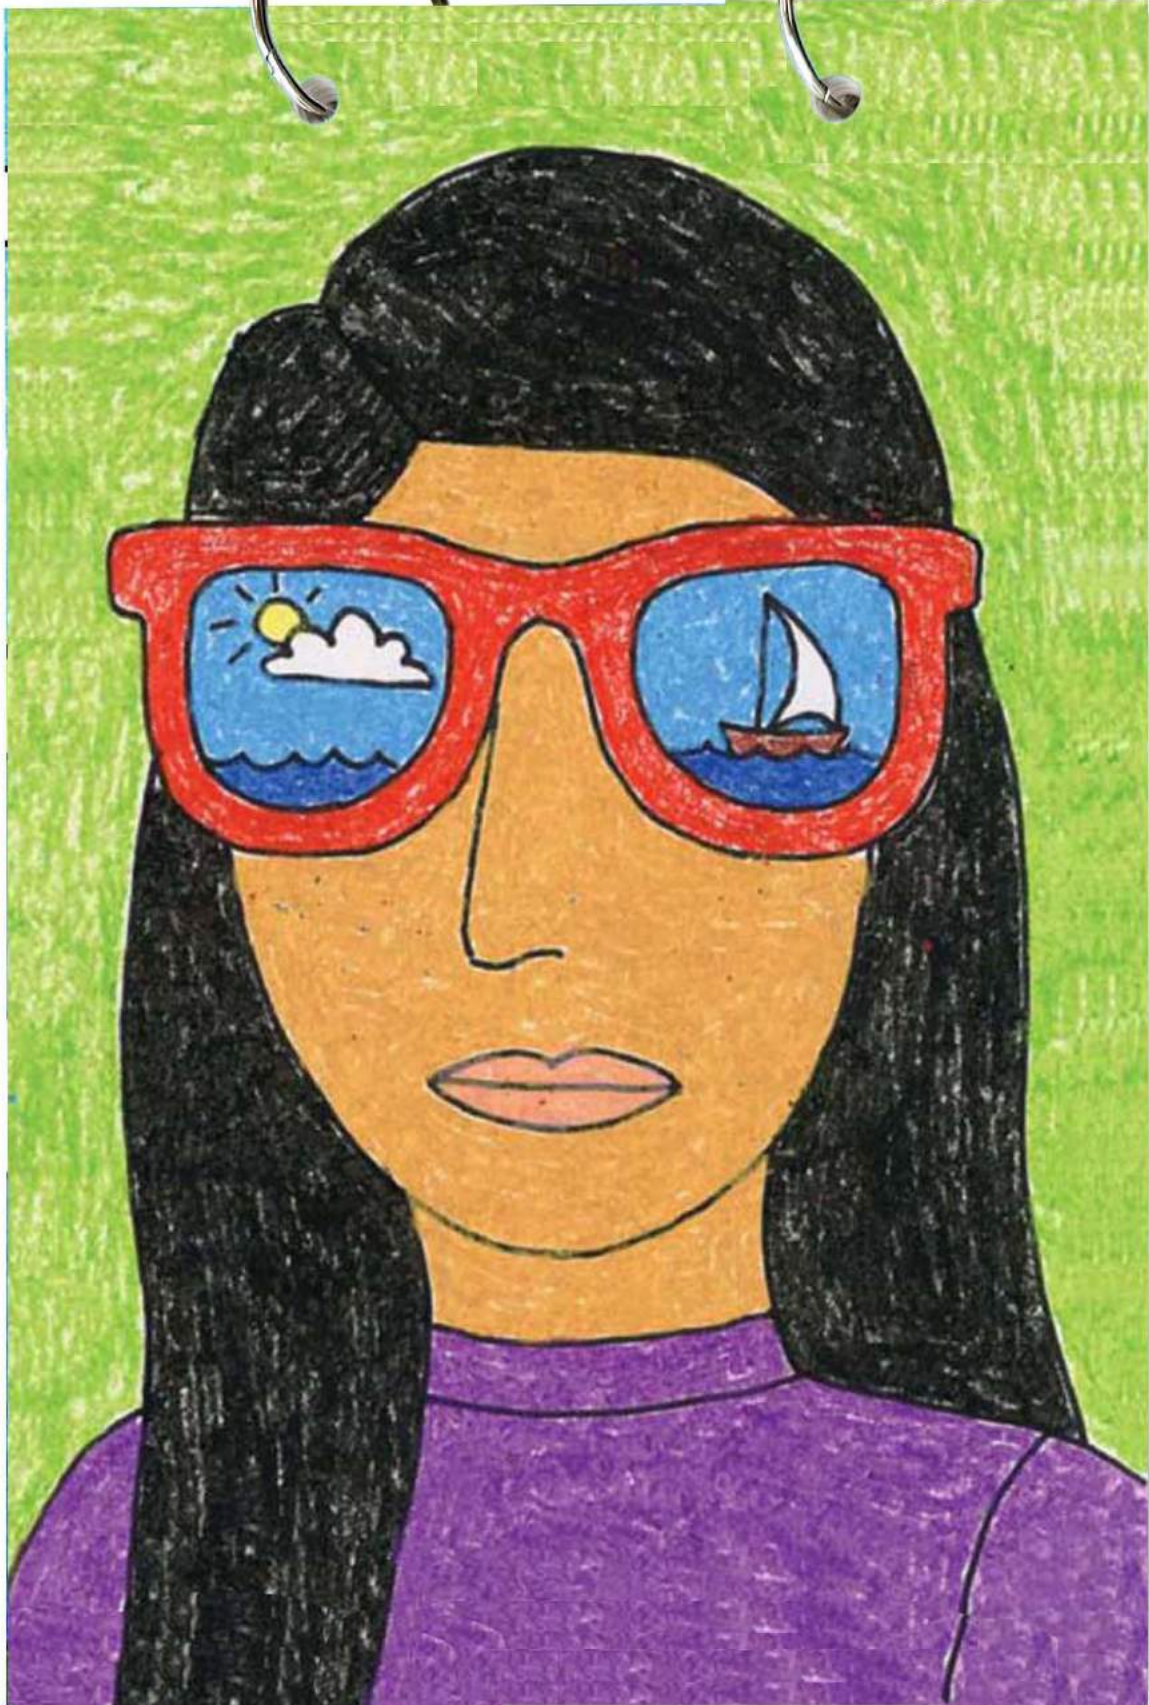

Sunglasses Self Portrait

Sunglasses Tutorial

1. Trace the glasses template.

2. Draw the bottom of the face.

3. Add the top with hair.

4. Draw the neck and shoulders.

5. Add some kind of neckline

6. If longer hair is needed, add now.