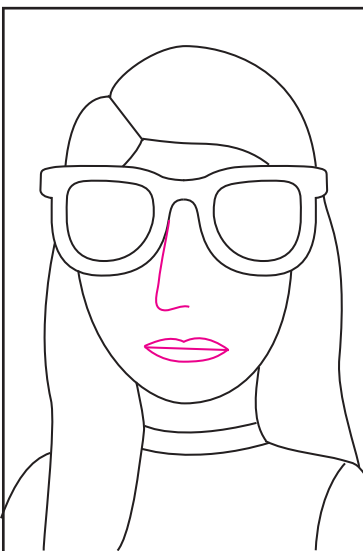

Sunglasses Self Portrait

Sunglasses Tutorial

1. Trace the glasses template.

2. Draw the bottom of the face.

3. Add the top with hair.

4. Draw the neck and shoulders.

5. Add some kind of neckline

6. If longer hair is needed, add now.

7. Add a nose and mouth.

8. Draw something inside the glasses.

9. Trace with a marker and color.

Art Journal Sunglasses Template