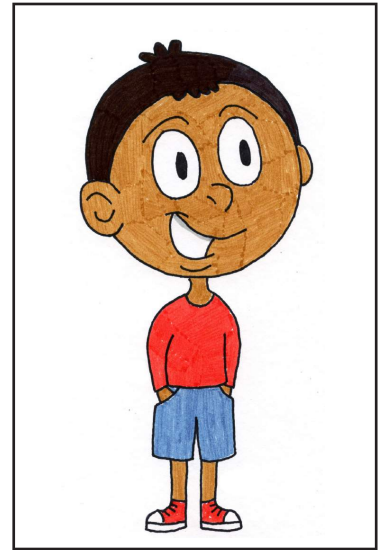

Cartoon Self Portrait

Cartoon Self Portrait Tutorial

1. Draw a large circle. Add eyes.

2. Draw brows and a nose.

3. Add a cartoon mouth.

4. Draw two ears, erase line.

5. Add hair. Erase head line.

6. Draw a shirt.

7. Add shorts and legs.

8. Trace with marker and color.

9. Short hair and glasses

10. Wavy hair and long pants

11. Curly hair and dress

12. Long hair and top with skirt