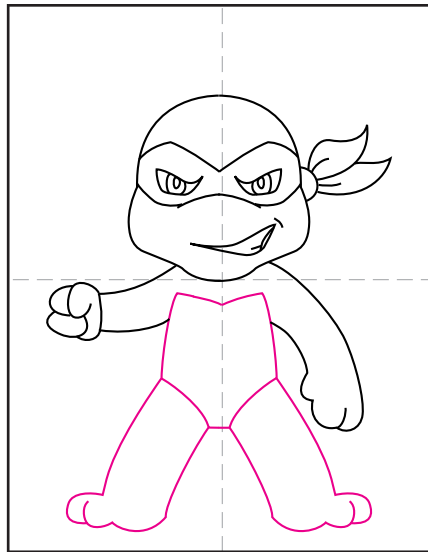

# Draw a Ninja Turtle

1. Draw the large head centered in the middle of the paper.

2. Add the eye mask shape as shown.

3. Draw the eyes, mouth and mask ties.

4. Draw two thick arms and hands.

5. Add the shell and two thick legs.

6. Draw the shoulder strap and belt.

7. Add the arm and leg bands.

8. Finish with a stick in one hand.

9. Trace with a marker and color away.