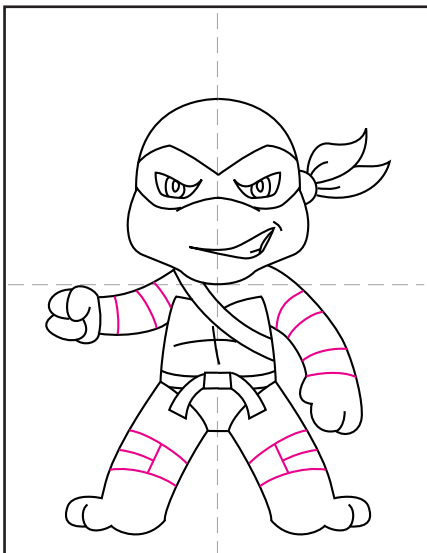

# Draw a Ninja Turtle

1. Draw the large head centered in the middle of the paper.

2. Add the eye mask shape as shown.

3. Draw the eyes, mouth and mask ties.

4. Draw two thick arms and hands.

5. Add the shell and two thick legs.

6. Draw the shoulder strap and belt.

7. Add the arm and leg bands.

8. Finish with a stick in one hand.

9. Trace with a marker and color away.