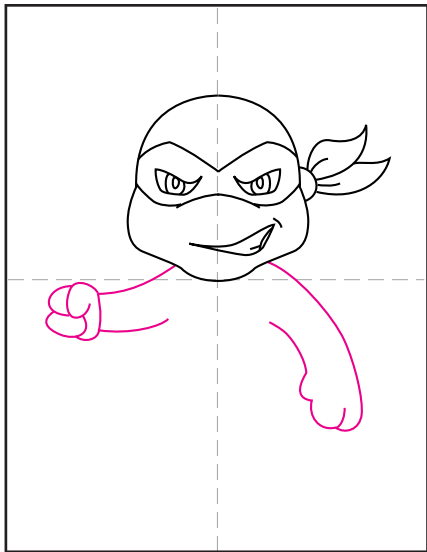

# Draw a Ninja Turtle

1. Draw the large head centered in the middle of the paper.

2. Add the eye mask shape as shown.

3. Draw the eyes, mouth and mask ties.

4. Draw two thick arms and hands.

5. Add the shell and two thick legs.

6. Draw the shoulder strap and belt.

7. Add the arm and leg bands.

8. Finish with a stick in one hand.

9. Trace with a marker and color away.