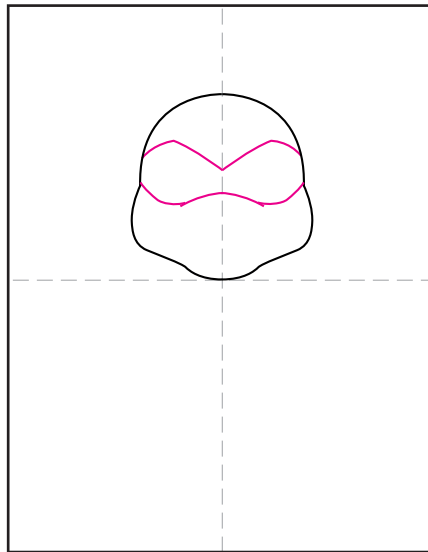

# Draw a Ninja Turtle

1. Draw the large head centered in the middle of the paper.

2. Add the eye mask shape as shown.

3. Draw the eyes, mouth and mask ties.

4. Draw two thick arms and hands.

5. Add the shell and two thick legs.

6. Draw the shoulder strap and belt.

7. Add the arm and leg bands.

8. Finish with a stick in one hand.

9. Trace with a marker and color away.