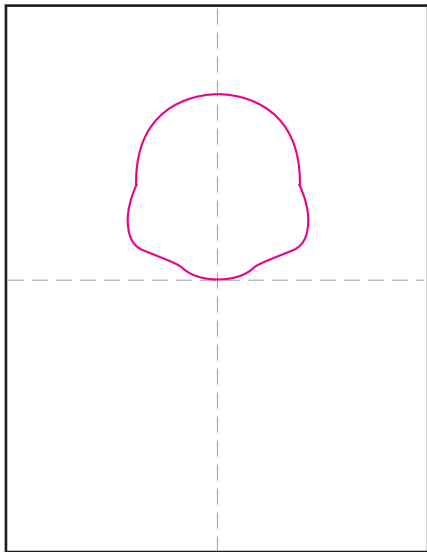

# Draw a Ninja Turtle

1. Draw the large head centered in the middle of the paper.

2. Add the eye mask shape as shown.

3. Draw the eyes, mouth and mask ties.

4. Draw two thick arms and hands.

5. Add the shell and two thick legs.

6. Draw the shoulder strap and belt.

7. Add the arm and leg bands.

8. Finish with a stick in one hand.

9. Trace with a marker and color away.