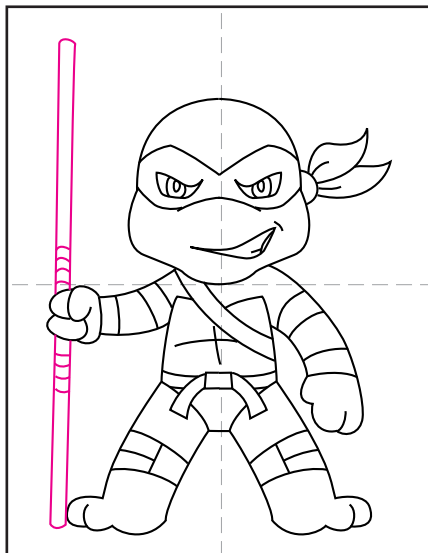

# Draw a Ninja Turtle

1. Draw the large head centered in the middle of the paper.

2. Add the eye mask shape as shown.

3. Draw the eyes, mouth and mask ties.

4. Draw two thick arms and hands.

5. Add the shell and two thick legs.

6. Draw the shoulder strap and belt.

7. Add the arm and leg bands.

8. Finish with a stick in one hand.

9. Trace with a marker and color away.