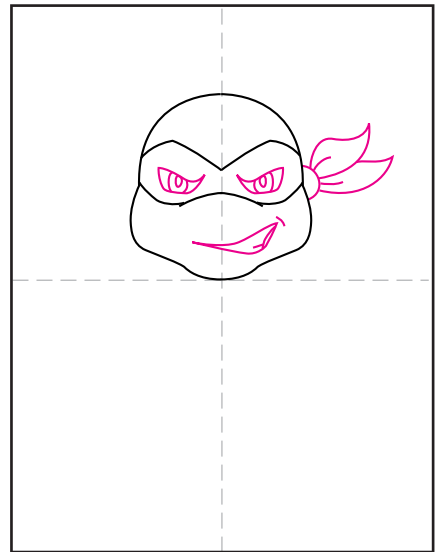

# Draw a Ninja Turtle

1. Draw the large head centered in the middle of the paper.

2. Add the eye mask shape as shown.

3. Draw the eyes, mouth and mask ties.

4. Draw two thick arms and hands.

5. Add the shell and two thick legs.

6. Draw the shoulder strap and belt.

7. Add the arm and leg bands.

8. Finish with a stick in one hand.

9. Trace with a marker and color away.