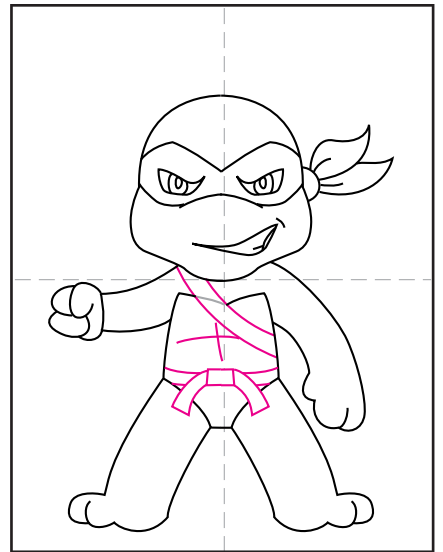

# Draw a Ninja Turtle

1. Draw the large head centered in the middle of the paper.

2. Add the eye mask shape as shown.

3. Draw the eyes, mouth and mask ties.

4. Draw two thick arms and hands.

5. Add the shell and two thick legs.

6. Draw the shoulder strap and belt.

7. Add the arm and leg bands.

8. Finish with a stick in one hand.

9. Trace with a marker and color away.