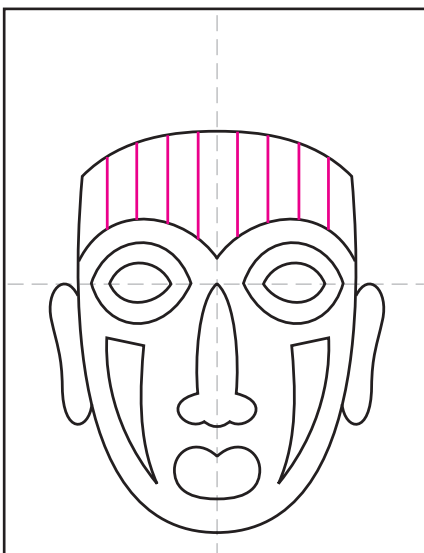

Draw an Tribal Mask

1. Start with a simple U shape.

2. Draw two eye shapes on the line.

3. Add a brow line above the eyes.

4. Draw a nose and mouth.

5. Add two cheek shapes.

6. Draw two ears.

7. Add stripes on the forehead.

8. Finish with hair shapes on top.

9. Trace with a marker and color.

Tribal Mask