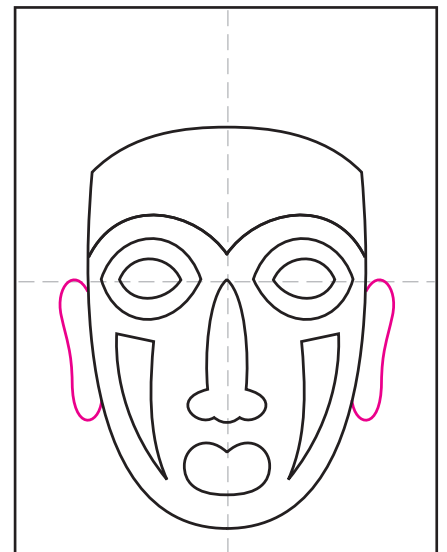

Draw an Tribal Mask

1. Start with a simple U shape.

2. Draw two eye shapes on the line.

3. Add a brow line above the eyes.

4. Draw a nose and mouth.

5. Add two cheek shapes.

6. Draw two ears.

7. Add stripes on the forehead.

8. Finish with hair shapes on top.

9. Trace with a marker and color.

Tribal Mask