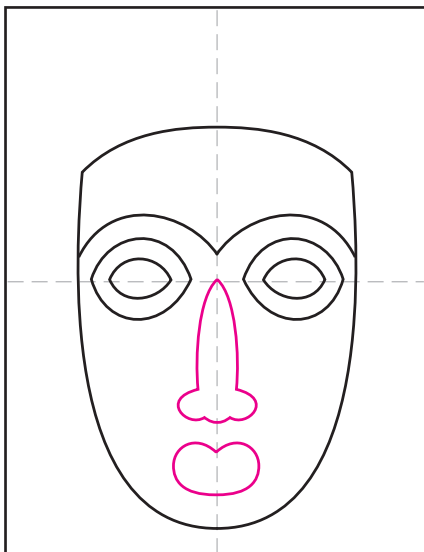

Draw an Tribal Mask

1. Start with a simple U shape.

2. Draw two eye shapes on the line.

3. Add a brow line above the eyes.

4. Draw a nose and mouth.

5. Add two cheek shapes.

6. Draw two ears.

7. Add stripes on the forehead.

8. Finish with hair shapes on top.

9. Trace with a marker and color.

Tribal Mask