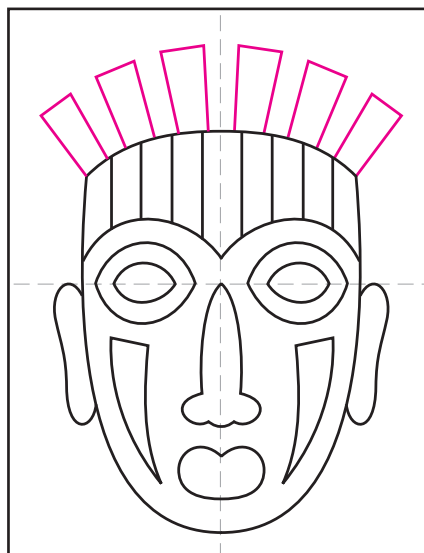

Draw an Tribal Mask

1. Start with a simple U shape.

2. Draw two eye shapes on the line.

3. Add a brow line above the eyes.

4. Draw a nose and mouth.

5. Add two cheek shapes.

6. Draw two ears.

7. Add stripes on the forehead.

8. Finish with hair shapes on top.

9. Trace with a marker and color.

Tribal Mask