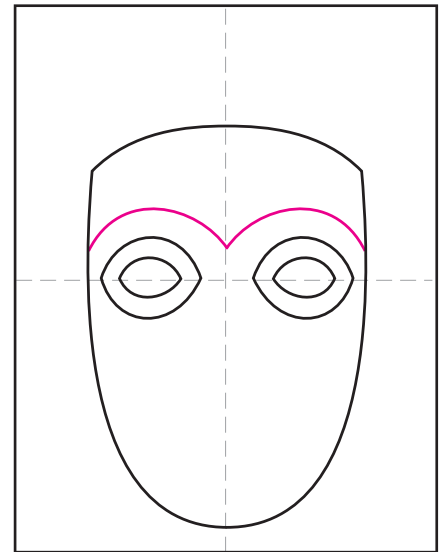

Draw an Tribal Mask

1. Start with a simple U shape.

2. Draw two eye shapes on the line.

3. Add a brow line above the eyes.

4. Draw a nose and mouth.

5. Add two cheek shapes.

6. Draw two ears.

7. Add stripes on the forehead.

8. Finish with hair shapes on top.

9. Trace with a marker and color.

Tribal Mask