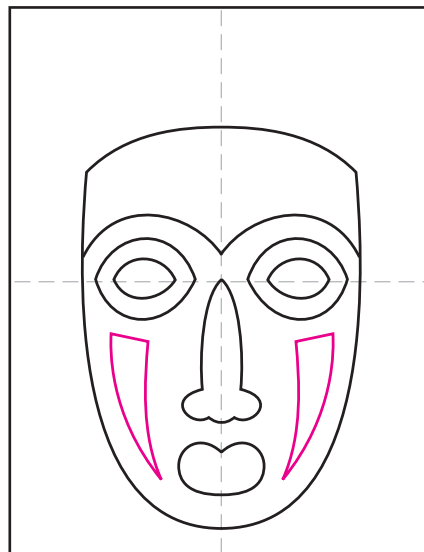

Draw an Tribal Mask

1. Start with a simple U shape.

2. Draw two eye shapes on the line.

3. Add a brow line above the eyes.

4. Draw a nose and mouth.

5. Add two cheek shapes.

6. Draw two ears.

7. Add stripes on the forehead.

8. Finish with hair shapes on top.

9. Trace with a marker and color.

Tribal Mask