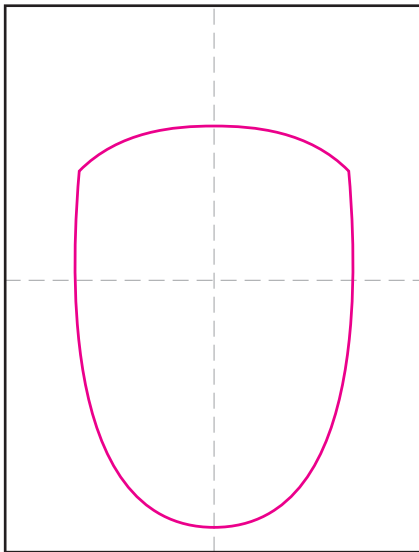

Draw an Tribal Mask

1. Start with a simple U shape.

2. Draw two eye shapes on the line.

3. Add a brow line above the eyes.

4. Draw a nose and mouth.

5. Add two cheek shapes.

6. Draw two ears.

7. Add stripes on the forehead.

8. Finish with hair shapes on top.

9. Trace with a marker and color.

Tribal Mask