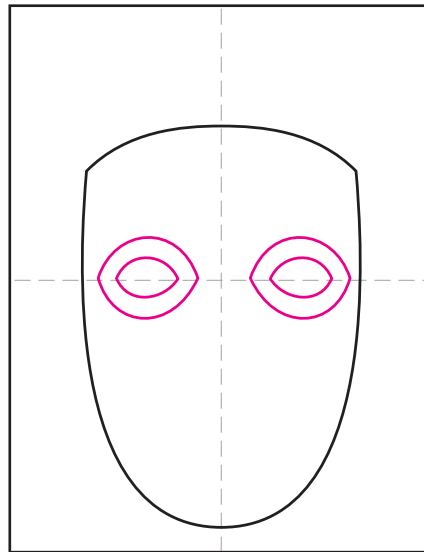

Draw an Tribal Mask

1. Start with a simple U shape.

2. Draw two eye shapes on the line.

3. Add a brow line above the eyes.

4. Draw a nose and mouth.

5. Add two cheek shapes.

6. Draw two ears.

7. Add stripes on the forehead.

8. Finish with hair shapes on top.

9. Trace with a marker and color.

Tribal Mask