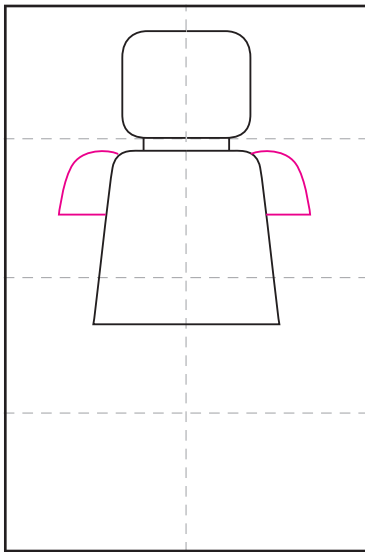

# Art Journal Lego Self Portrait

# Art Journal Lego Self Portrait Tutorial

1. Fold to make lines. Draw a head.

2. Round the corners, erase originals.

3. Draw the torso, round corners.

4. Draw two sleeves.

5. Add two arms and circle hands.

6. Draw pants below or ...

7. draw a dress with legs.

8. Add hair, face, personal item.

9. Trace with a marker and color.

# Lego Self Portrait Tutorial

1. Fold to make lines. Draw a head.

2. Round the corners, erase originals.

3. Draw the torso, round corners.

4. Draw two sleeves.

5. Add two arms and circle hands.

6. Draw pants below or ...