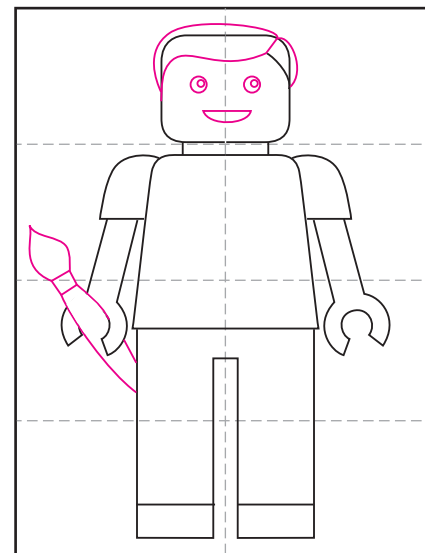

# Art Journal Lego Self Portrait Tutorial

1. Fold to make lines. Draw a head.

2. Round the corners, erase originals.

3. Draw the torso, round corners.

4. Draw two sleeves.

5. Add two arms and circle hands.

6. Draw pants below or ...

7. draw a dress with legs.

8. Add hair, face, personal item.

9. Trace with a marker and color.

# Lego Self Portrait Tutorial

1. Fold to make lines. Draw a head.

2. Round the corners, erase originals.

3. Draw the torso, round corners.

4. Draw two sleeves.

5. Add two arms and circle hands.

6. Draw pants below or ...

7. draw a dress with legs.

8. Add hair, face, name, personal item.

9. Trace with a marker and color.