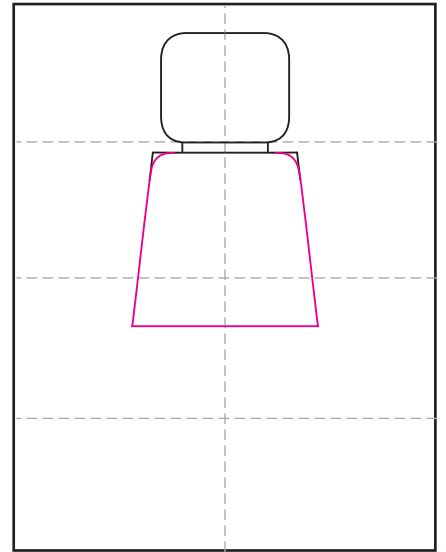

# Art Journal Lego Self Portrait Tutorial

1. Fold to make lines. Draw a head.

2. Round the corners, erase originals.

3. Draw the torso, round corners.

4. Draw two sleeves.

5. Add two arms and circle hands.

6. Draw pants below or ...

7. draw a dress with legs.

8. Add hair, face, personal item.

9. Trace with a marker and color.

# Lego Self Portrait

# Lego Self Portrait Tutorial

1. Fold to make lines. Draw a head.

2. Round the corners, erase originals.

3. Draw the torso, round corners.

4. Draw two sleeves.

5. Add two arms and circle hands.

6. Draw pants below or ...