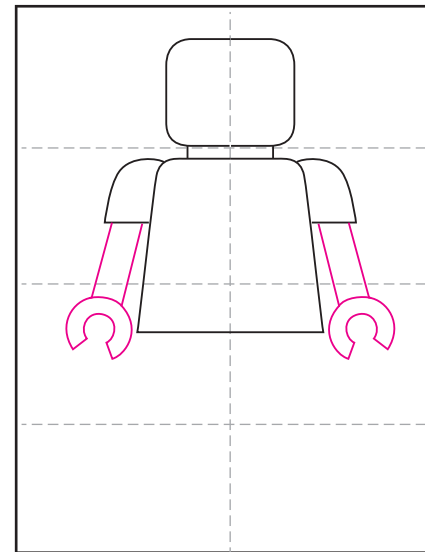

# Art Journal Lego Self Portrait Tutorial

1. Fold to make lines. Draw a head.

2. Round the corners, erase originals.

3. Draw the torso, round corners.

4. Draw two sleeves.

5. Add two arms and circle hands.

# Lego Self Portrait Tutorial

1. Fold to make lines. Draw a head.

2. Round the corners, erase originals.

3. Draw the torso, round corners.

4. Draw two sleeves.

5. Add two arms and circle hands.

6. Draw pants below or ...