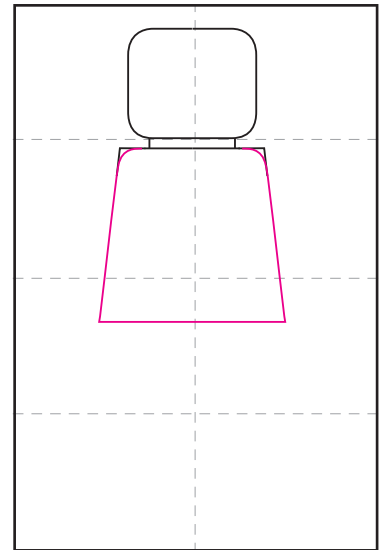

# Art Journal Lego Self Portrait

# Art Journal Lego Self Portrait Tutorial

1. Fold to make lines. Draw a head.

2. Round the corners, erase originals.

3. Draw the torso, round corners.

4. Draw two sleeves.

5. Add two arms and circle hands.

# Lego Self Portrait Tutorial

1. Fold to make lines. Draw a head.

2. Round the corners, erase originals.

3. Draw the torso, round corners.

4. Draw two sleeves.

5. Add two arms and circle hands.

6. Draw pants below or ...