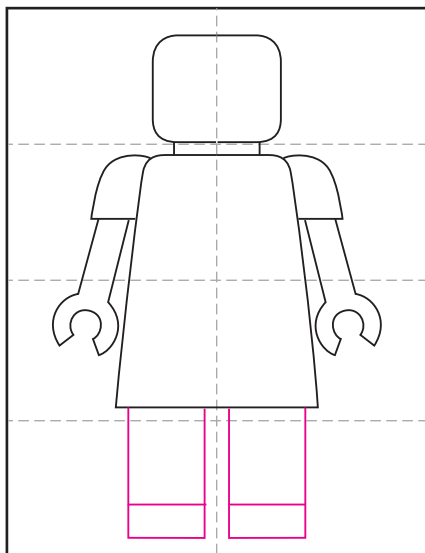

# Art Journal Lego Self Portrait Tutorial

1. Fold to make lines. Draw a head.

2. Round the corners, erase originals.

3. Draw the torso, round corners.

4. Draw two sleeves.

5. Add two arms and circle hands.

# Lego Self Portrait Tutorial

1. Fold to make lines. Draw a head.

2. Round the corners, erase originals.

3. Draw the torso, round corners.

4. Draw two sleeves.

5. Add two arms and circle hands.

6. Draw pants below or ...