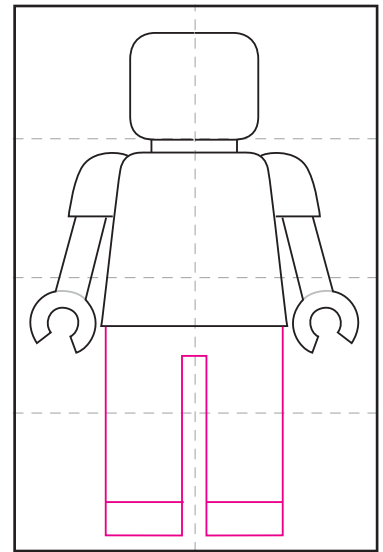

# Art Journal Lego Self Portrait Tutorial

1. Fold to make lines. Draw a head.

2. Round the corners, erase originals.

3. Draw the torso, round corners.

4. Draw two sleeves.

5. Add two arms and circle hands.

6. Draw pants below or ...

7. draw a dress with legs.

8. Add hair, face, personal item.

9. Trace with a marker and color.

# Lego Self Portrait Tutorial

1. Fold to make lines. Draw a head.

2. Round the corners, erase originals.

3. Draw the torso, round corners.

4. Draw two sleeves.

5. Add two arms and circle hands.

6. Draw pants below or ...