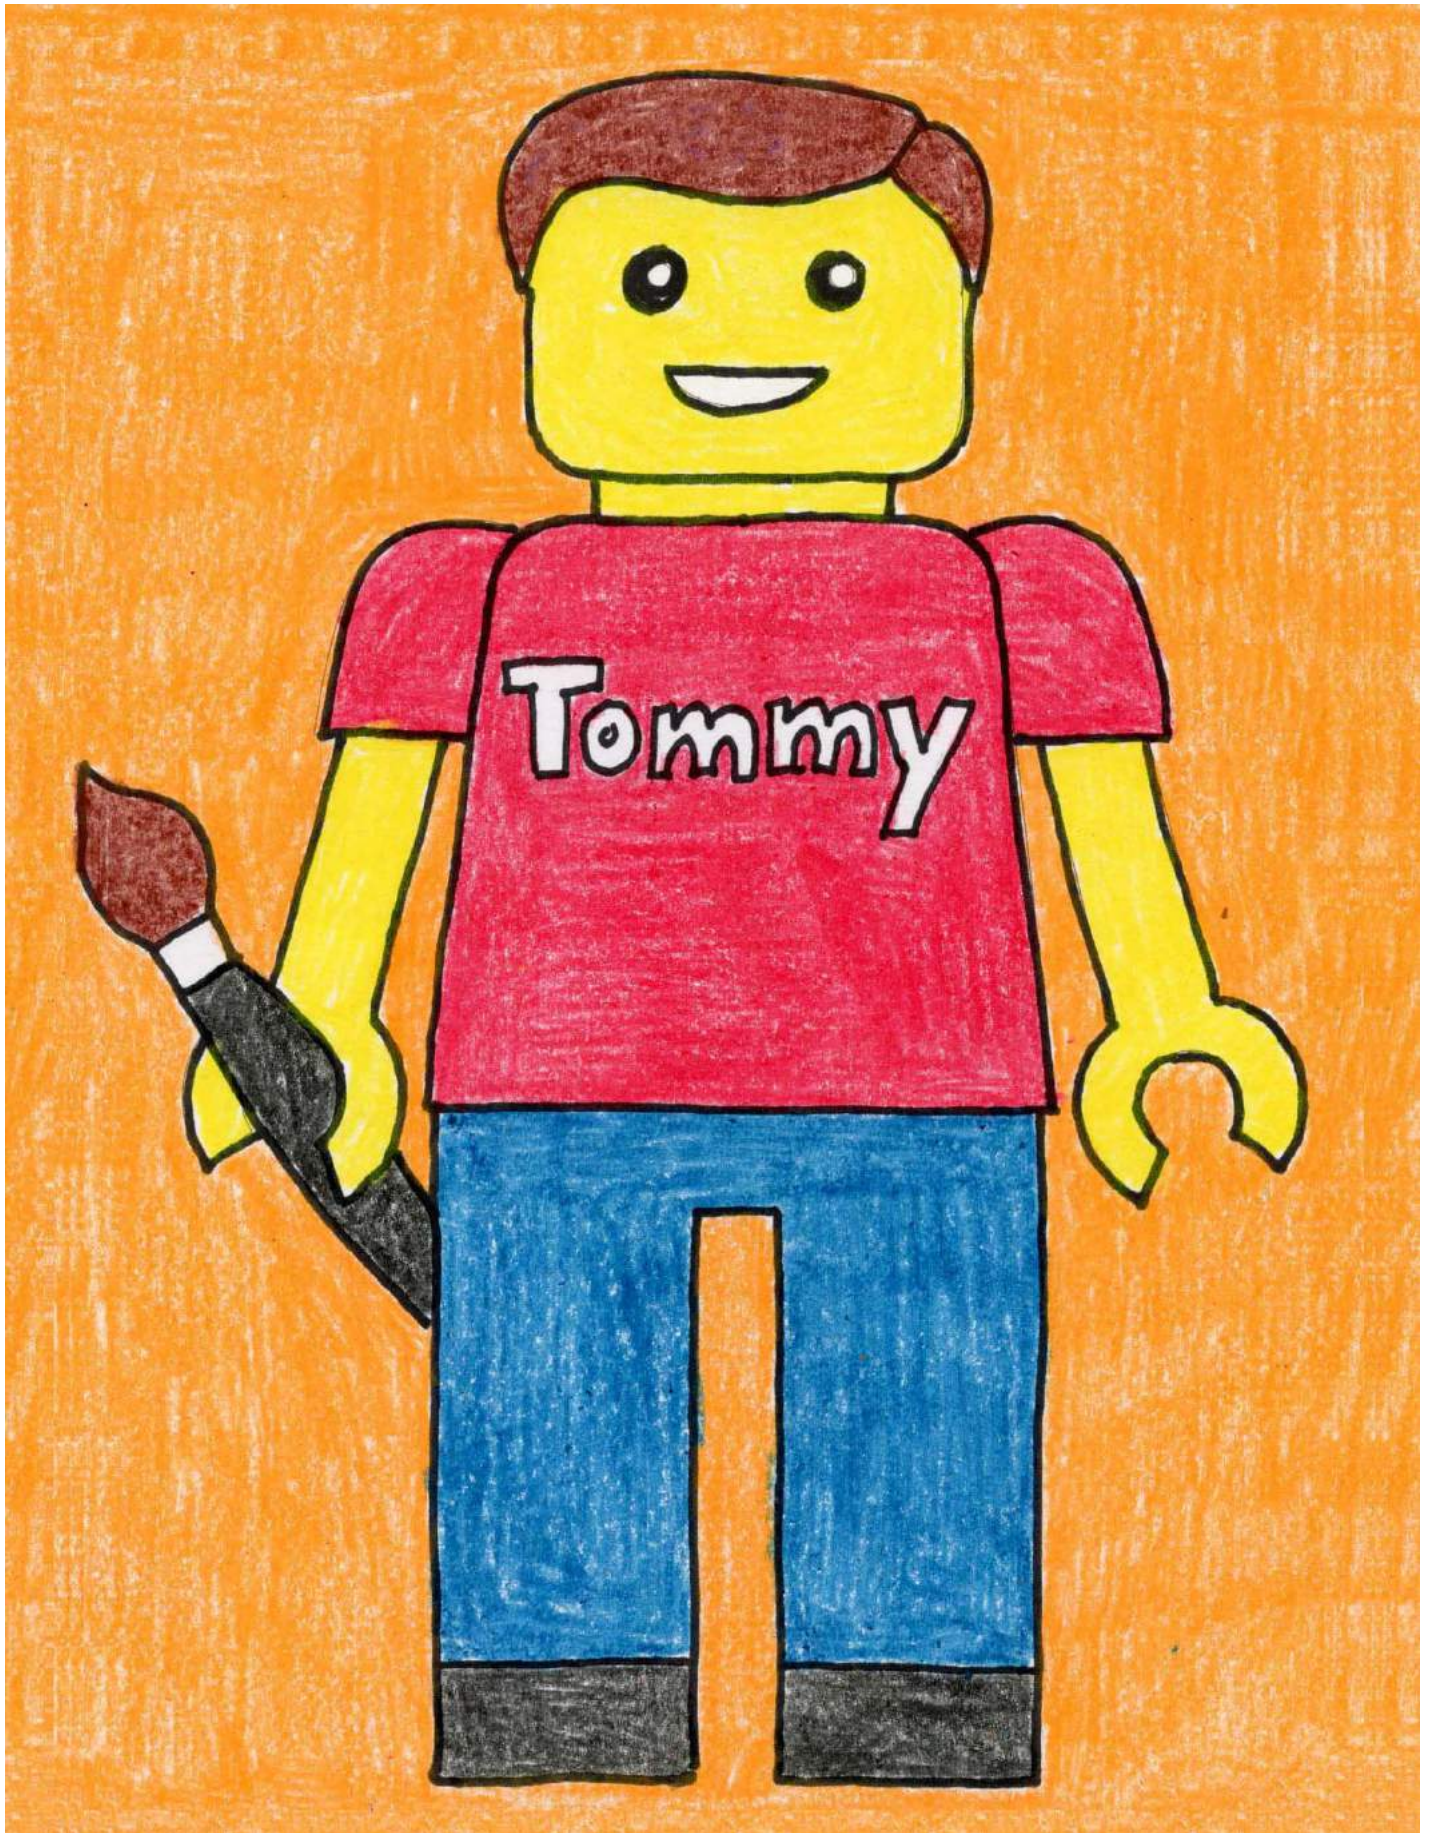

# Art Journal Lego Self Portrait

# Art Journal Lego Self Portrait Tutorial

1. Fold to make lines. Draw a head.

2. Round the corners, erase originals.

3. Draw the torso, round corners.

4. Draw two sleeves.

5. Add two arms and circle hands.

6. Draw pants below or ...

7. draw a dress with legs.

8. Add hair, face, personal item.

9. Trace with a marker and color.

# Lego Self Portrait