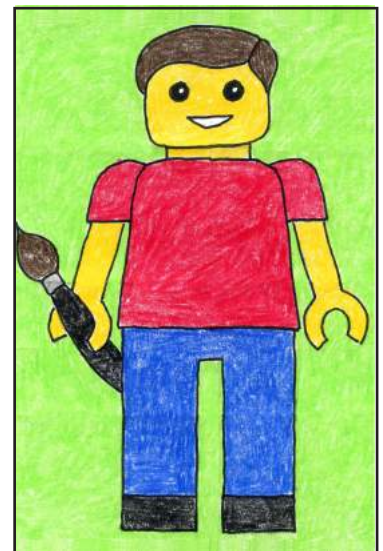

9. Trace with a marker and color.