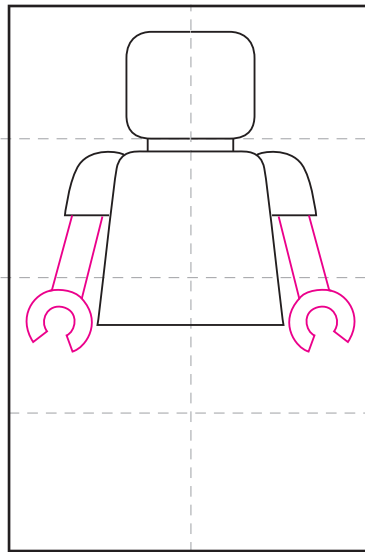

# Art Journal Lego Self Portrait Tutorial

1. Fold to make lines. Draw a head.

2. Round the corners, erase originals.

3. Draw the torso, round corners.

4. Draw two sleeves.

5. Add two arms and circle hands.

6. Draw pants below or ...

7. draw a dress with legs.

8. Add hair, face, personal item.

9. Trace with a marker and color.

# Lego Self Portrait Tutorial

1. Fold to make lines. Draw a head.

2. Round the corners, erase originals.

3. Draw the torso, round corners.

4. Draw two sleeves.

5. Add two arms and circle hands.

6. Draw pants below or ...