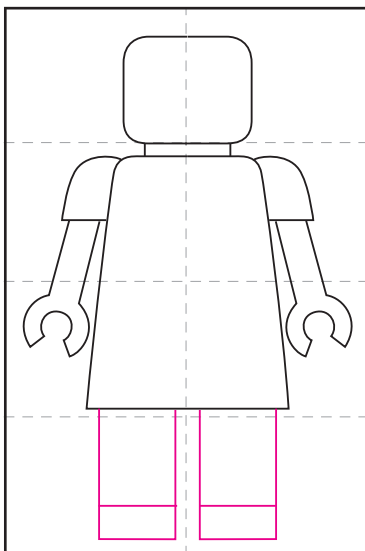

# Art Journal Lego Self Portrait Tutorial

1. Fold to make lines. Draw a head.

2. Round the corners, erase originals.

3. Draw the torso, round corners.

4. Draw two sleeves.

5. Add two arms and circle hands.

6. Draw pants below or ...

7. draw a dress with legs.

8. Add hair, face, personal item.

9. Trace with a marker and color.

# Lego Self Portrait Tutorial

1. Fold to make lines. Draw a head.

2. Round the corners, erase originals.

3. Draw the torso, round corners.

4. Draw two sleeves.

5. Add two arms and circle hands.

6. Draw pants below or ...