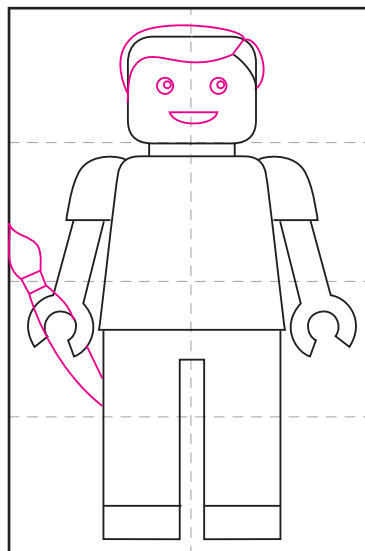

# Art Journal Lego Self Portrait

# Art Journal Lego Self Portrait Tutorial

1. Fold to make lines. Draw a head.

2. Round the corners, erase originals.

3. Draw the torso, round corners.

4. Draw two sleeves.

5. Add two arms and circle hands.

6. Draw pants below or ...

7. draw a dress with legs.

8. Add hair, face, personal item.

9. Trace with a marker and color.

# Lego Self Portrait Tutorial

1. Fold to make lines. Draw a head.

2. Round the corners, erase originals.

3. Draw the torso, round corners.

4. Draw two sleeves.

5. Add two arms and circle hands.

6. Draw pants below or ...