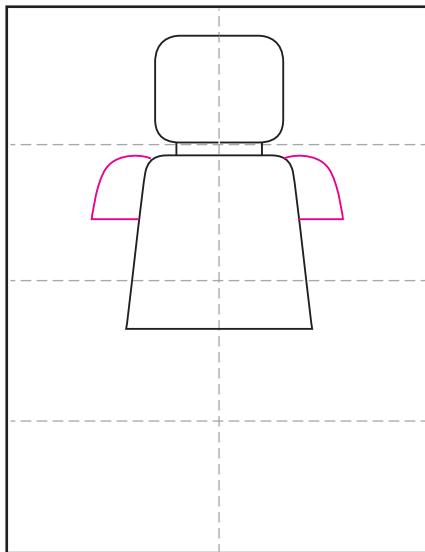

# Art Journal Lego Self Portrait Tutorial

1. Fold to make lines. Draw a head.

2. Round the corners, erase originals.

3. Draw the torso, round corners.

4. Draw two sleeves.

5. Add two arms and circle hands.

# Lego Self Portrait Tutorial

1. Fold to make lines. Draw a head.

2. Round the corners, erase originals.

3. Draw the torso, round corners.

4. Draw two sleeves.

5. Add two arms and circle hands.

6. Draw pants below or ...

7. draw a dress with legs.

8. Add hair, face, name, personal item.

9. Trace with a marker and color.