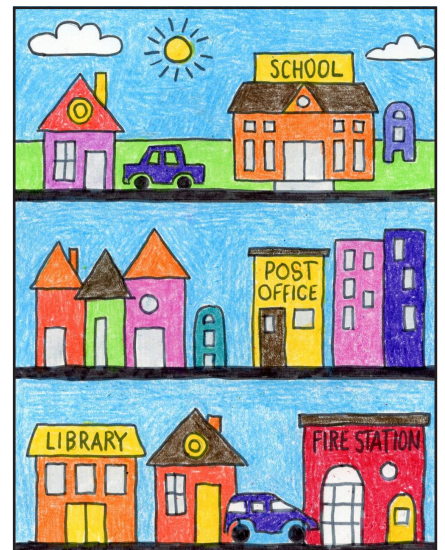

Art Journal Neighborhood

Art Journal Neighborhood Tutorial

1. Print template or draw lines.

2. Draw a library and a house.

3. Add a car and fire station.

4. Draw a group of houses.

5. Add post office, apartments.

6. Draw a house and car.

7. Add a school.

8. Finish with horizon line and sky.

9. Trace with a marker and color.

Art Journal Neighborhood Template

Draw a Neighborhood

1. Draw three bands as shown.

2. Draw a library and a house.

3. Add a car and fire station.

4. Draw a group of houses.

5. Add post office and apartments.

6. Draw a house and car.

7. Add a school.

8. Finish with horizon line and sky.

9. Trace with a marker and color.