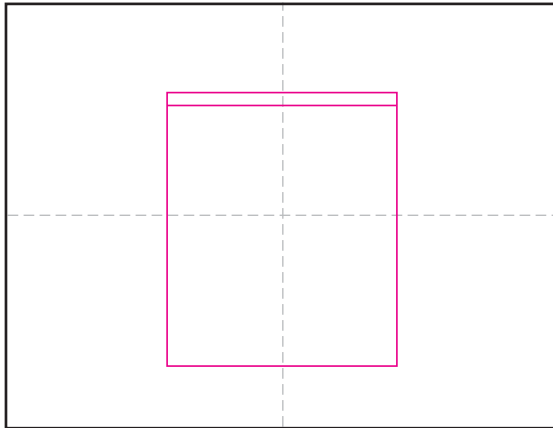

Draw a School

1. Draw a centered rectangle and a roof line.