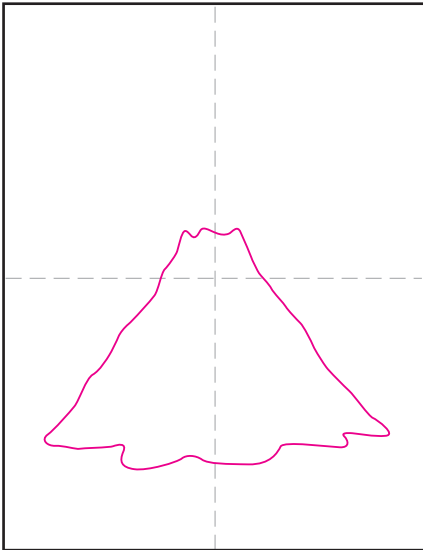

Draw a Volcano

1. Draw a large mountain shape.

2. Add a drippy layer of lava at the top.

3. Erase lines inside, add more lava.

4. Erase lines inside, add texture lines.

5. Draw an island around the mountain.

6. Add small palm trees and a water line.

7. Draw a cloud of smoke at the top.

8. Add smoke lines and spurts of lava.

9. Trace with a marker and color.

Volcano