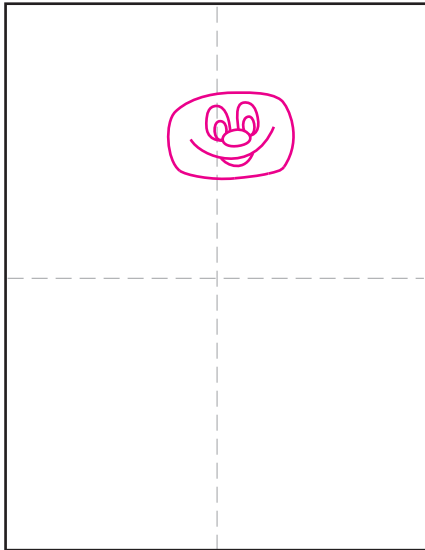

How to Draw Frosty the Snowman

1. Draw the head and face.

2. Add a pipe and hat.

3. Draw the scarf and round middle.

4. Add the two arms.

5. Erase the gray line and add bottom.

6. Draw two boots.

7. Erase the gray line, add buttons, scarf.

8. Draw a broom and snow line.

9. Trace with a marker and color.

Frosty the Snowman