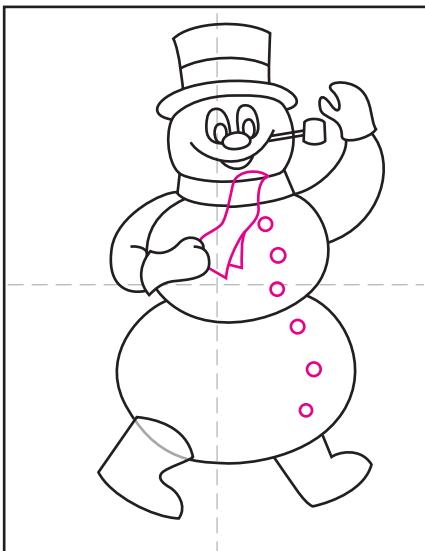

How to Draw Frosty the Snowman

1. Draw the head and face.

2. Add a pipe and hat.

3. Draw the scarf and round middle.

4. Add the two arms.

5. Erase the gray line and add bottom.

6. Draw two boots.

7. Erase the gray line, add buttons, scarf.

8. Draw a broom and snow line.

9. Trace with a marker and color.

Frosty the Snowman