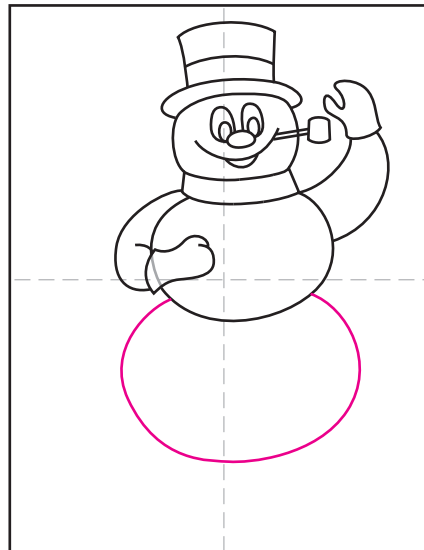

How to Draw Frosty the Snowman

1. Draw the head and face.

2. Add a pipe and hat.

3. Draw the scarf and round middle.

4. Add the two arms.

5. Erase the gray line and add bottom.

6. Draw two boots.

7. Erase the gray line, add buttons, scarf.

8. Draw a broom and snow line.

9. Trace with a marker and color.

Frosty the Snowman