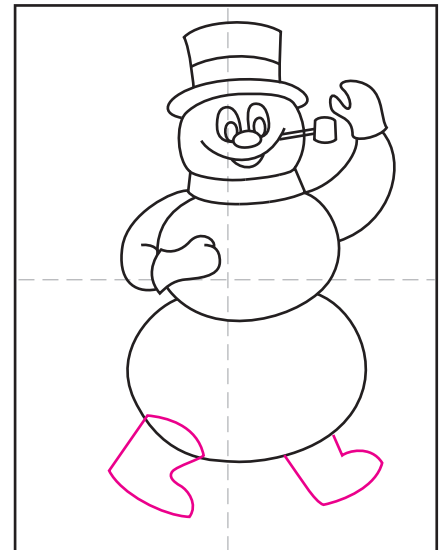

How to Draw Frosty the Snowman

1. Draw the head and face.

2. Add a pipe and hat.

3. Draw the scarf and round middle.

4. Add the two arms.

5. Erase the gray line and add bottom.

6. Draw two boots.

7. Erase the gray line, add buttons, scarf.

8. Draw a broom and snow line.

9. Trace with a marker and color.

Frosty the Snowman