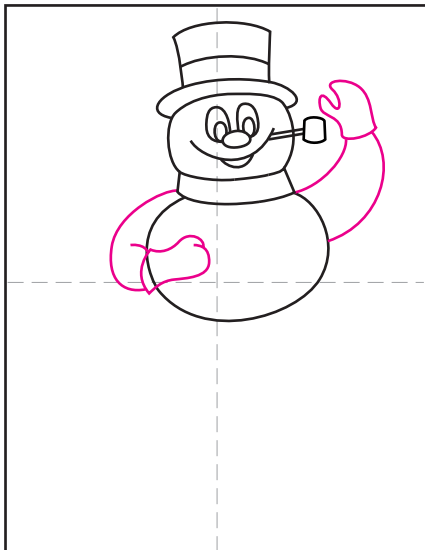

How to Draw Frosty the Snowman

1. Draw the head and face.

2. Add a pipe and hat.

3. Draw the scarf and round middle.

4. Add the two arms.

5. Erase the gray line and add bottom.

6. Draw two boots.

7. Erase the gray line, add buttons, scarf.

8. Draw a broom and snow line.

9. Trace with a marker and color.

Frosty the Snowman