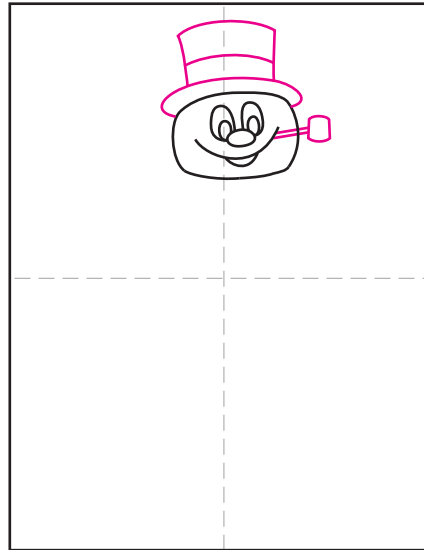

How to Draw Frosty the Snowman

1. Draw the head and face.

2. Add a pipe and hat.

3. Draw the scarf and round middle.

4. Add the two arms.

5. Erase the gray line and add bottom.

6. Draw two boots.

7. Erase the gray line, add buttons, scarf.

8. Draw a broom and snow line.

9. Trace with a marker and color.

Frosty the Snowman