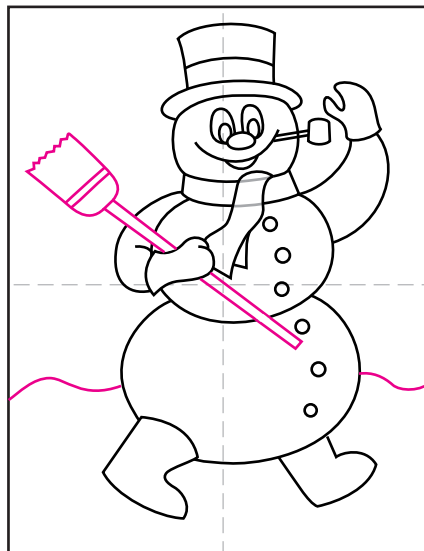

How to Draw Frosty the Snowman

1. Draw the head and face.

2. Add a pipe and hat.

3. Draw the scarf and round middle.

4. Add the two arms.

5. Erase the gray line and add bottom.

6. Draw two boots.

7. Erase the gray line, add buttons, scarf.

8. Draw a broom and snow line.

9. Trace with a marker and color.

Frosty the Snowman