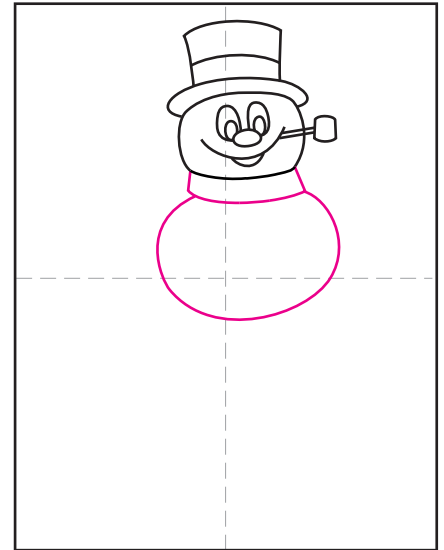

How to Draw Frosty the Snowman

1. Draw the head and face.

2. Add a pipe and hat.

3. Draw the scarf and round middle.

4. Add the two arms.

5. Erase the gray line and add bottom.

6. Draw two boots.

7. Erase the gray line, add buttons, scarf.

8. Draw a broom and snow line.

9. Trace with a marker and color.

Frosty the Snowman