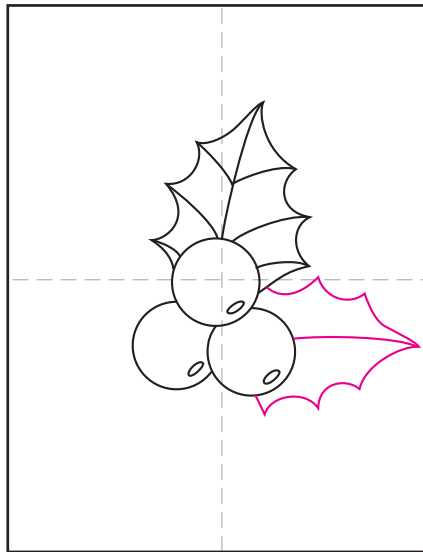

How to Draw Mistletoe

1. Draw a circle with a center for a berry.

2. Add two more round berries.

3. Draw a top leaf.

4. Add leaf lines.

5. Draw a right leaf.

6. Add leaf lines.

7. Draw a left leaf.

8. Add leaf lines.

9. Trace with a marker and color.

Mistletoe