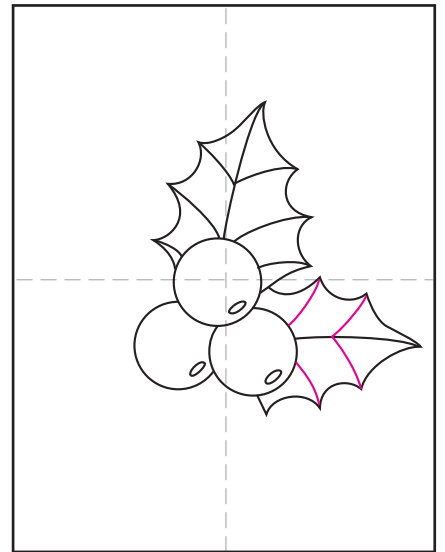

How to Draw Mistletoe

1. Draw a circle with a center for a berry.

2. Add two more round berries.

3. Draw a top leaf.

4. Add leaf lines.

5. Draw a right leaf.

6. Add leaf lines.

7. Draw a left leaf.

8. Add leaf lines.

9. Trace with a marker and color.

Mistletoe