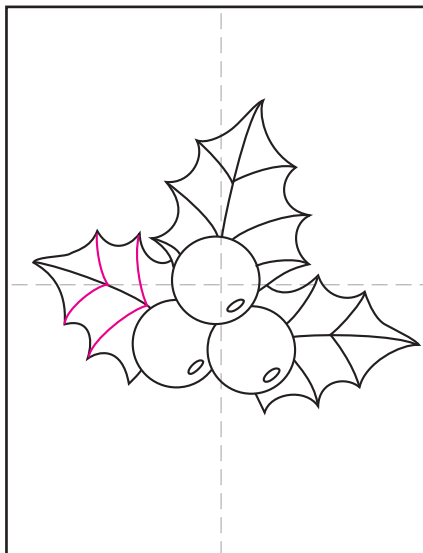

How to Draw Mistletoe

1. Draw a circle with a center for a berry.

2. Add two more round berries.

3. Draw a top leaf.

4. Add leaf lines.

5. Draw a right leaf.

6. Add leaf lines.

7. Draw a left leaf.

8. Add leaf lines.

9. Trace with a marker and color.

Mistletoe