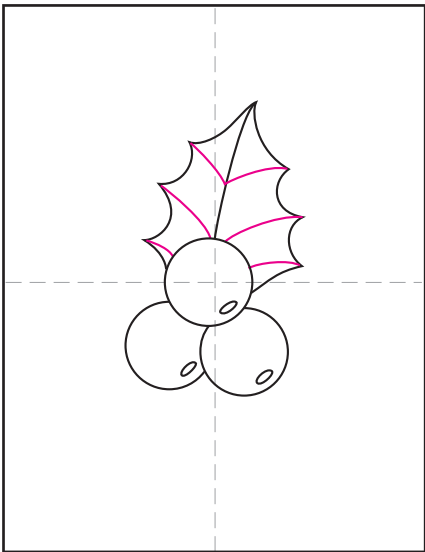

How to Draw Mistletoe

1. Draw a circle with a center for a berry.

2. Add two more round berries.

3. Draw a top leaf.

4. Add leaf lines.

5. Draw a right leaf.

6. Add leaf lines.

7. Draw a left leaf.

8. Add leaf lines.

9. Trace with a marker and color.

Mistletoe