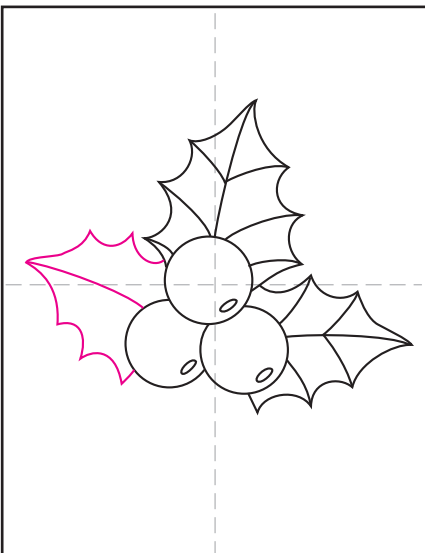

How to Draw Mistletoe

1. Draw a circle with a center for a berry.

2. Add two more round berries.

3. Draw a top leaf.

4. Add leaf lines.

5. Draw a right leaf.

6. Add leaf lines.

7. Draw a left leaf.

8. Add leaf lines.

9. Trace with a marker and color.

Mistletoe