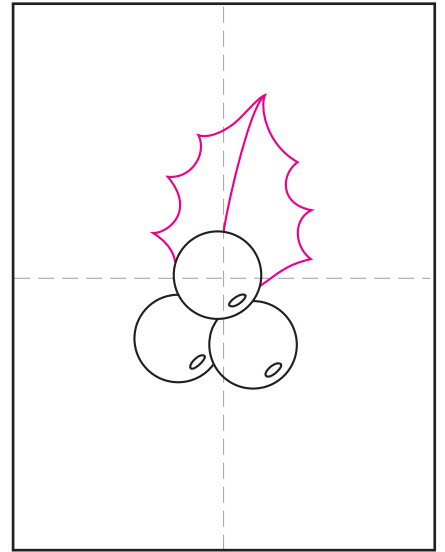

How to Draw Mistletoe

1. Draw a circle with a center for a berry.

2. Add two more round berries.

3. Draw a top leaf.

4. Add leaf lines.

5. Draw a right leaf.

6. Add leaf lines.

7. Draw a left leaf.

8. Add leaf lines.

9. Trace with a marker and color.

Mistletoe