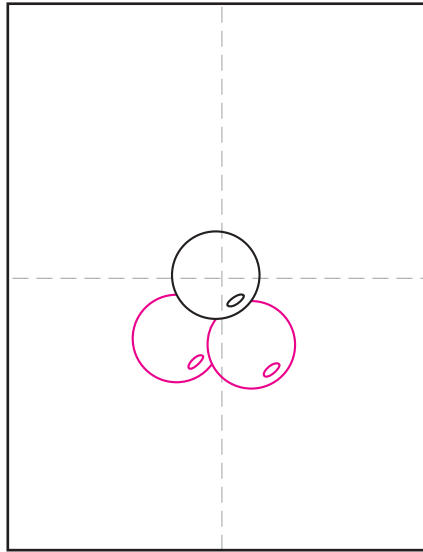

How to Draw Mistletoe

1. Draw a circle with a center for a berry.

2. Add two more round berries.

3. Draw a top leaf.

4. Add leaf lines.

5. Draw a right leaf.

6. Add leaf lines.

7. Draw a left leaf.

8. Add leaf lines.

9. Trace with a marker and color.

Mistletoe