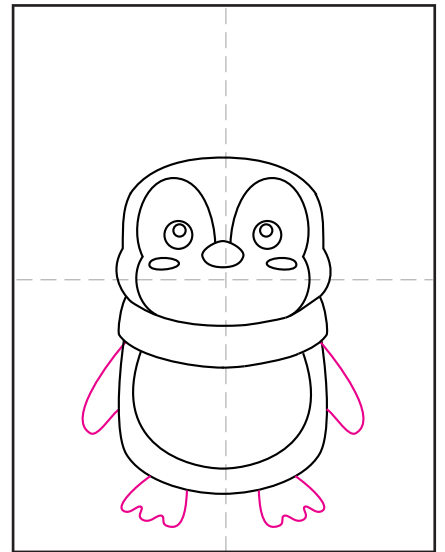

# Draw a Cute Penguin

1. Start the scarf at the neck.

2. Draw the head above it.

3. Add the outline of the face.

4. Draw the eyes and cheeks.

5. Draw the body and belly below.

6. Add the flippers and feet.

7. Draw a hat and scarf ends.

8. Erase lines and add background.

9. Trace with a marker and color.