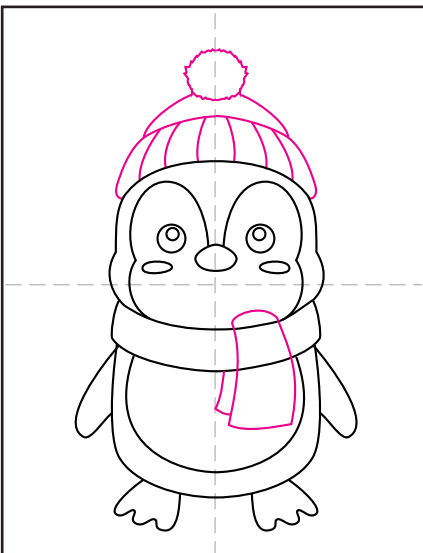

# Draw a Cute Penguin

1. Start the scarf at the neck.

2. Draw the head above it.

3. Add the outline of the face.

4. Draw the eyes and cheeks.

5. Draw the body and belly below.

6. Add the flippers and feet.

7. Draw a hat and scarf ends.

8. Erase lines and add background.

9. Trace with a marker and color.

# Draw a Cute Penguin