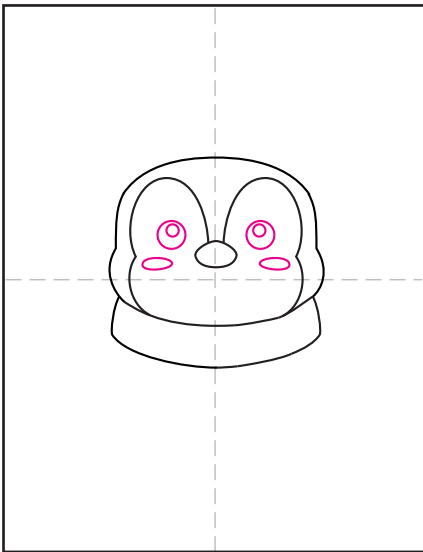

# Draw a Cute Penguin

1. Start the scarf at the neck.

2. Draw the head above it.

3. Add the outline of the face.

4. Draw the eyes and cheeks.

5. Draw the body and belly below.

6. Add the flippers and feet.

7. Draw a hat and scarf ends.

8. Erase lines and add background.

9. Trace with a marker and color.