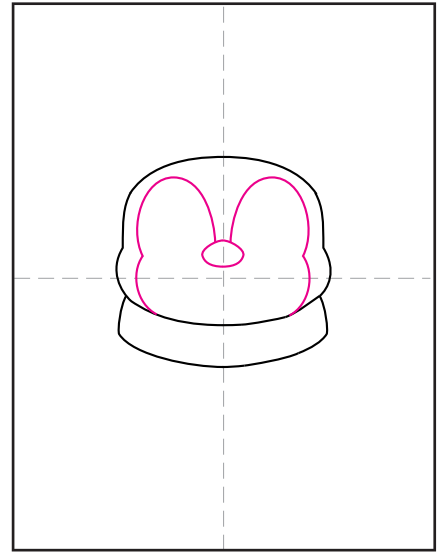

# Draw a Cute Penguin

1. Start the scarf at the neck.

2. Draw the head above it.

3. Add the outline of the face.

4. Draw the eyes and cheeks.

5. Draw the body and belly below.

6. Add the flippers and feet.

7. Draw a hat and scarf ends.

8. Erase lines and add background.

9. Trace with a marker and color.