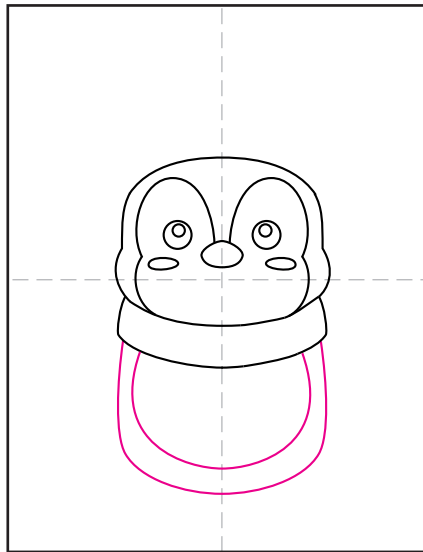

# Draw a Cute Penguin

1. Start the scarf at the neck.

2. Draw the head above it.

3. Add the outline of the face.

4. Draw the eyes and cheeks.

5. Draw the body and belly below.

6. Add the flippers and feet.

7. Draw a hat and scarf ends.

8. Erase lines and add background.

9. Trace with a marker and color.