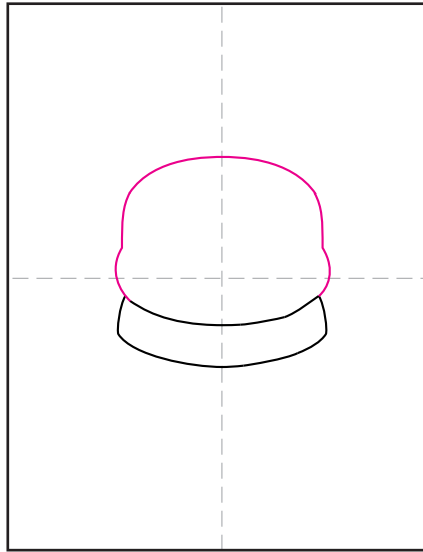

# Draw a Cute Penguin

1. Start the scarf at the neck.

2. Draw the head above it.

3. Add the outline of the face.

4. Draw the eyes and cheeks.

5. Draw the body and belly below.

6. Add the flippers and feet.

7. Draw a hat and scarf ends.

8. Erase lines and add background.

9. Trace with a marker and color.