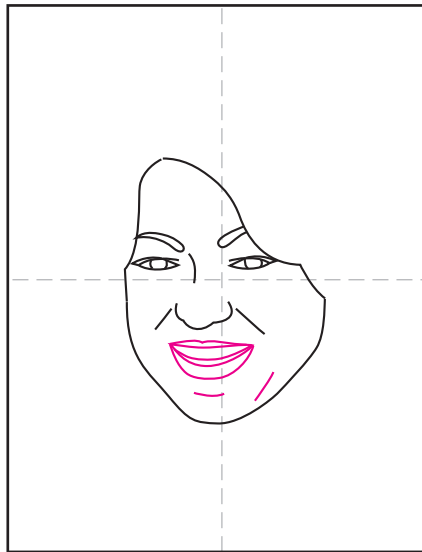

# How to Draw Sonia Sotomayor

1. Start her face with the bottom half as shown.

2. Draw the top, which follows the shape of her hair.

3. Draw the eyes and the eyebrows. They sit just above the center line.

4. Draw Sonia's nose and cheek lines.

5. Add her lips and the teeth line inside. Include more smile lines.

6. Draw Sonia's hair around the outside of her head, including hair lines inside.

7. Add her neck and neckline and then her robe.

8. Draw S-O-N-I-A in big block letters behind her head.

9. Trace with a marker and color.

Sonia Sotomayor, Supreme Court Justice