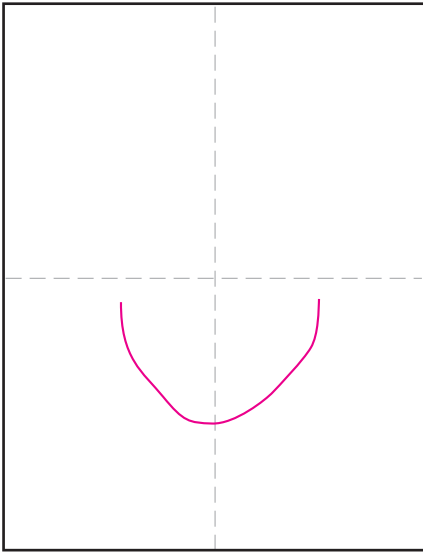

# How to Draw Sonia Sotomayor

1. Start her face with the bottom half as shown.

2. Draw the top, which follows the shape of her hair.

3. Draw the eyes and the eyebrows. They sit just above the center line.

4. Draw Sonia's nose and cheek lines.

5. Add her lips and the teeth line inside. Include more smile lines.

6. Draw Sonia's hair around the outside of her head, including hair lines inside.

7. Add her neck and neckline and then her robe.