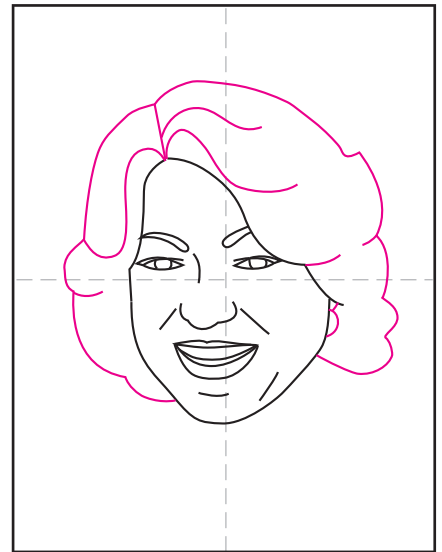

# How to Draw Sonia Sotomayor

1. Start her face with the bottom half as shown.

2. Draw the top, which follows the shape of her hair.

3. Draw the eyes and the eyebrows. They sit just above the center line.

4. Draw Sonia's nose and cheek lines.

5. Add her lips and the teeth line inside. Include more smile lines.

6. Draw Sonia's hair around the outside of her head, including hair lines inside.

7. Add her neck and neckline and then her robe.

8. Draw S-O-N-I-A in big block letters behind her head.

9. Trace with a marker and color.

Sonia Sotomayor, Supreme Court Justice