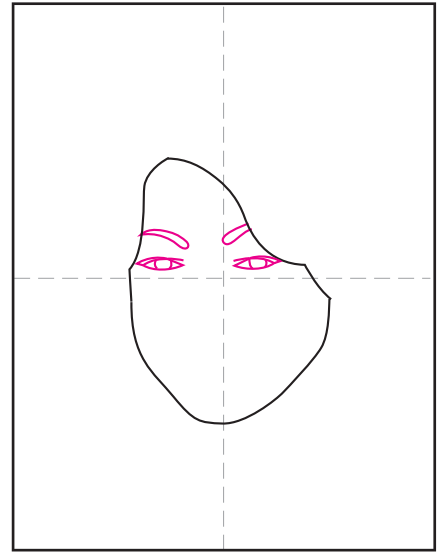

# How to Draw Sonia Sotomayor

1. Start her face with the bottom half as shown.

2. Draw the top, which follows the shape of her hair.

3. Draw the eyes and the eyebrows. They sit just above the center line.

4. Draw Sonia's nose and cheek lines.

5. Add her lips and the teeth line inside. Include more smile lines.

6. Draw Sonia's hair around the outside of her head, including hair lines inside.

7. Add her neck and neckline and then her robe.

8. Draw S-O-N-I-A in big block letters behind her head.

9. Trace with a marker and color.

Sonia Sotomayor, Supreme Court Justice