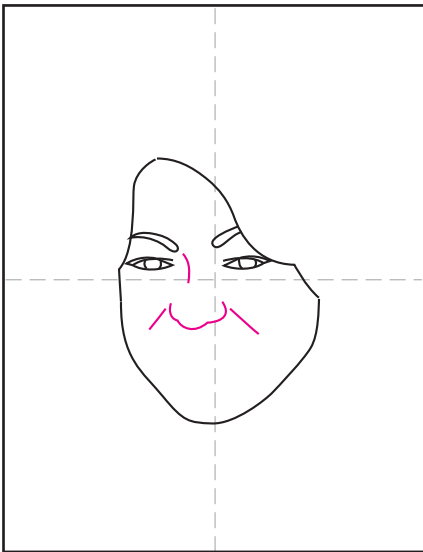

# How to Draw Sonia Sotomayor

1. Start her face with the bottom half as shown.

2. Draw the top, which follows the shape of her hair.

3. Draw the eyes and the eyebrows. They sit just above the center line.

4. Draw Sonia's nose and cheek lines.

5. Add her lips and the teeth line inside. Include more smile lines.

6. Draw Sonia's hair around the outside of her head, including hair lines inside.

7. Add her neck and neckline and then her robe.

8. Draw S-O-N-I-A in big block letters behind her head.

9. Trace with a marker and color.

Sonia Sotomayor, Supreme Court Justice