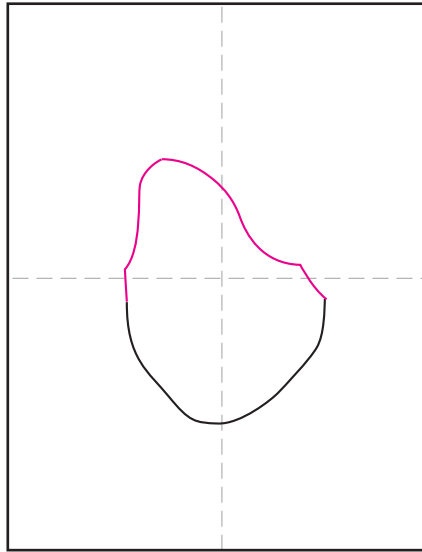

# How to Draw Sonia Sotomayor

1. Start her face with the bottom half as shown.

2. Draw the top, which follows the shape of her hair.

3. Draw the eyes and the eyebrows. They sit just above the center line.

4. Draw Sonia's nose and cheek lines.

5. Add her lips and the teeth line inside. Include more smile lines.

6. Draw Sonia's hair around the outside of her head, including hair lines inside.

7. Add her neck and neckline and then her robe.

8. Draw S-O-N-I-A in big block letters behind her head.

9. Trace with a marker and color.

Sonia Sotomayor, Supreme Court Justice