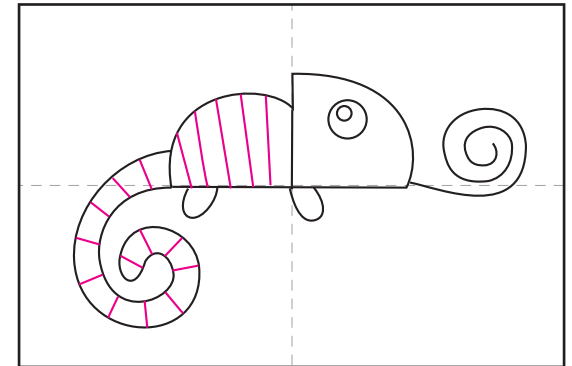

7. Draw a branch with leaves.

8. Add a sun in the background.

9. Trace with a marker and color.

# Art Journal Chameleon Tutorial

1. Scan to see this Chameleon YouTube video.

2. Draw a simple body to the left of it.

3. Draw two simple legs below.

4. Add a curly tail.

5. Draw an eye and curly line for the tongue.

6. Add stripes to the body and tail.

7. Draw a branch with leaves.

8. Add a sun in the background.

9. Trace with a marker and color.