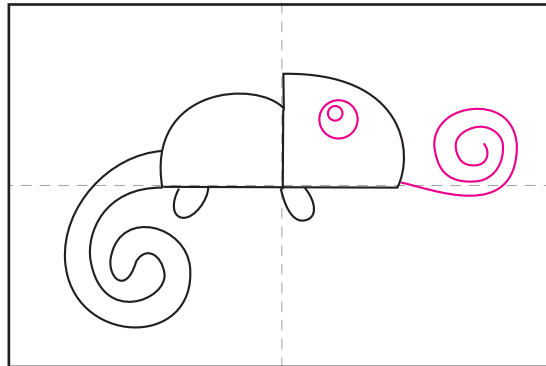

7. Draw a branch with leaves.

8. Add a sun in the background.

9. Trace with a marker and color.

# Art Journal Chameleon Tutorial

1. Scan to see this Chameleon YouTube video.

2. Draw a simple body to the left of it.

3. Draw two simple legs below.

4. Add a curly tail.

5. Draw an eye and curly line for the tongue.

6. Add stripes to the body and tail.

7. Draw a branch with leaves.

8. Add a sun in the background.

9. Trace with a marker and color.