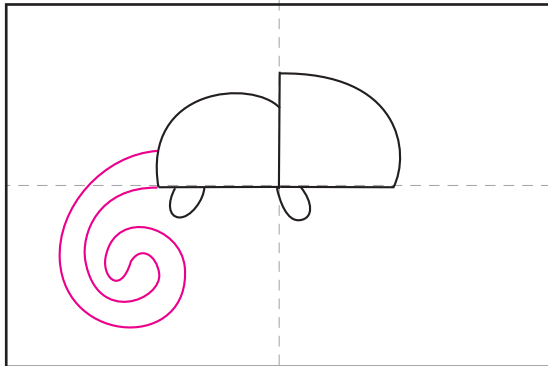

# Art Journal Chameleon Tutorial

1. Scan to see this Chameleon YouTube video.

2. Draw a simple body to the left of it.

3. Draw two simple legs below.

4. Add a curly tail.

5. Draw an eye and curly line for the tongue.

6. Add stripes to the body and tail.

7. Draw a branch with leaves.

8. Add a sun in the background.

9. Trace with a marker and color.